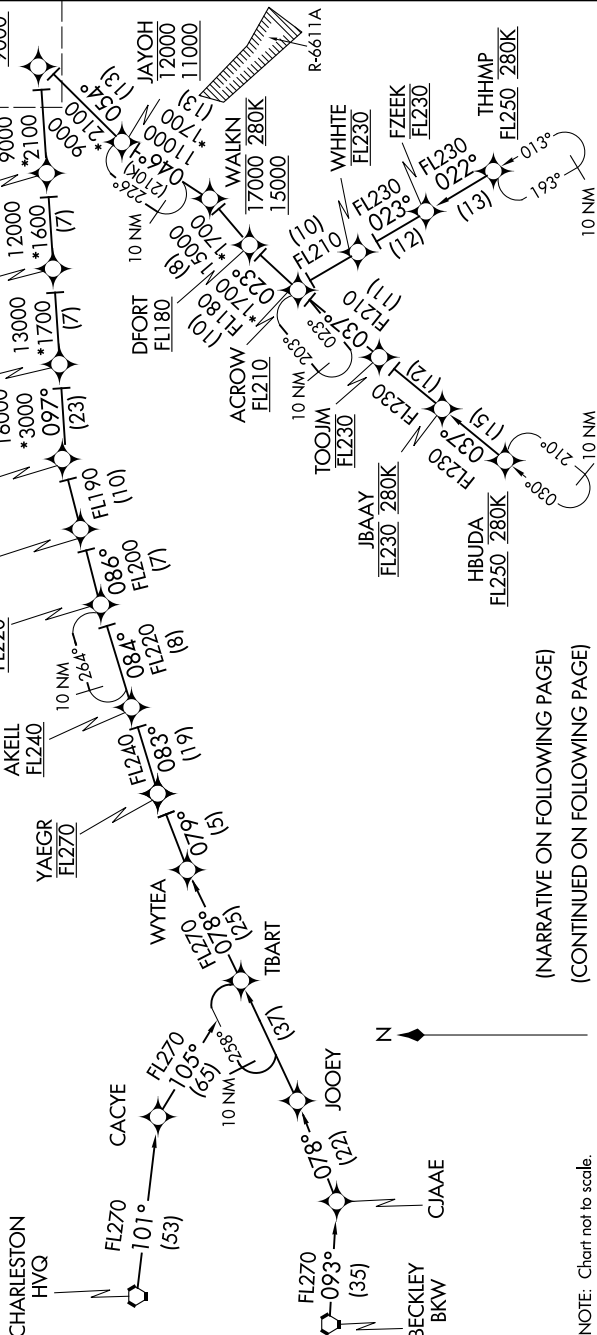

RAVNN SIX ARRIVAL (RNAV) Transition Routes

NE-3, 14 JUL 2022 to 11 AUG 2022

POTOMAC APP CON
128.35 270.275
BWD-AITS
115.1 127.8

NOTE: RADAR required.

NOTE: RNAV 1.

NOTE: DME/DME/IRU or GPS required.

NOTE: Turboprop aircraft only.

the HVG/BKW/JOOEY transitions.

See following
page for
Arrival Routes.

- BECKLEY TRANSITION (BKW.RAVNN6)
- CHARLESTON TRANSITION (HVQ.RAVNN6)
- HBUDA TRANSITION (HBUDA.RAVNN6): (ATC assigned only).
- JOOEY TRANSITION (JOOEY.RAVNN6): (ATC assigned only).
- THHMP TRANSITION (THHMP.RAVNN6)

(NARRATIVE ON FOLLOWING PAGE)
(CONTINUED ON FOLLOWING PAGE)

NE-3, 14 JUL 2022 to 11 AUG 2022

RAVNN SIX ARRIVAL (RNAV) Transition Routes