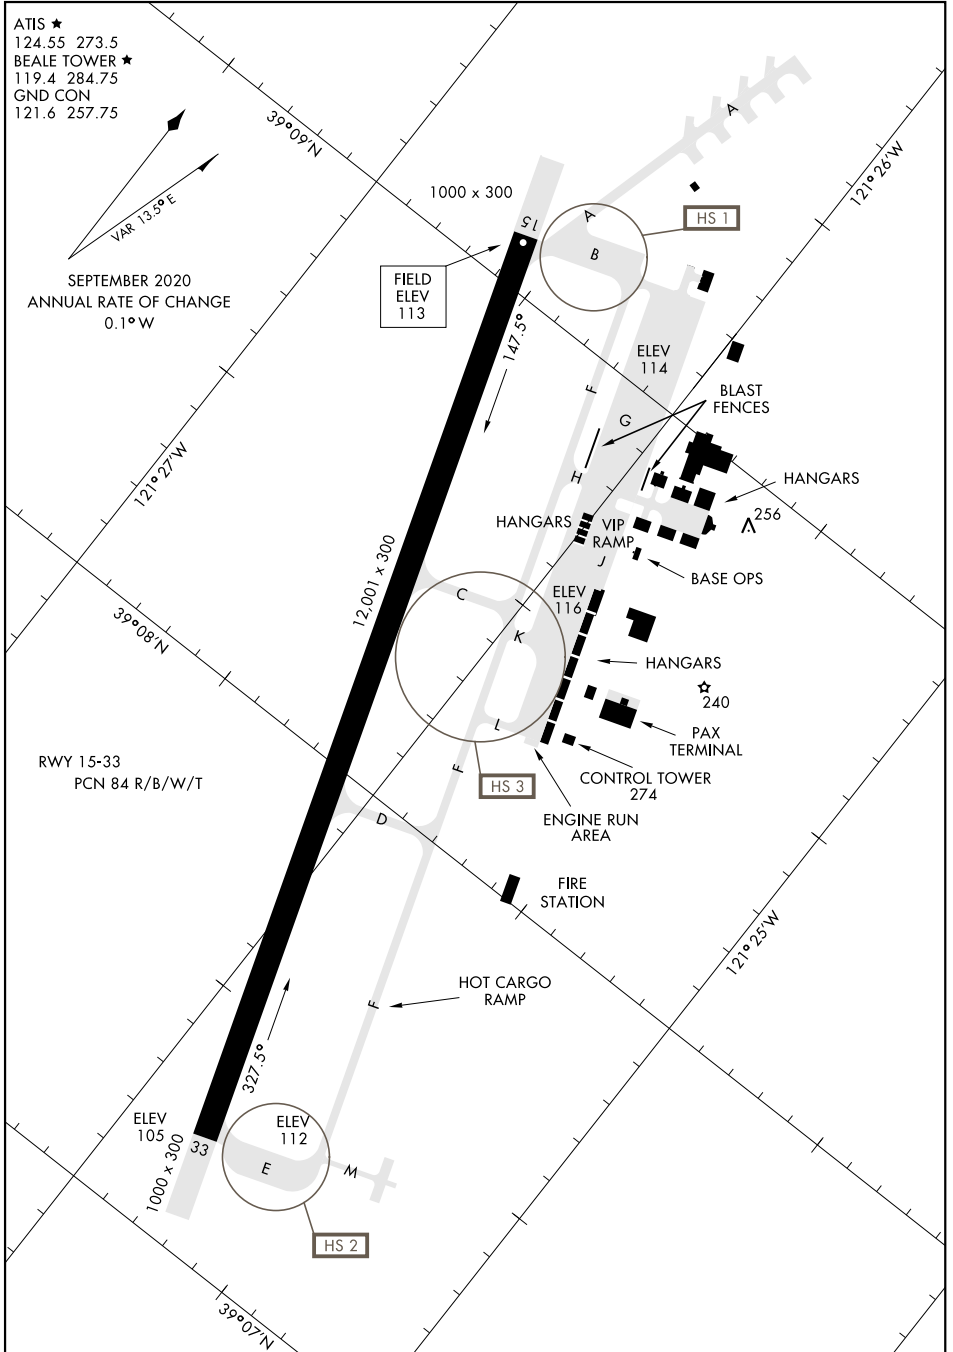

AIRPORT DIAGRAM

AFD-771 [USAF]

BEALE AFB (KBAB)
MARYSVILLE, CALIFORNIA

ATIS ★
124.55 273.5
BEALE TOWER ★
119.4 284.75
GND CON
121.6 257.75

SEPTEMBER 2020
ANNUAL RATE OF CHANGE
0.1° W

SW-2, 14 JUL 2022 to 11 AUG 2022

SW-2, 14 JUL 2022 to 11 AUG 2022

AIRPORT DIAGRAM

MARYSVILLE, CALIFORNIA
BEALE AFB (KBAB)