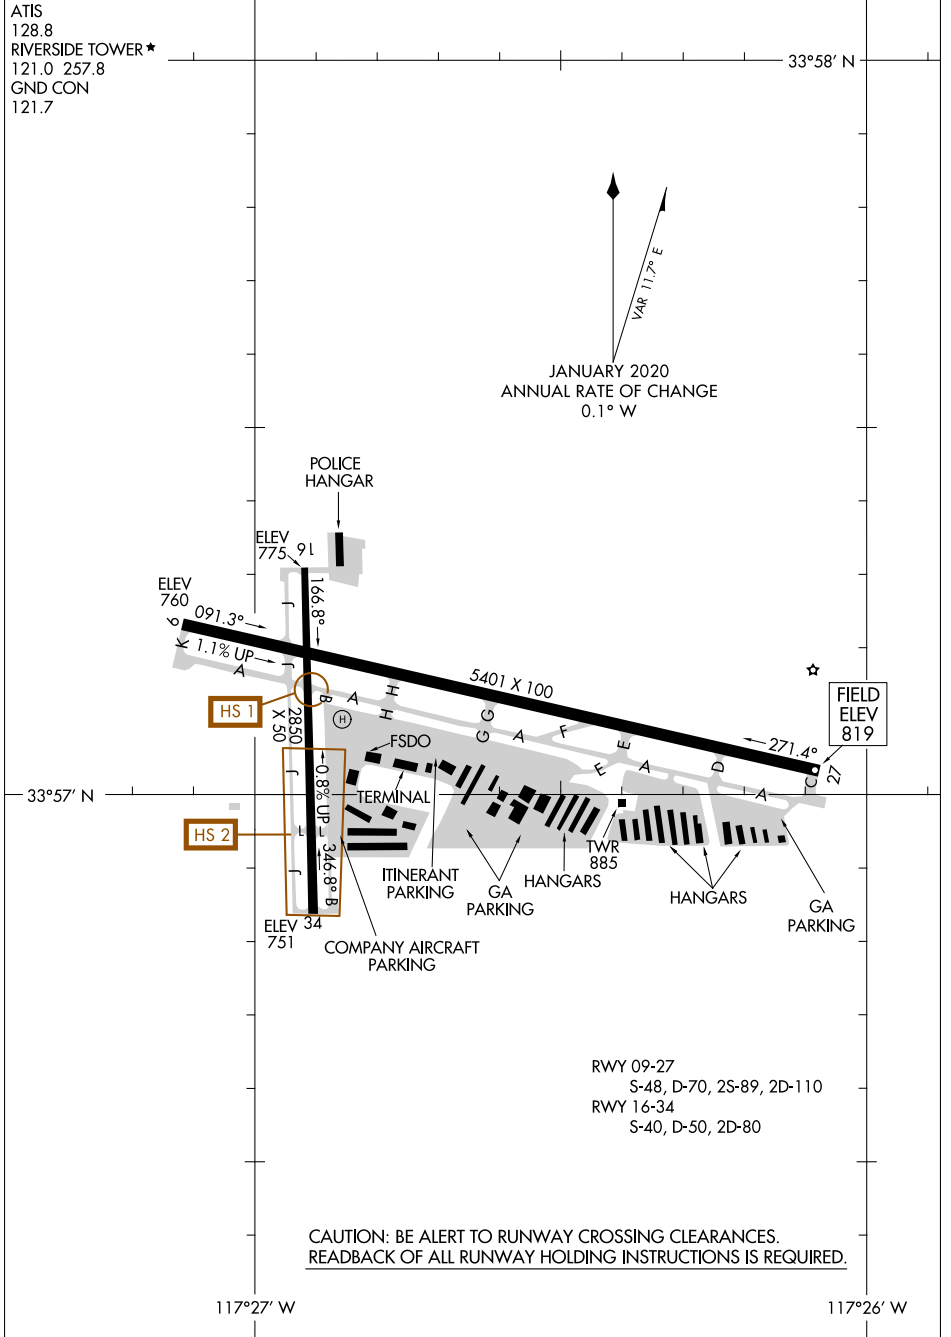

AIRPORT DIAGRAM

AL-769 (FAA)

RIVERSIDE MUNI (R.A.L.)
RIVERSIDE, CALIFORNIA

SW-3, 14 JUL 2022 to 11 AUG 2022

SW-3, 14 JUL 2022 to 11 AUG 2022

AIRPORT DIAGRAM

RIVERSIDE, CALIFORNIA
RIVERSIDE MUNI (R.A.L.)