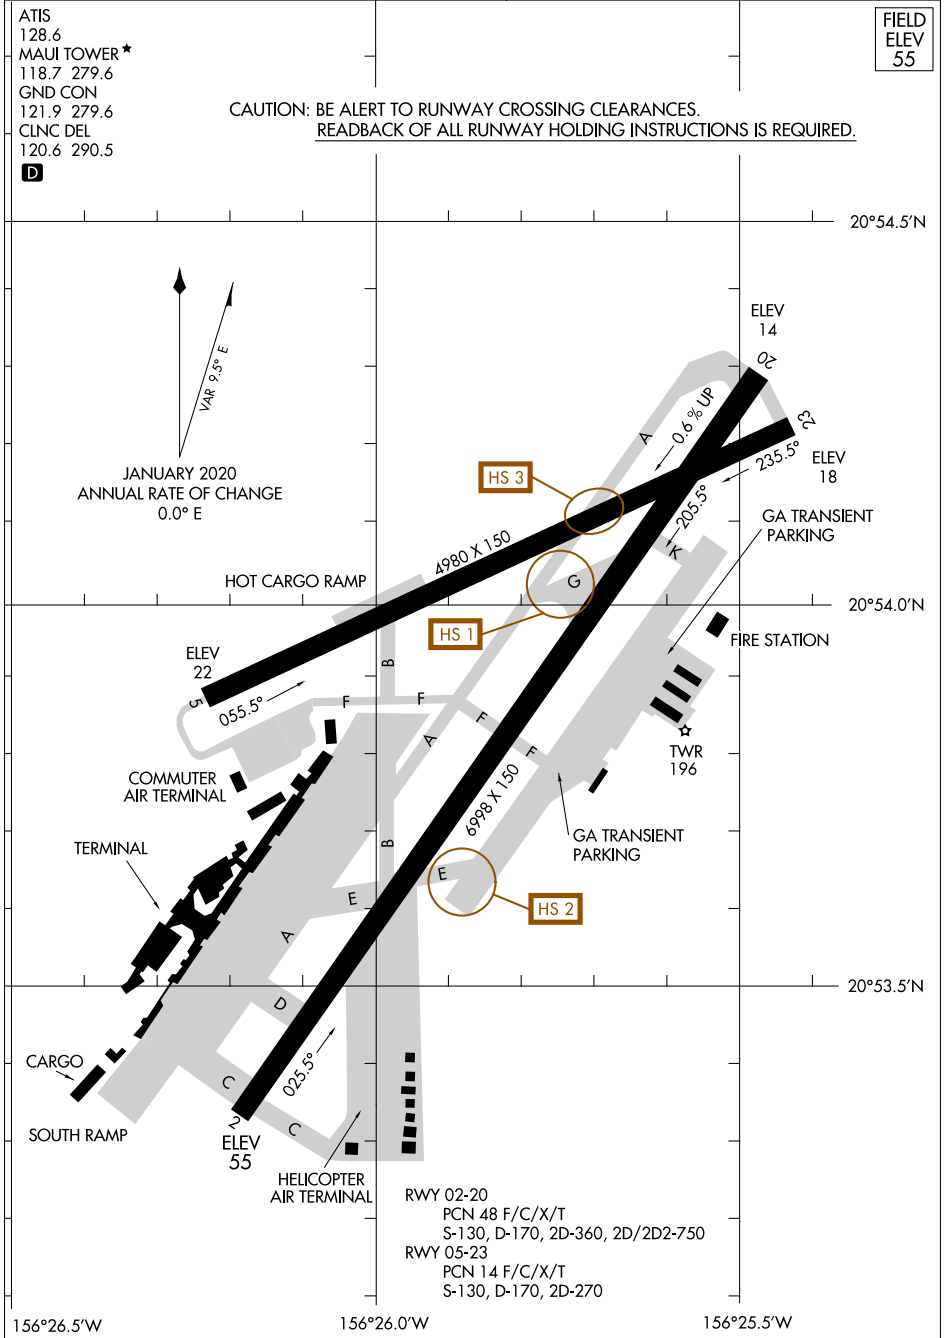

20310

AIRPORT DIAGRAM

AL-762 (FAA)

KAHULUI (OGG)(PHOG)
KAHULUI, HAWAII

ATIS
 128.6
 MAUI TOWER *
 118.7 279.6
 GND CON
 121.9 279.6
 CLNC DEL
 120.6 290.5

FIELD
 ELEV
 55

CAUTION: BE ALERT TO RUNWAY CROSSING CLEARANCES.
 READBACK OF ALL RUNWAY HOLDING INSTRUCTIONS IS REQUIRED.

D

JANUARY 2020
 ANNUAL RATE OF CHANGE
 0.0° E

VAR 9.9° E

PAC, 14 JUL 2022 to 08 SEP 2022

PAC, 14 JUL 2022 to 08 SEP 2022

156°26.5"W

156°26.0"W

156°25.5"W