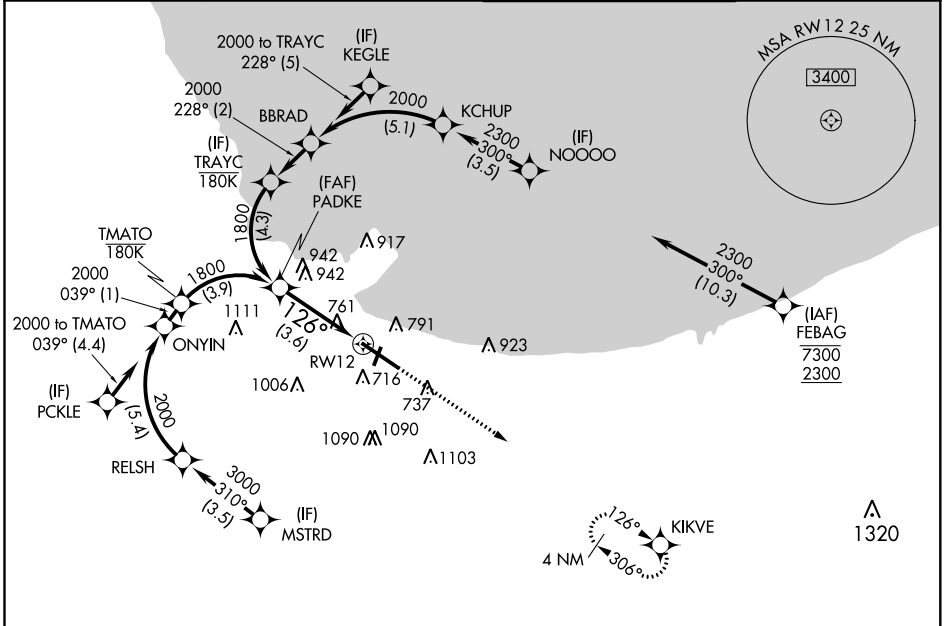

APP CRS <b>126°</b>	Rwy ldg TDZE Apt Elev	<b>7959</b> <b>597</b> <b>597</b>
------------------------	-----------------------------	---

# RNAV (RNP) Z RWY 12

GARY/CHICAGO INTL (GYY)

RNP AR APCH - GPS.	For uncompensated Baro-VNAV systems, procedure NA below -16°C or above 54°C.	MISSED APPROACH: Climb to 2400 direct KIKVE and hold.
--------------------	--	---

ATIS <b>134.575</b>	CHICAGO APP CON <b>133.1 285.6</b>	GARY TOWER * <b>125.6 (CTAF) 0</b>	GND CON <b>121.9</b>
------------------------	---------------------------------------	---------------------------------------	-------------------------