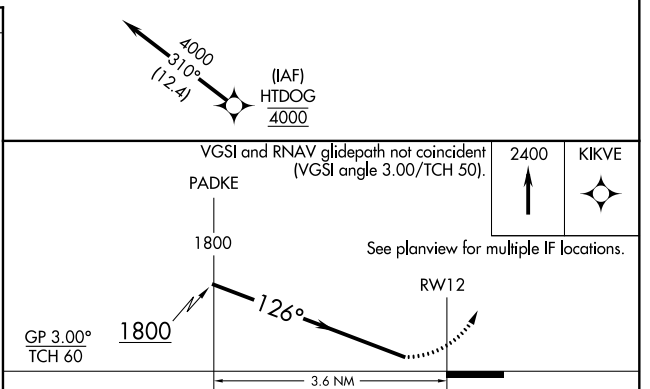

CATEGORY	A	B	C	D
RNP 0.10 DA		913-7/8	316 (400-7/8)	
RNP 0.30 DA		1043-1 3/8	446 (500-1 3/8)	

AUTHORIZATION REQUIRED