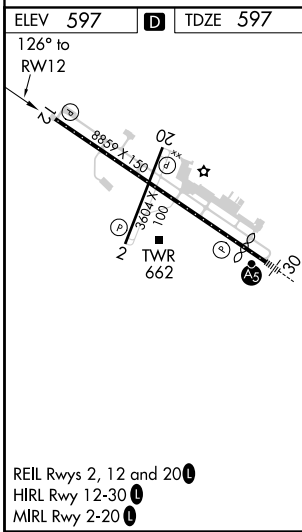

CATEGORY	A	B	C	D
RNP 0.10 DA		913-7/8	316 (400-7/8)	
RNP 0.30 DA		1043-1 3/8	446 (500-1 3/8)	

AUTHORIZATION REQUIRED