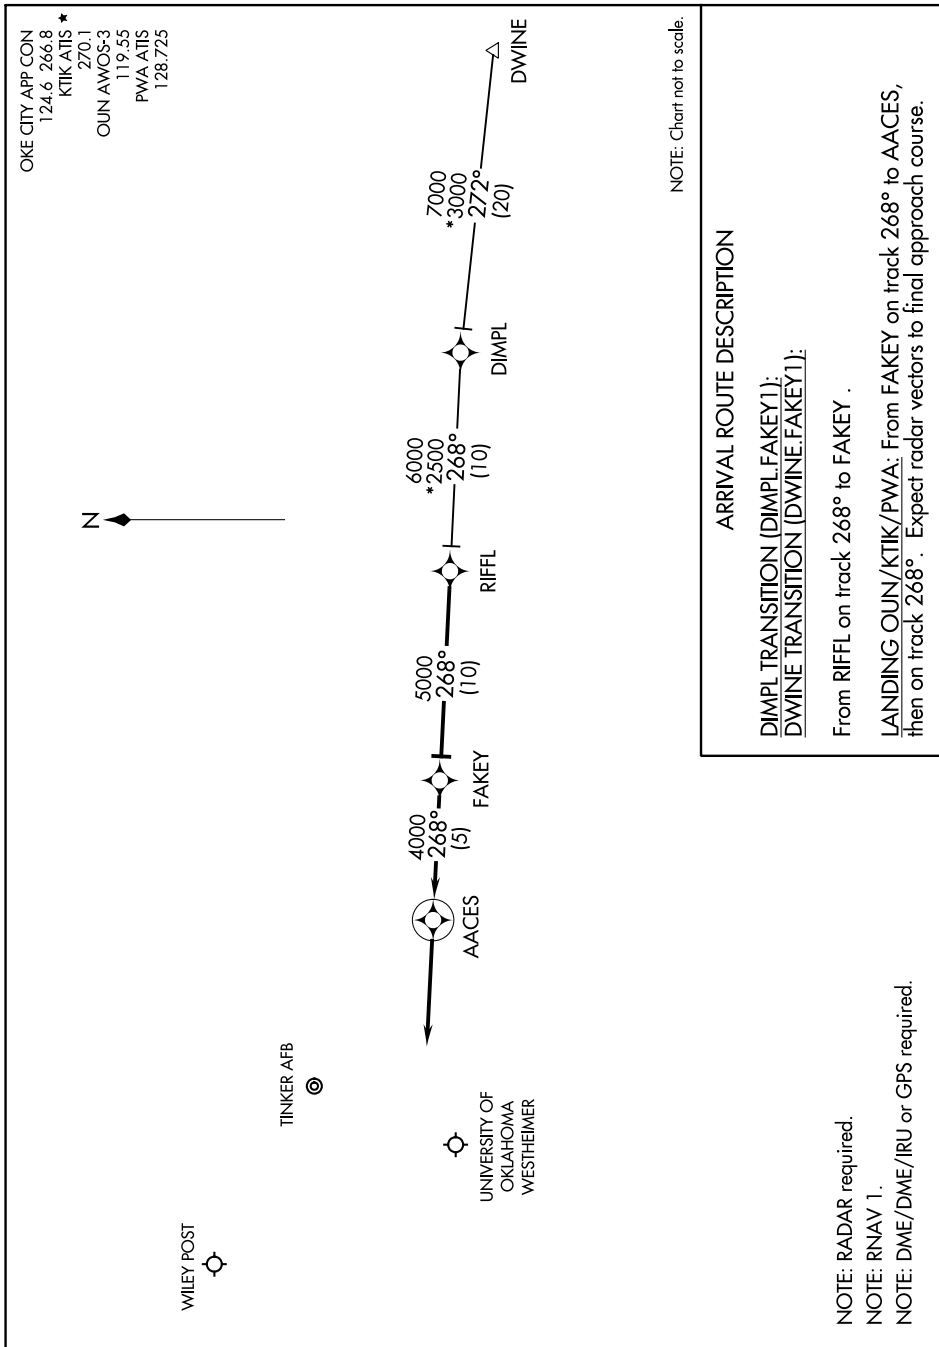

FAKEY ONE ARRIVAL (RNAV)

OKLAHOMA CITY, OKLAHOMA

SC-1, 14 JUL 2022 to 11 AUG 2022

NOTE: Chart not to scale.

ARRIVAL ROUTE DESCRIPTION

DIMPL TRANSITION (DIMPL.FAKEY1):

DWINE TRANSITION (DWINE.FAKEY1):

From RIFFL on track 268° to FAKEY .

LANDING OUN/KTIK/PWA: From FAKEY on track 268° to AACES, then on track 268° . Expect radar vectors to final approach course.

NOTE: RADAR required.

NOTE: RNAV 1.

NOTE: DME/DME/IRU or GPS required.

FAKEY ONE ARRIVAL (RNAV)