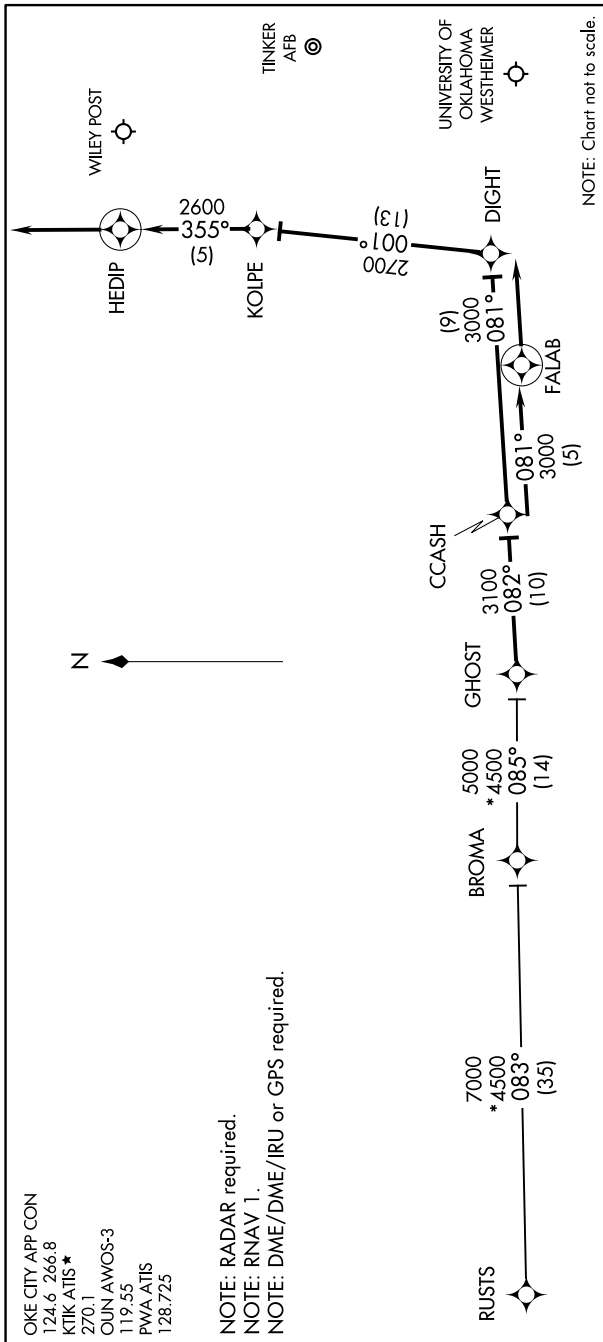

CCASH ONE ARRIVAL (RNAV)

OKLAHOMA CITY, OKLAHOMA

SC-1, 14 JUL 2022 to 11 AUG 2022

NOTE: Chart not to scale.

ARRIVAL ROUTE DESCRIPTION

BROMA TRANSITION (BROMA.CCASH1):
RUSTS TRANSITION (RUSTS.CCASH1):

From GHOST on track 082° to CCASH.

LANDING OUN/KTIK: From CCASH on track 081° to FALAB, then on track 081°. Expect radar vectors to final approach course.

LANDING PWA RW17L: From CCASH on track 081° to DIGHT, then on track 001° to KOLPE, then on track 355° to HEDIP, then on track 355°. Expect radar vectors to final approach course.

LANDING PWA RW35R: From CCASH on track 081° to FALAB, then on track 081°. Expect radar vectors to final approach course.

CCASH ONE ARRIVAL (RNAV)

OKLAHOMA CITY, OKLAHOMA

SC-1, 14 JUL 2022 to 11 AUG 2022