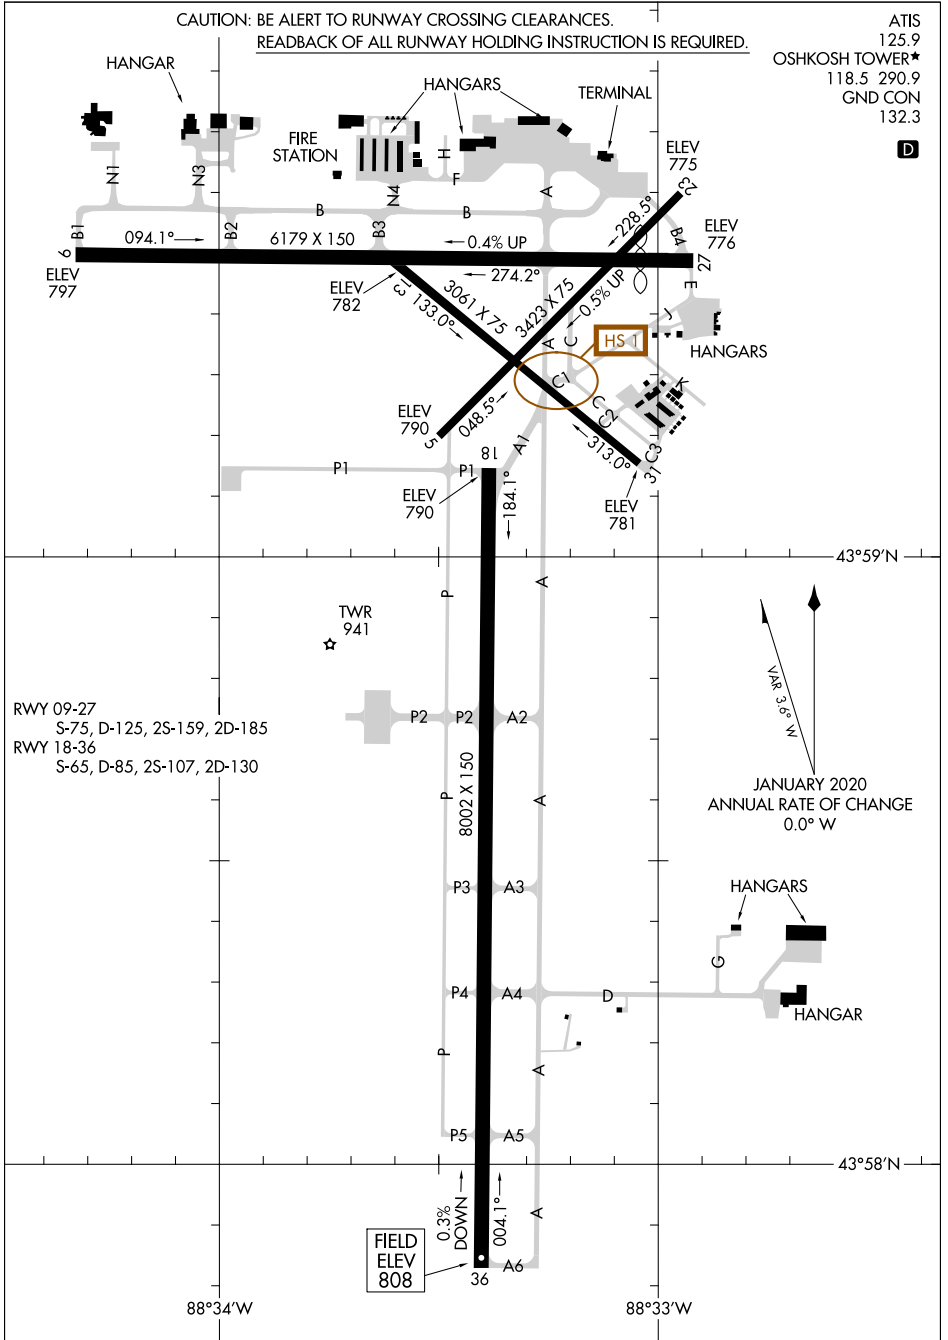

AIRPORT DIAGRAM

WITTMAN RGNL (OSH)
OSHKOSH, WISCONSIN

AL-730 (FAA)

ATIS 125.9
OSHKOSH TOWER* 118.5 290.9
GND CON 132.3

D

CAUTION: BE ALERT TO RUNWAY CROSSING CLEARANCES.
READBACK OF ALL RUNWAY HOLDING INSTRUCTION IS REQUIRED.

EC-3, 14 JUL 2022 to 11 AUG 2022

EC-3, 14 JUL 2022 to 11 AUG 2022

AIRPORT DIAGRAM

OSHKOSH, WISCONSIN
WITTMAN RGNL (OSH)