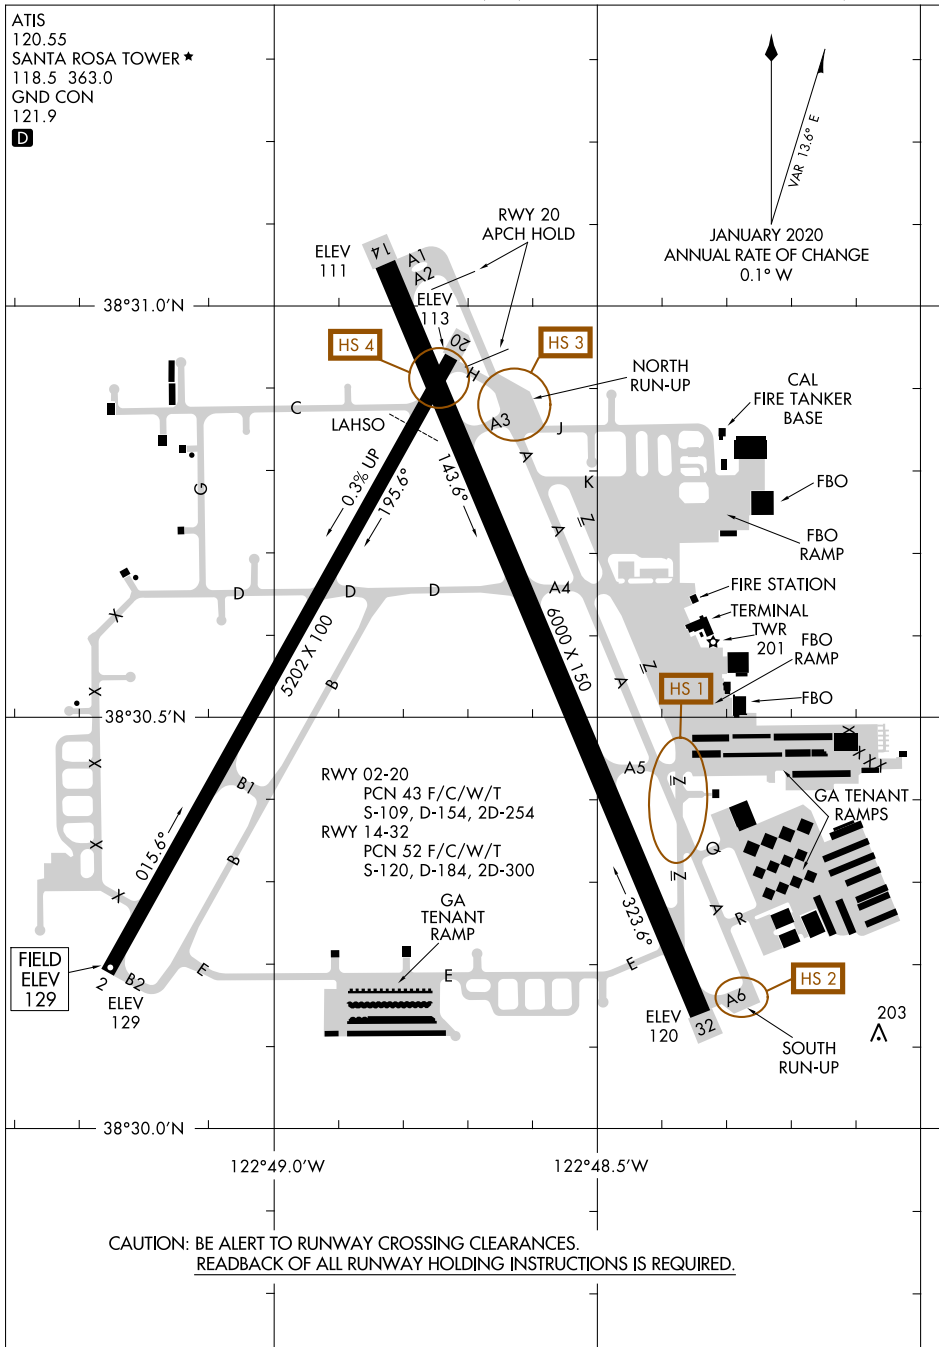

ATIS
120.55
SANTA ROSA TOWER ★
118.5 363.0
GND CON
121.9
D

VAR 13.6° E
JANUARY 2020
ANNUAL RATE OF CHANGE
0.1° W

SW-2, 14 JUL 2022 to 11 AUG 2022

SW-2, 14 JUL 2022 to 11 AUG 2022