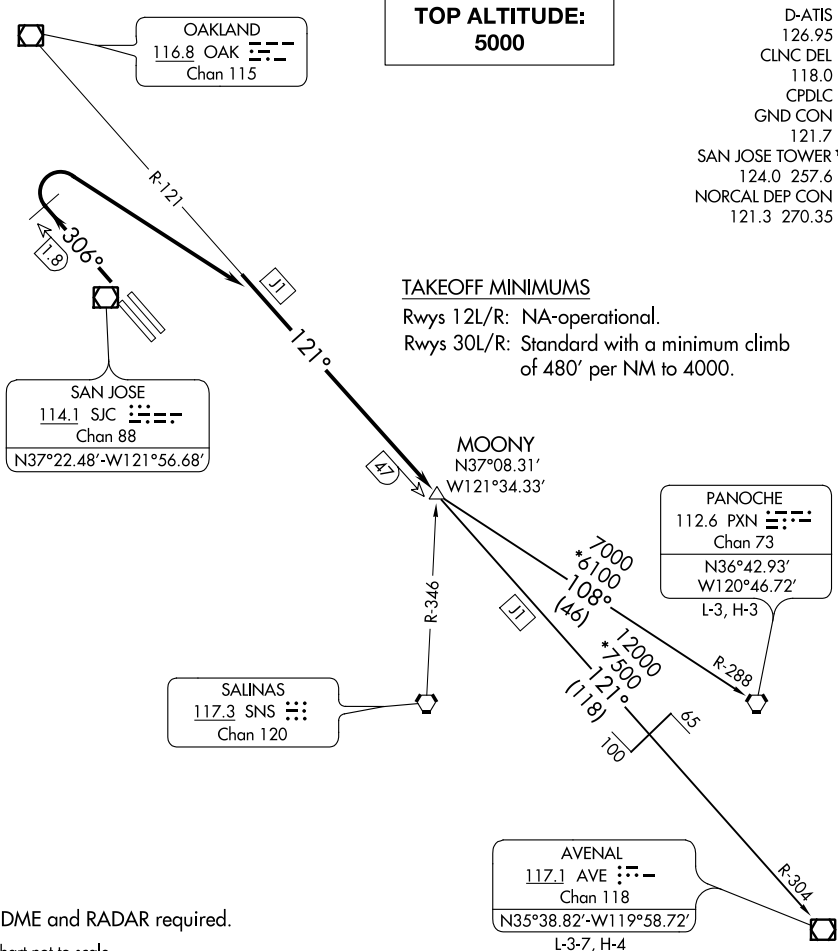

(SJC3.MOONY) 19227

# SAN JOSE THREE DEPARTURE

AL-693 (FAA)

NORMAN Y MINETA SAN JOSE INTL (SJC)

SAN JOSE, CALIFORNIA

SW-2, 14 JUL 2022 to 11 AUG 2022

SW-2, 14 JUL 2022 to 11 AUG 2022

NOTE: DME and RADAR required.

NOTE: Chart not to scale.

**AVENAL TRANSITION (SJC3.AVE):** From over MOONY INT on OAK R-121 and AVE R-304 to AVE VOR/DME.

**PANOCHÉ TRANSITION (SJC3.PXN):** From over MOONY INT on PXN R-288 to PXN VORTAC.

# SAN JOSE THREE DEPARTURE

(SJC3.MOONY) 15AUG19

SAN JOSE, CALIFORNIA  
NORMAN Y MINETA SAN JOSE INTL (SJC)