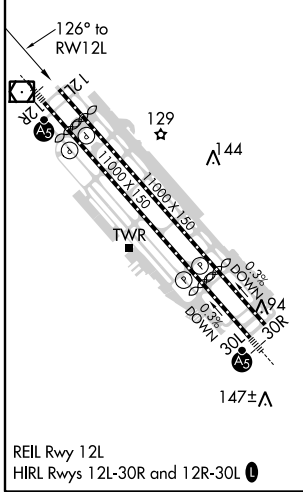

WAAS CH 69501 W12B	APP CRS 126°	Rwy Idg TDZE Apt Elev	8831 44 62

RNAV (GPS) Y RWY 12L

NORMAN Y MINETA SAN JOSE INTL (SJC)

▼ For uncompensated Baro-VNAV systems, LNAV/VNAV NA below -1°C (31°F) or above 54°C (130°F). DME/DME RNP-0.3 NA.

MISSED APPROACH: Climb to 4600 direct COKOR and on track 124° to GILRO and hold.

D-ATIS 126.95	NORCAL APP CON 120.1 290.25	SAN JOSE TOWER ★ 124.0 (CTAF) 0 257.6	GND CON 121.7	CLNC DEL 118.0	CPDLC	UNICOM 122.95

SW-2, 14 JUL 2022 to 11 AUG 2022

SW-2, 14 JUL 2022 to 11 AUG 2022