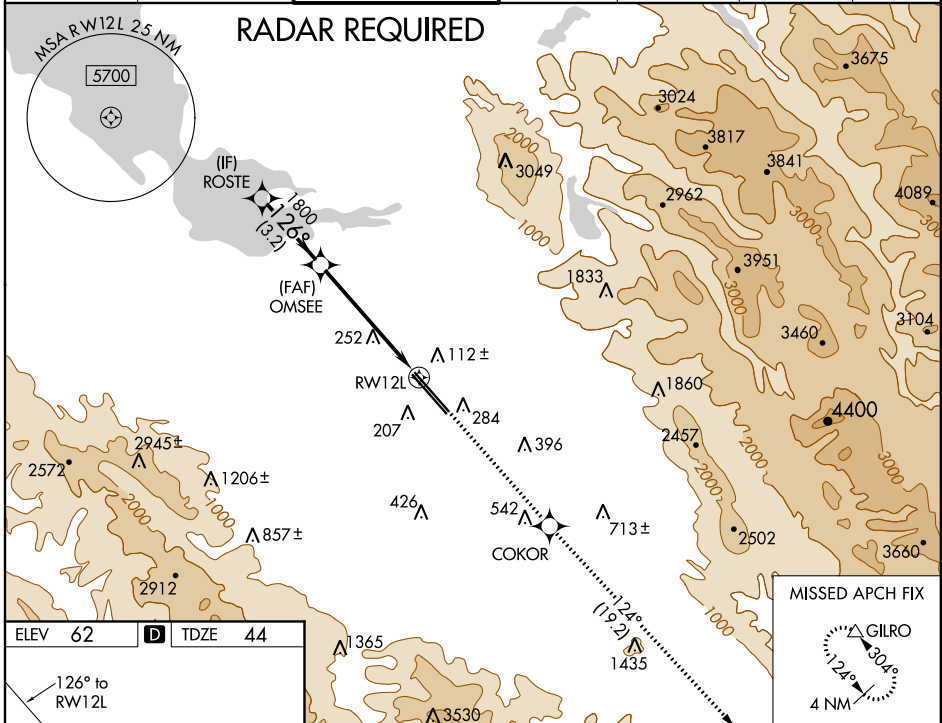

WAAS CH <b>69501</b> <b>W12B</b>	APP CRS <b>126°</b>	Rwy Idg TDZE Apt Elev	<b>8831</b> <b>44</b> <b>62</b>
--	------------------------	-----------------------------	---------------------------------------

# RNAV (GPS) Y RWY 12L

NORMAN Y MINETA SAN JOSE INTL (SJC)

**▼** For uncompensated Baro-VNAV systems, LNAV/VNAV NA below -1°C (31°F) or above 54°C (130°F). DME/DME RNP-0.3 NA.

MISSED APPROACH: Climb to 4600 direct COKOR and on track 124° to GILRO and hold.

SW-2, 14 JUL 2022 to 11 AUG 2022

SW-2, 14 JUL 2022 to 11 AUG 2022