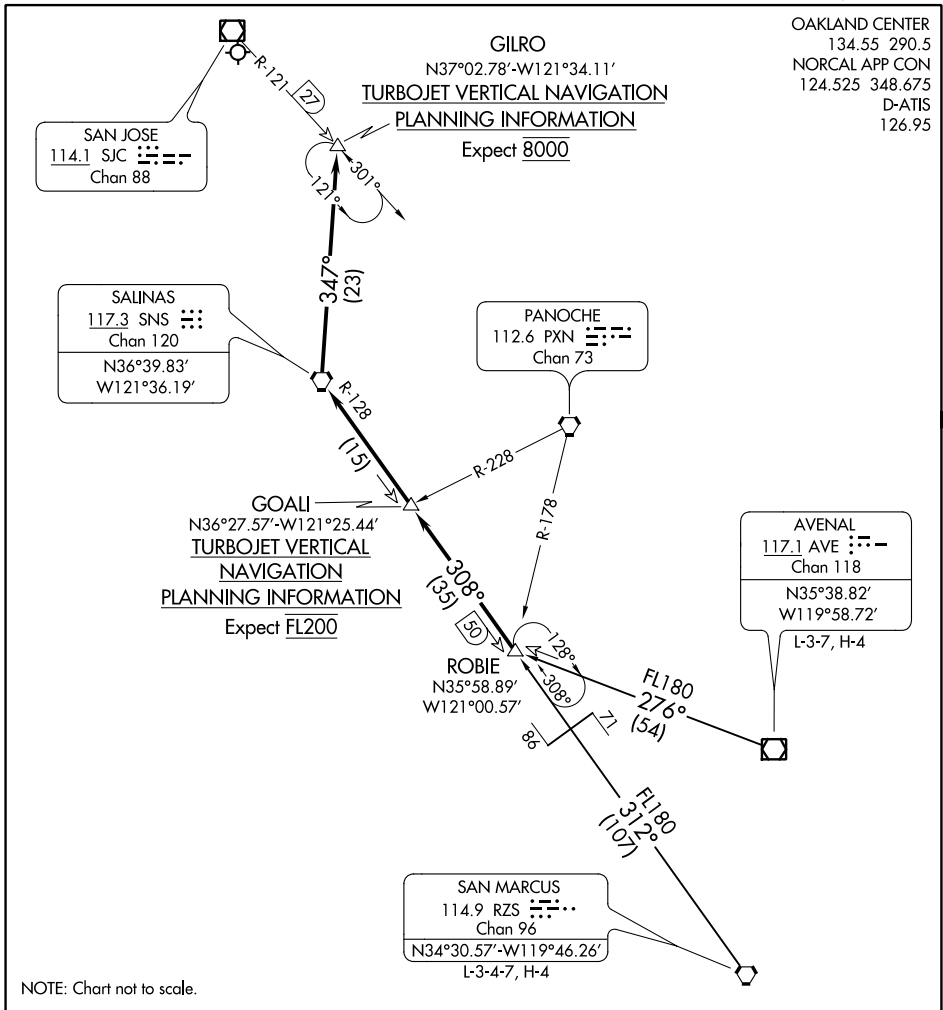

# ROBIE FIVE ARRIVAL

AL-693 (FAA)

NORMAN Y MINETA SAN JOSE INTL (SJC)  
SAN JOSE, CALIFORNIA

SW-2, 14 JUL 2022 to 11 AUG 2022

SW-2, 14 JUL 2022 to 11 AUG 2022

## ARRIVAL ROUTE DESCRIPTION

**AVENAL TRANSITION (AVE.ROBIE5):** From over AVE VOR/DME on AVE R-276 to ROBIE. Thence . . .

**SAN MARCUS TRANSITION (RZS.ROBIE5):** From over RZS VORTAC on RZS R-312 and SNS R-128 to ROBIE. Thence . . .

. . . From over ROBIE on SNS R-128 to SNS VORTAC. Then on SNS R-347 to GILRO. Expect the ILS RWY 30L approach.

**FOR RUNWAY 12 OPERATIONS:** Expect routing SNS direct SJC VOR/DME and RADAR vectors to final approach course.

# ROBIE FIVE ARRIVAL