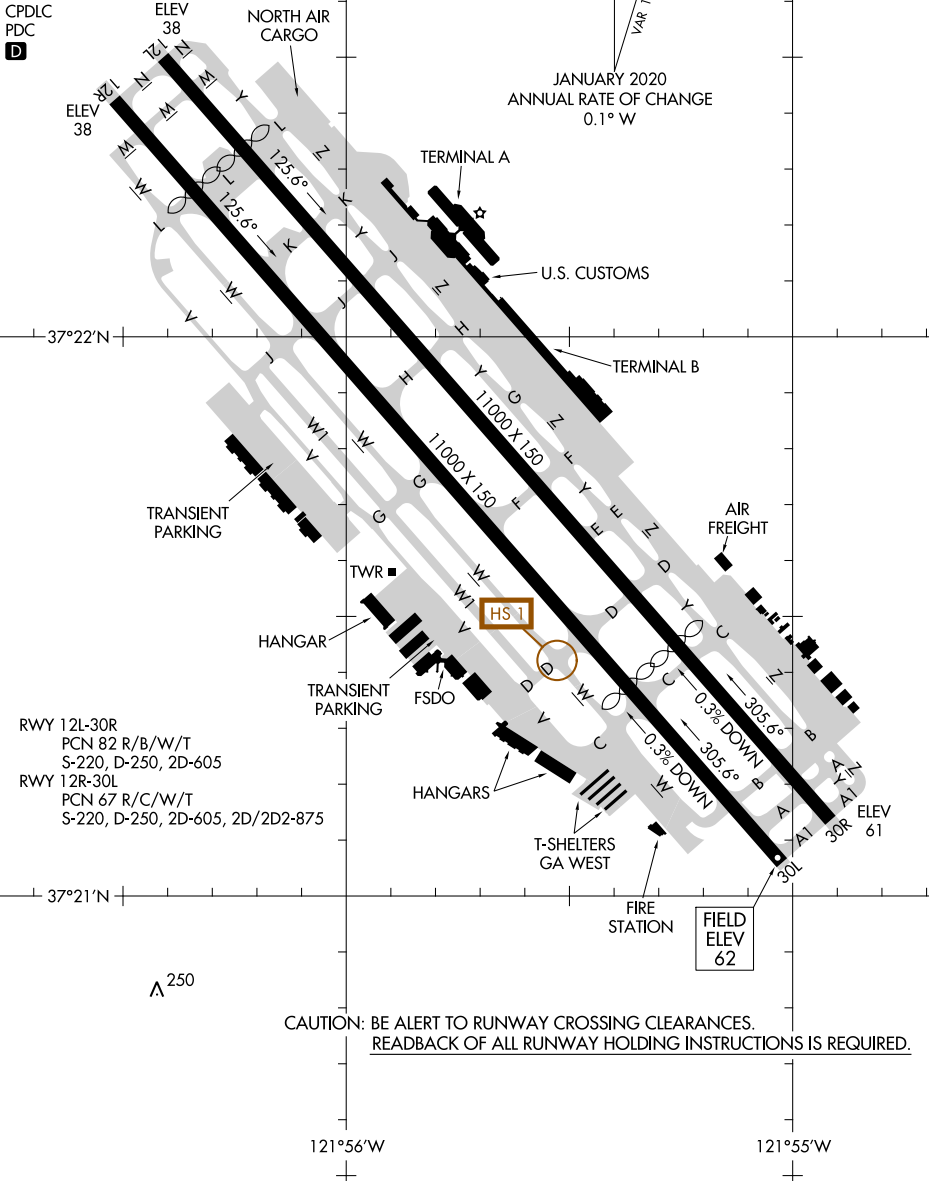

22027

# AIRPORT DIAGRAM

NORMAN Y MINETA SAN JOSE INTL (SJC)  
AL-693 (FAA) SAN JOSE, CALIFORNIA

D-ATIS  
126.95  
SAN JOSE TOWER ★  
124.0 257.6  
GND CON  
121.7  
CLNC DEL  
118.0  
CPDLC  
PDC  
**D**

SW-2, 14 JUL 2022 to 11 AUG 2022

SW-2, 14 JUL 2022 to 11 AUG 2022

RWY 12L-30R  
PCN 82 R/B/W/T  
S-220, D-250, 2D-605  
RWY 12R-30L  
PCN 67 R/C/W/T  
S-220, D-250, 2D-605, 2D/2D2-875

CAUTION: BE ALERT TO RUNWAY CROSSING CLEARANCES.  
READBACK OF ALL RUNWAY HOLDING INSTRUCTIONS IS REQUIRED.

AIRPORT DIAGRAM  
22027

SAN JOSE, CALIFORNIA  
NORMAN Y MINETA SAN JOSE INTL (SJC)