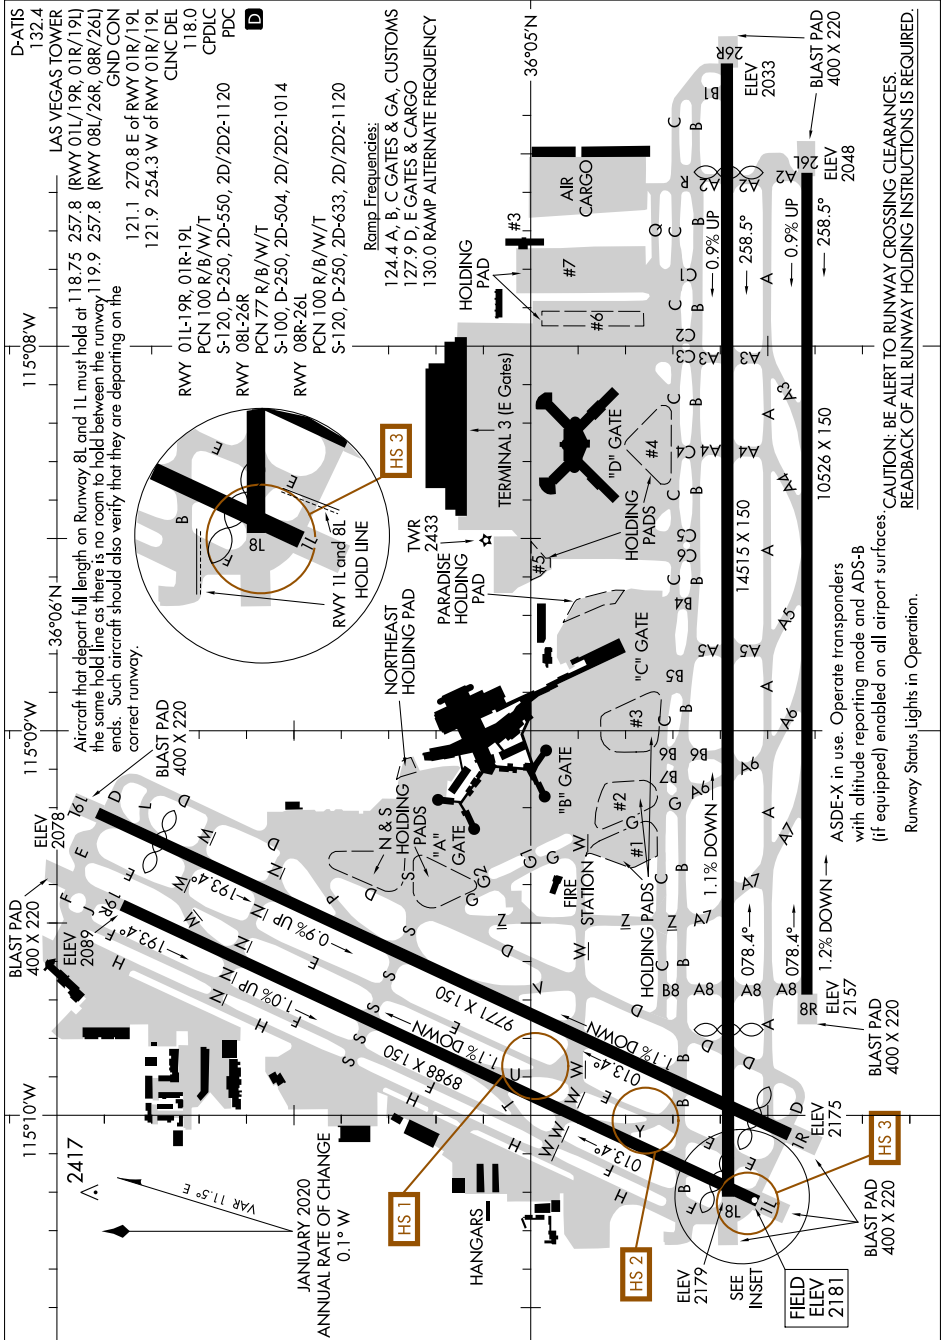

AIRPORT DIAGRAM

AL-662 (FAA)

HARRY REID INTL (LAS)
LAS VEGAS, NEVADA

SW-4, 14 JUL 2022 to 11 AUG 2022

SW-4, 14 JUL 2022 to 11 AUG 2022

AIRPORT DIAGRAM

LAS VEGAS, NEVADA
HARRY REID INTL (LAS)