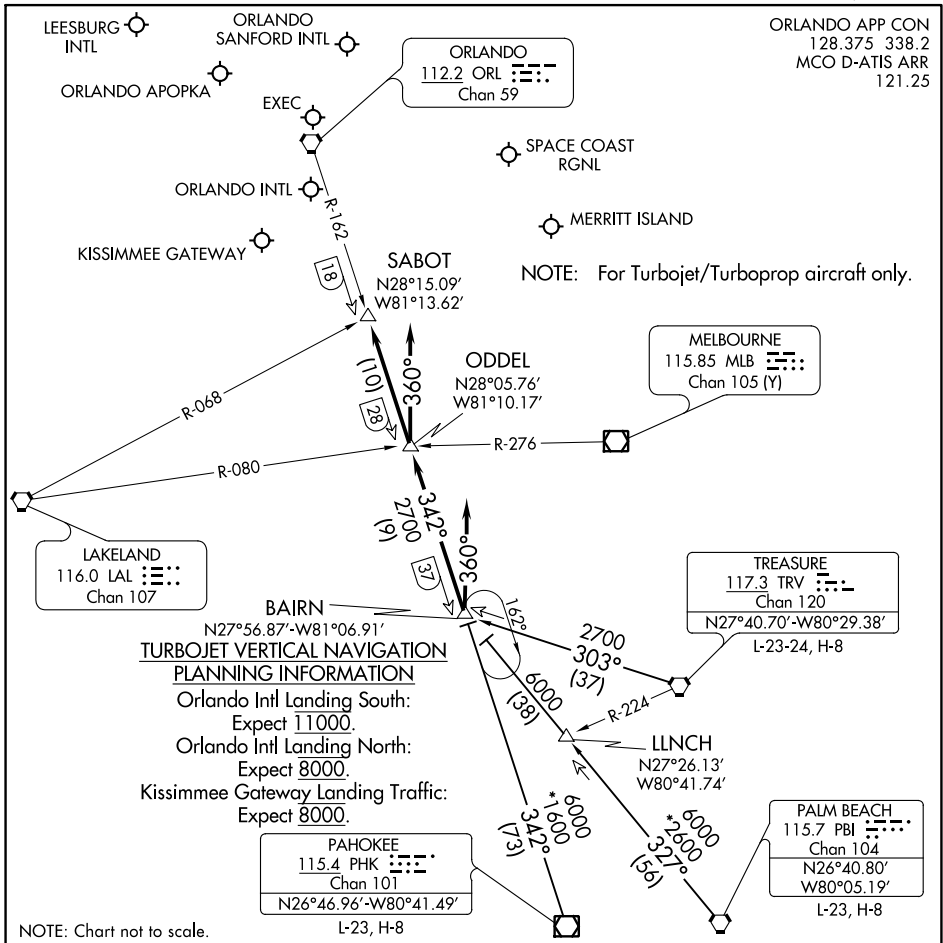

GOOFY SEVEN ARRIVAL

ORLANDO, FLORIDA

SE-3, 14 JUL 2022 to 11 AUG 2022

SE-3, 14 JUL 2022 to 11 AUG 2022

ARRIVAL ROUTE DESCRIPTION

PAHOKEE TRANSITION (PHK.GOOFY7): From over PHK VOR/DME on PHK R-342 to BAIRN INT.

Thence. . .

PALM BEACH TRANSITION (PBI.GOOFY7): From over PBI VORTAC on PBI R-327 to BAIRN INT.

Thence. . .

TREASURE TRANSITION (TRV.GOOFY7): From over TRV VORTAC on TRV R-303 to BAIRN INT.

Thence. . .

ORLANDO INTL:

. . . Rwy 17/18: From over BAIRN INT on ORL VORTAC R-162 to ODDEL INT. Depart ODDEL INT heading 360° for vector to final approach course.

. . . Rwy 35/36: Depart BAIRN INT heading 360° for vector to final approach course.

LEESBURG INTL: . . . From over BAIRN INT on ORL VORTAC R-162 to SABOT INT. Expect RADAR vectors to the airport.

ALL OTHER AIRPORTS: . . . From over BAIRN INT on ORL VORTAC R-162 to SABOT INT.

Expect RADAR vectors to final approach course.