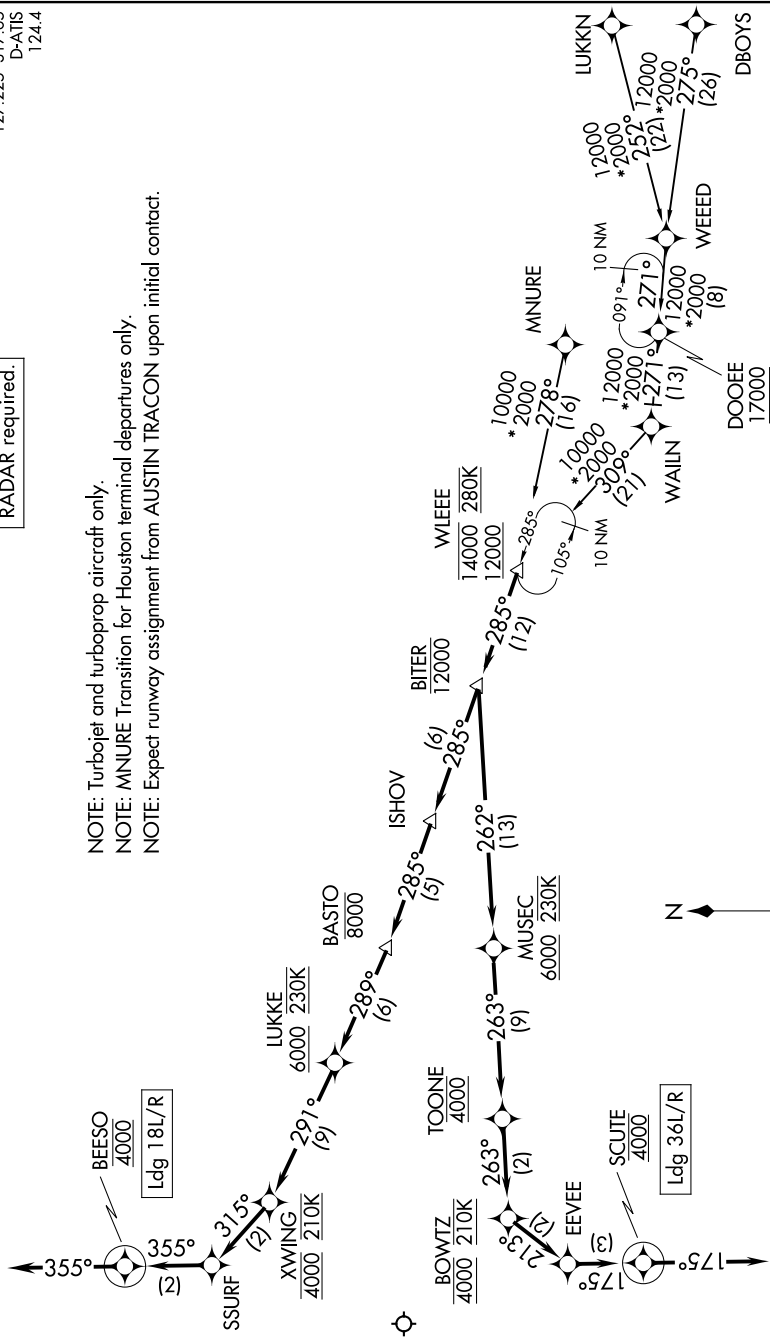

# WLEEE SEVEN ARRIVAL (RNAV)

AUSTIN, TEXAS

AUSTIN APP CON  
127.225 317.65  
D-ATIS  
124.4

RNAV 1 - DME/DME/IRU or GPS.  
RADAR required.

NOTE: Turbojet and turboprop aircraft only.  
NOTE: MNURE Transition for Houston terminal departures only.  
NOTE: Expect runway assignment from AUSTIN TRACON upon initial contact.

(NARRATIVE ON FOLLOWING PAGE)

NOTE: Chart not to scale.

# WLEEE SEVEN ARRIVAL (RNAV)

(WLEEE.WLEEE7) 14JUL22

AUSTIN, TEXAS

AUSTIN-BERGSTROM INTL (AUS)