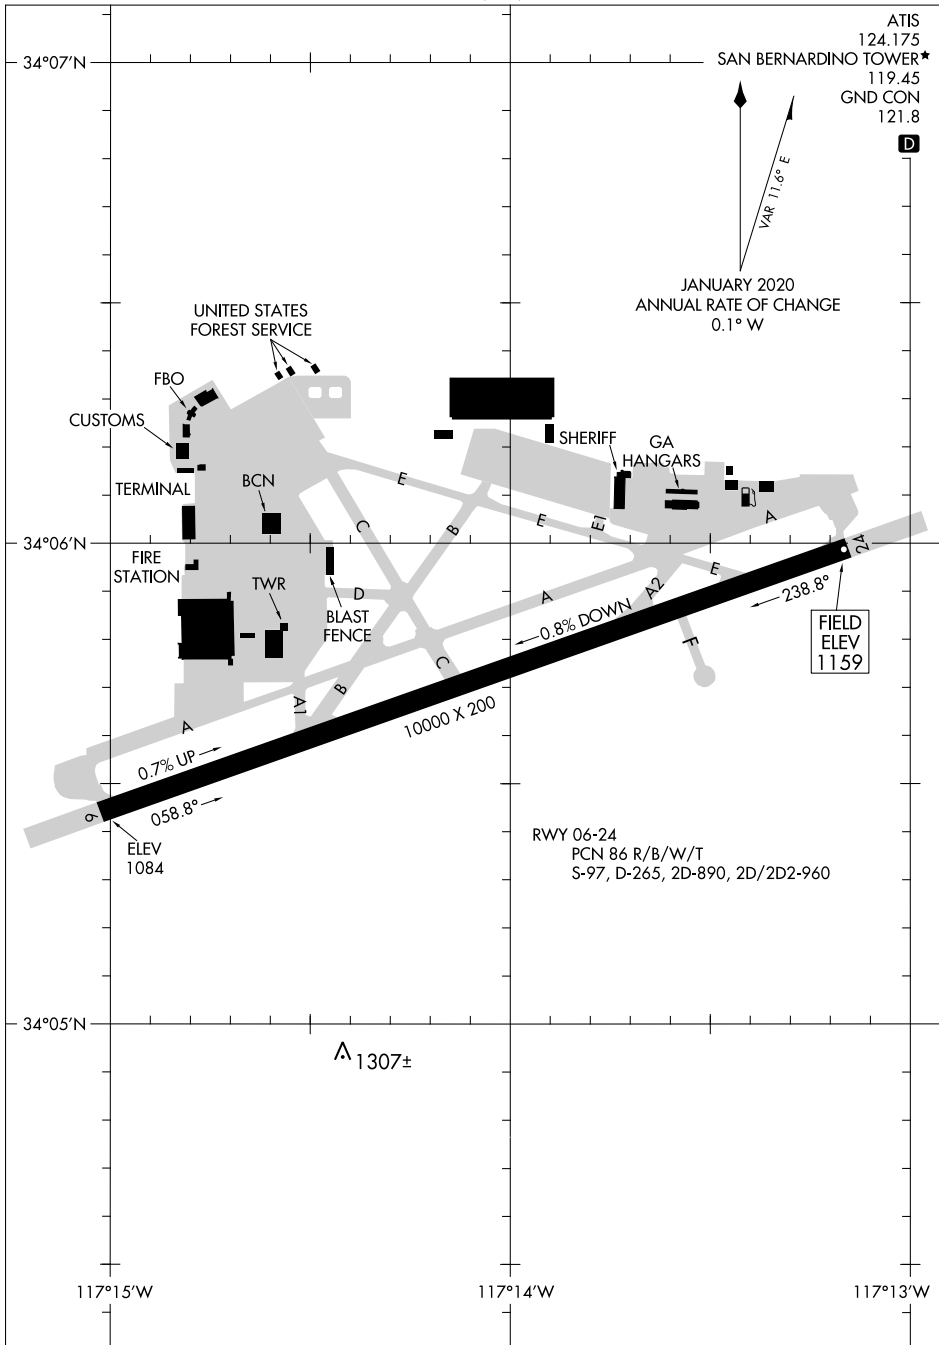

AIRPORT DIAGRAM

AL-547 (FAA)

SAN BERNARDINO INTL (SBD)
SAN BERNARDINO, CALIFORNIA

ATIS 124.175
SAN BERNARDINO TOWER* 119.45
GND CON 121.8

JANUARY 2020
ANNUAL RATE OF CHANGE
0.1° W

SW-3, 14 JUL 2022 to 11 AUG 2022

SW-3, 14 JUL 2022 to 11 AUG 2022

AIRPORT DIAGRAM

SAN BERNARDINO, CALIFORNIA
SAN BERNARDINO INTL (SBD)