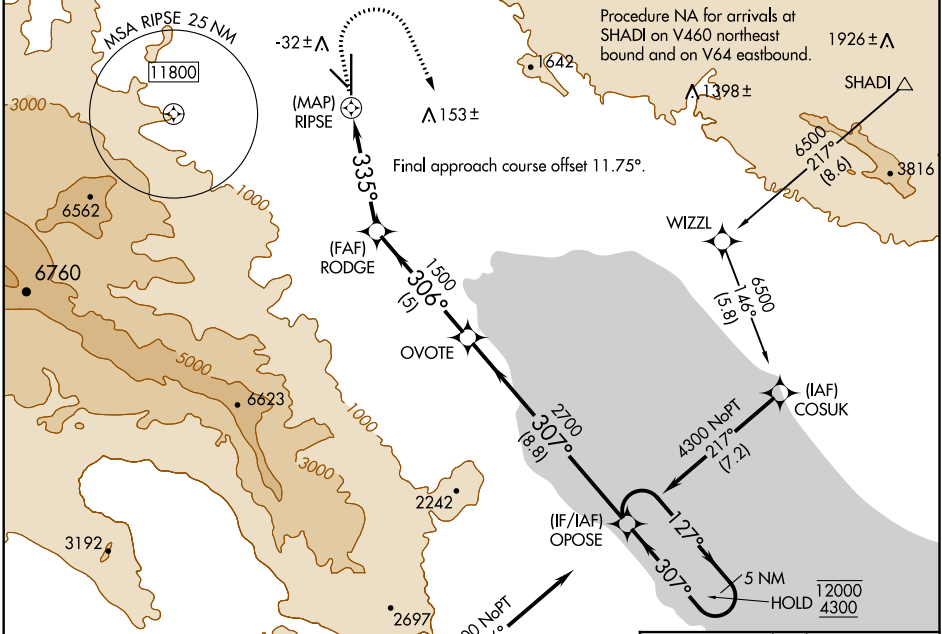

APP CRS	Rwy Idg	8500
335°	TDZE	-128
	Apt Elev	-114

RNAV (GPS) RWY 35

JACQUELINE COCHRAN RGNL (TRM)

RNP APCH-GPS.	MISSED APPROACH: Climb to 1200 then climbing right turn to 4300 direct OPOSE and hold.
---------------	--

ASOS 118.325	SOCAL APP CON 135.275 251.1	CLNC DEL 120.225	UNICOM 123.0 (CTAF) 0
------------------------	---------------------------------------	----------------------------	---------------------------------

ELEV -114	TDZE -128
-----------	-----------

MIRL Rwy 12-30 and 17-35
REIL Rwy 17 and 35

CATEGORY	A	B	C	D
LNVA MDA	440-1 568 (600-1)		940-3 1068 (1100-3)	
C CIRCLING	440-1 554 (600-1)		940-3 1054 (1100-3)	

SW-3, 14 JUL 2022 to 11 AUG 2022

SW-3, 14 JUL 2022 to 11 AUG 2022