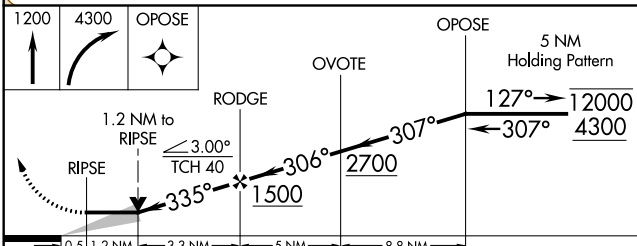

CATEGORY	A	B	C	D
LNVA MDA	440-1 568 (600-1)		940-3 1068 (1100-3)	
C CIRCLING	440-1 554 (600-1)		940-3 1054 (1100-3)	

SW-3, 14 JUL 2022 to 11 AUG 2022

SW-3, 14 JUL 2022 to 11 AUG 2022