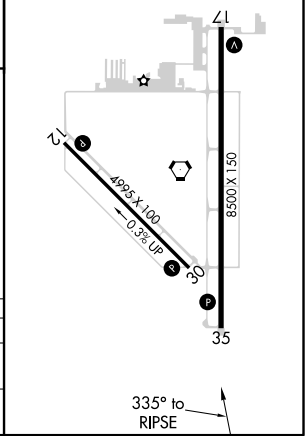

APP CRS	Rwy Idg	8500
335°	TDZE	-128
	Apt Elev	-114

RNAV (GPS) RWY 35

JACQUELINE COCHRAN RGNL (TRM)

RNP APCH-GPS.	MISSED APPROACH: Climb to 1200 then climbing right turn to 4300 direct OPOSE and hold.
---------------	--

ASOS 118.325	SOCAL APP CON 135.275 251.1	CLNC DEL 120.225	UNICOM 123.0 (CTAF) 0
------------------------	---------------------------------------	----------------------------	---------------------------------

ELEV -114	TDZE -128
-----------	-----------

MIRL Rwy 12-30 and 17-35
REIL Rwy 17 and 35

CATEGORY	A	B	C	D
LNVA MDA	440-1 568 (600-1)		940-3 1068 (1100-3)	
C CIRCLING	440-1 554 (600-1)		940-3 1054 (1100-3)	