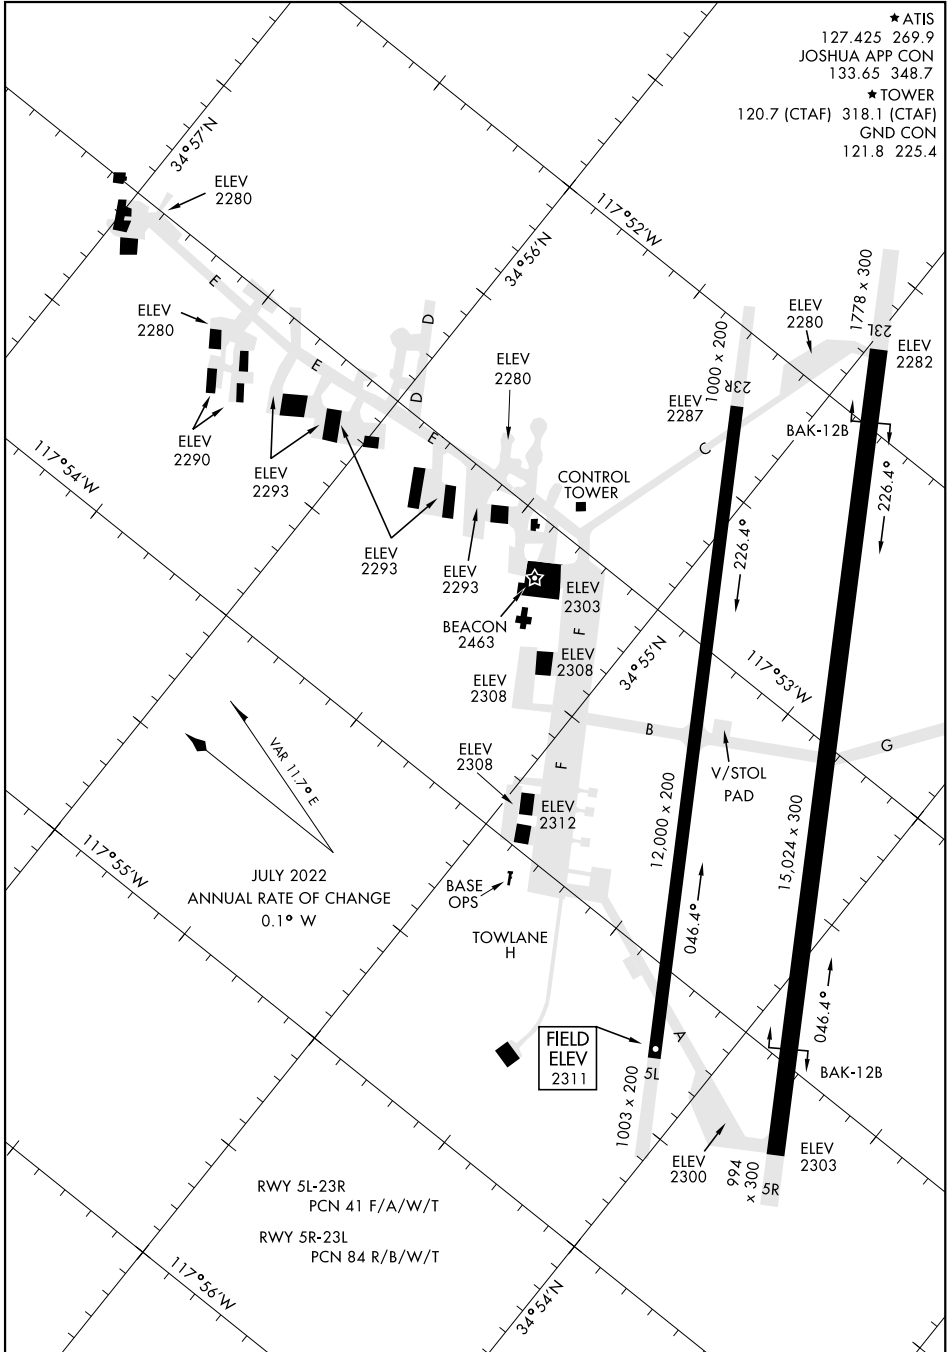

AIRPORT DIAGRAM

AL-500 [USAF]

EDWARDS AFB (KEDW)

EDWARDS, CALIFORNIA

- ★ ATIS
127.425 269.9
JOSHUA APP CON
133.65 348.7
- ★ TOWER
120.7 (CTAF) 318.1 (CTAF)
GND CON
121.8 225.4

SW-3, 14 JUL 2022 to 11 AUG 2022

SW-3, 14 JUL 2022 to 11 AUG 2022

AIRPORT DIAGRAM

EDWARDS, CALIFORNIA

EDWARDS AFB (KEDW)