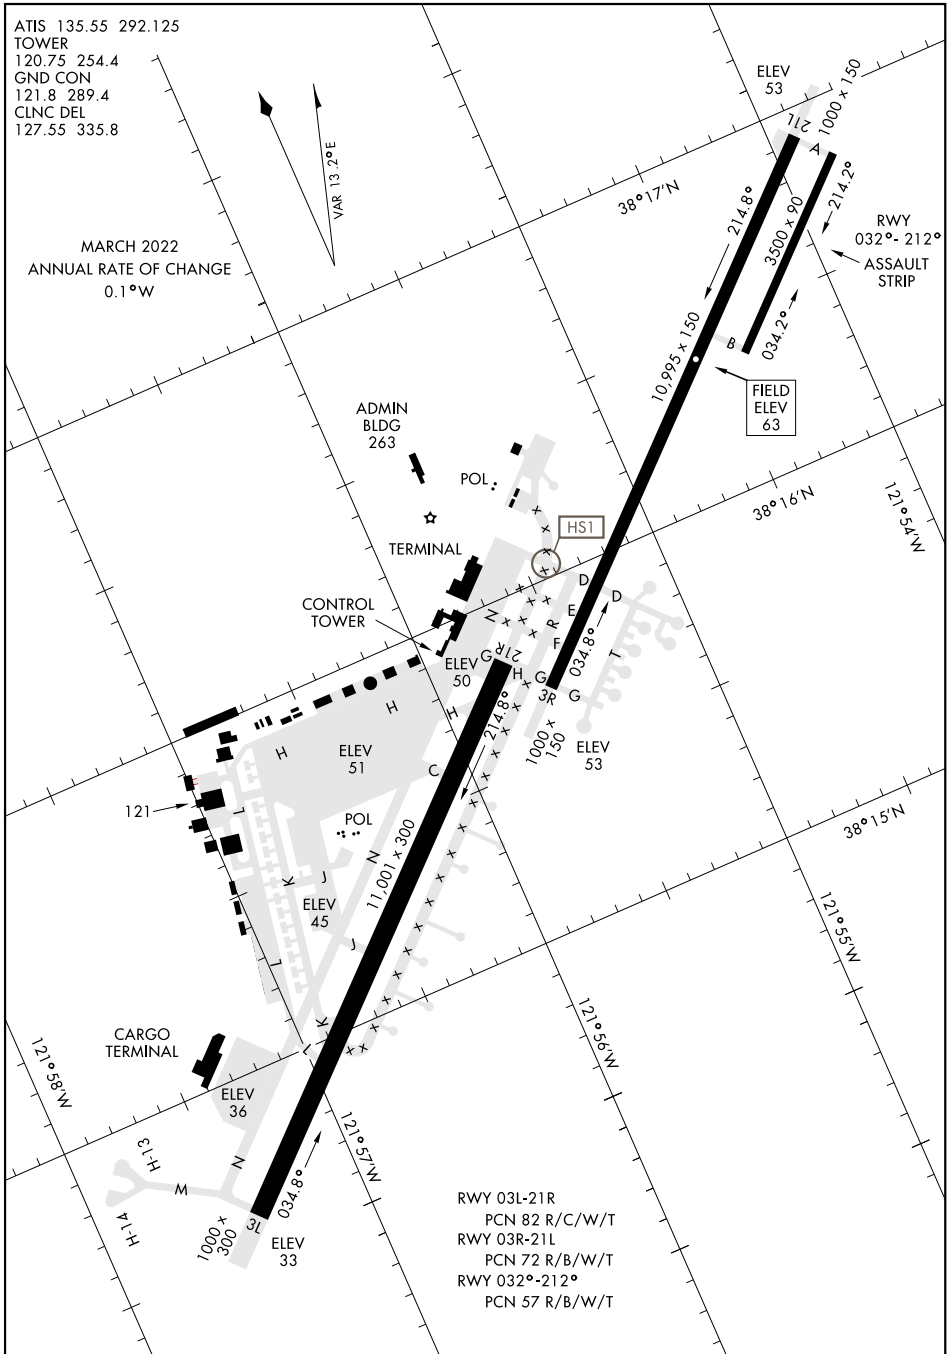

# AIRPORT DIAGRAM

AL-488 [USAF]

TRAVIS AFB (KSUU)

FAIRFIELD, CALIFORNIA

ATIS 135.55 292.125  
 TOWER  
 120.75 254.4  
 GND CON  
 121.8 289.4  
 CLNC DEL  
 127.55 335.8

MARCH 2022  
 ANNUAL RATE OF CHANGE  
 0.1°W

RWY 03L-21R  
 PCN 82 R/C/W/T  
 RWY 03R-21L  
 PCN 72 R/B/W/T  
 RWY 032°-212°  
 PCN 57 R/B/W/T

SW-2, 14 JUL 2022 to 11 AUG 2022

SW-2, 14 JUL 2022 to 11 AUG 2022

# AIRPORT DIAGRAM

FAIRFIELD, CALIFORNIA

TRAVIS AFB (KSUU)