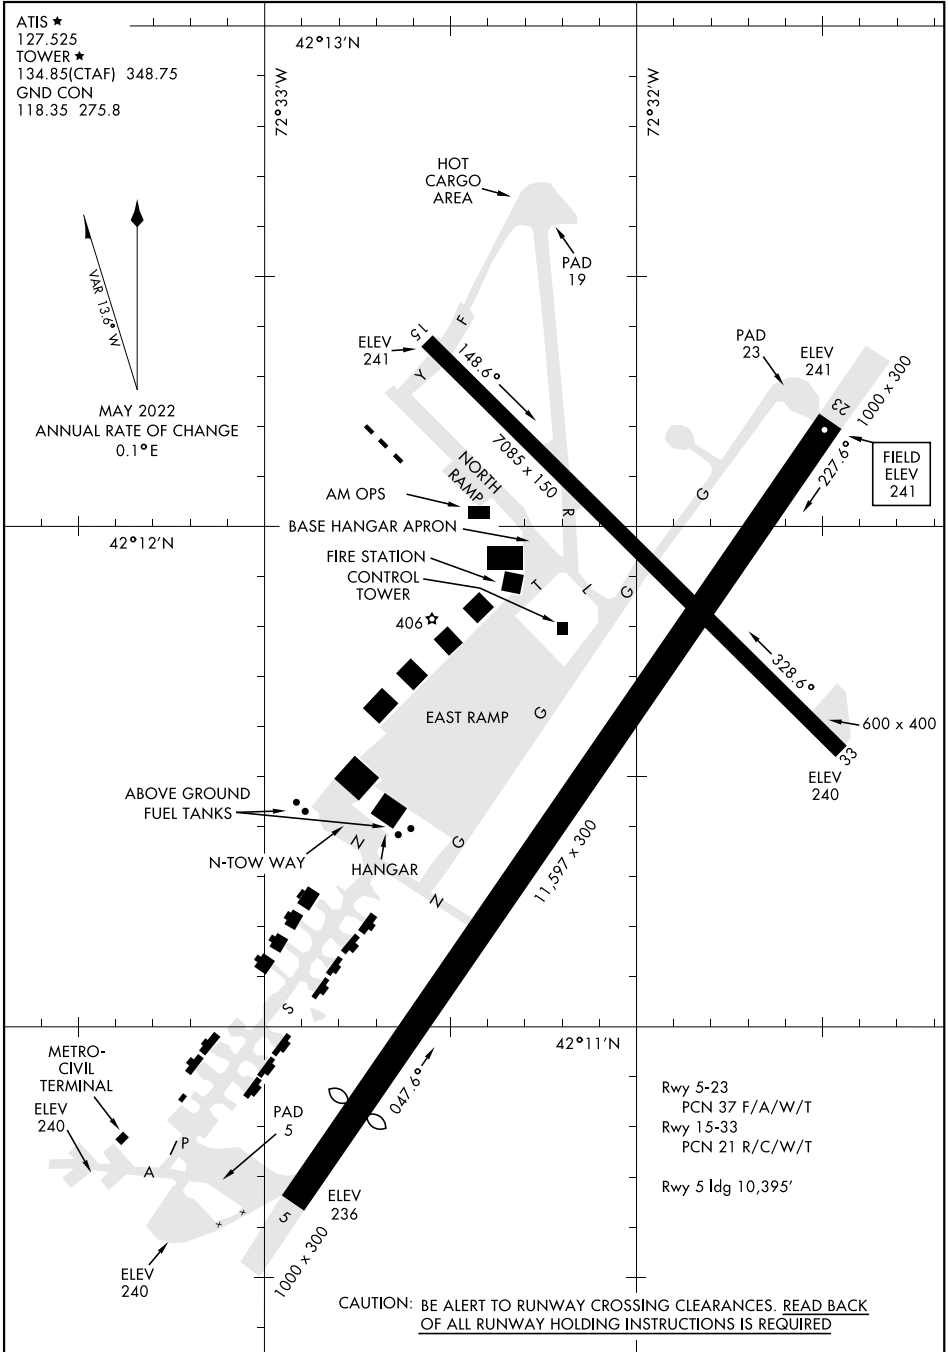

AIRPORT DIAGRAM

AL-447 [USAF]

WESTOVER ARB/METROPOLITAN (KCEF)

SPRINGFIELD/CHICOPEE, MASSACHUSETTS

ATIS ★
 127.525
 TOWER ★
 134.85(CTAF) 348.75
 GND CON
 118.35 275.8

MAY 2022
 ANNUAL RATE OF CHANGE
 0.1° E

NE-1, 14 JUL 2022 to 11 AUG 2022

NE-1, 14 JUL 2022 to 11 AUG 2022

CAUTION: BE ALERT TO RUNWAY CROSSING CLEARANCES. READ BACK
 OF ALL RUNWAY HOLDING INSTRUCTIONS IS REQUIRED

AIRPORT DIAGRAM

SPRINGFIELD/CHICOPEE, MASSACHUSETTS
 WESTOVER ARB/METROPOLITAN (KCEF)