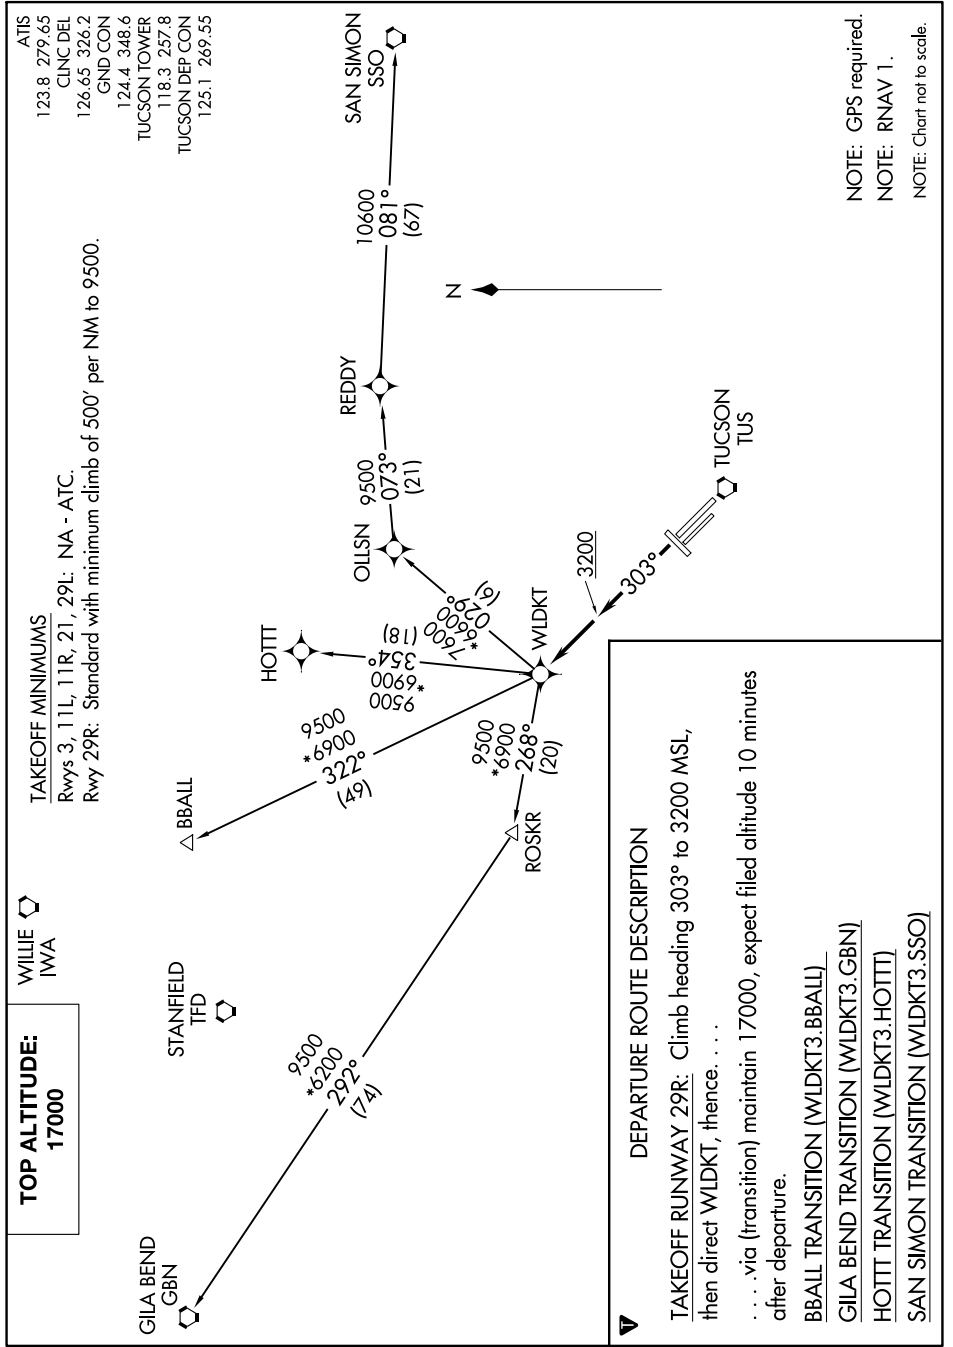

WLDKT THREE DEPARTURE (RNAV)

AL-430 (FAA)

TUCSON INTL (TUS)
TUCSON, ARIZONA

SW-4, 14 JUL 2022 to 11 AUG 2022

WLDKT THREE DEPARTURE (RNAV)

SW-4, 14 JUL 2022 to 11 AUG 2022