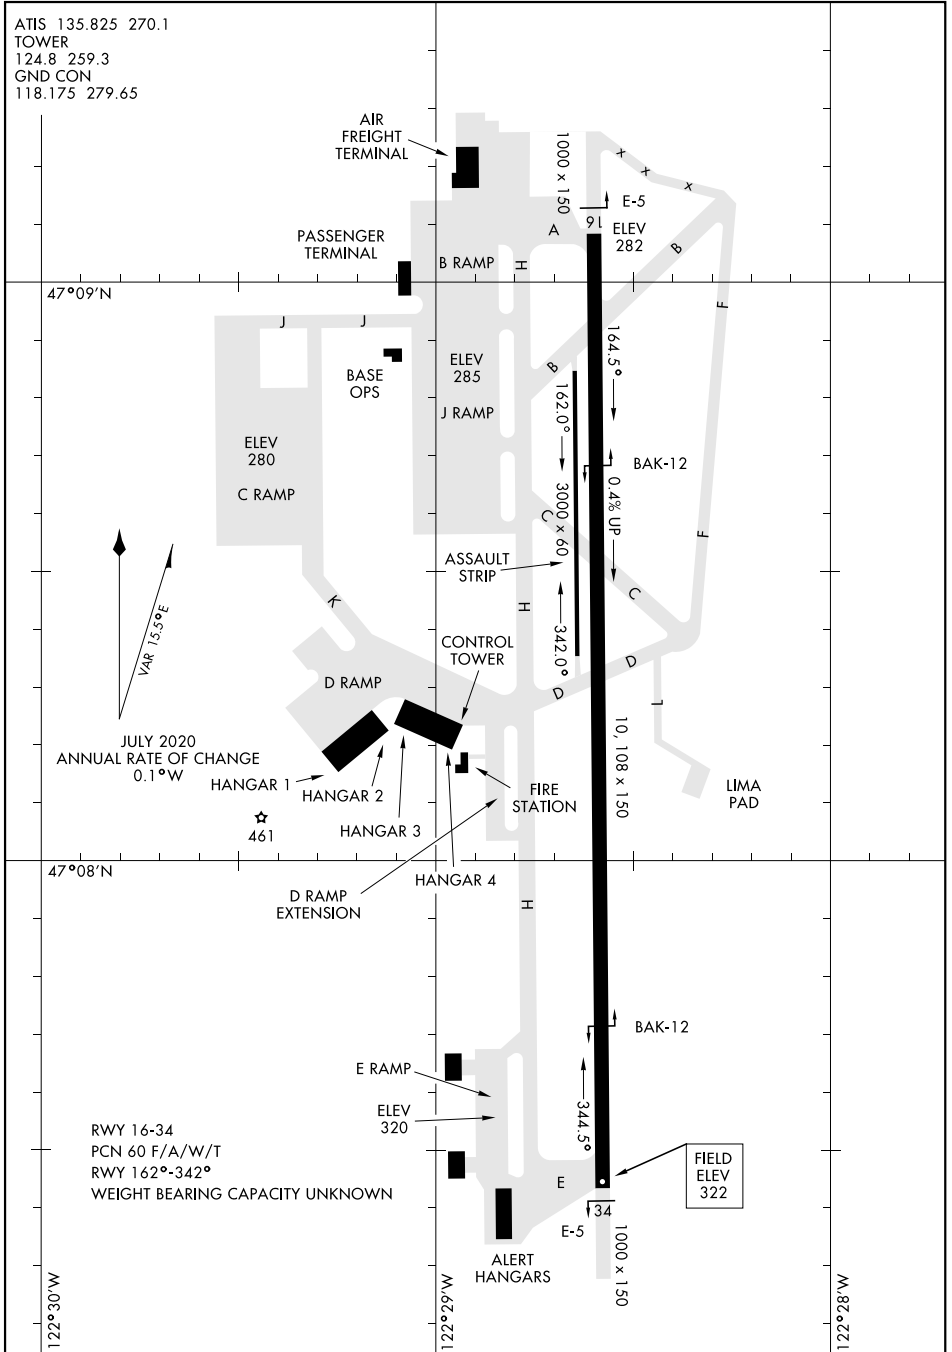

AIRPORT DIAGRAM

AL-414 [USAF]

ATIS 135.825 270.1
 TOWER
 124.8 259.3
 GND CON
 118.175 279.65

NW-1, 14 JUL 2022 to 11 AUG 2022

NW-1, 14 JUL 2022 to 11 AUG 2022

AIRPORT DIAGRAM