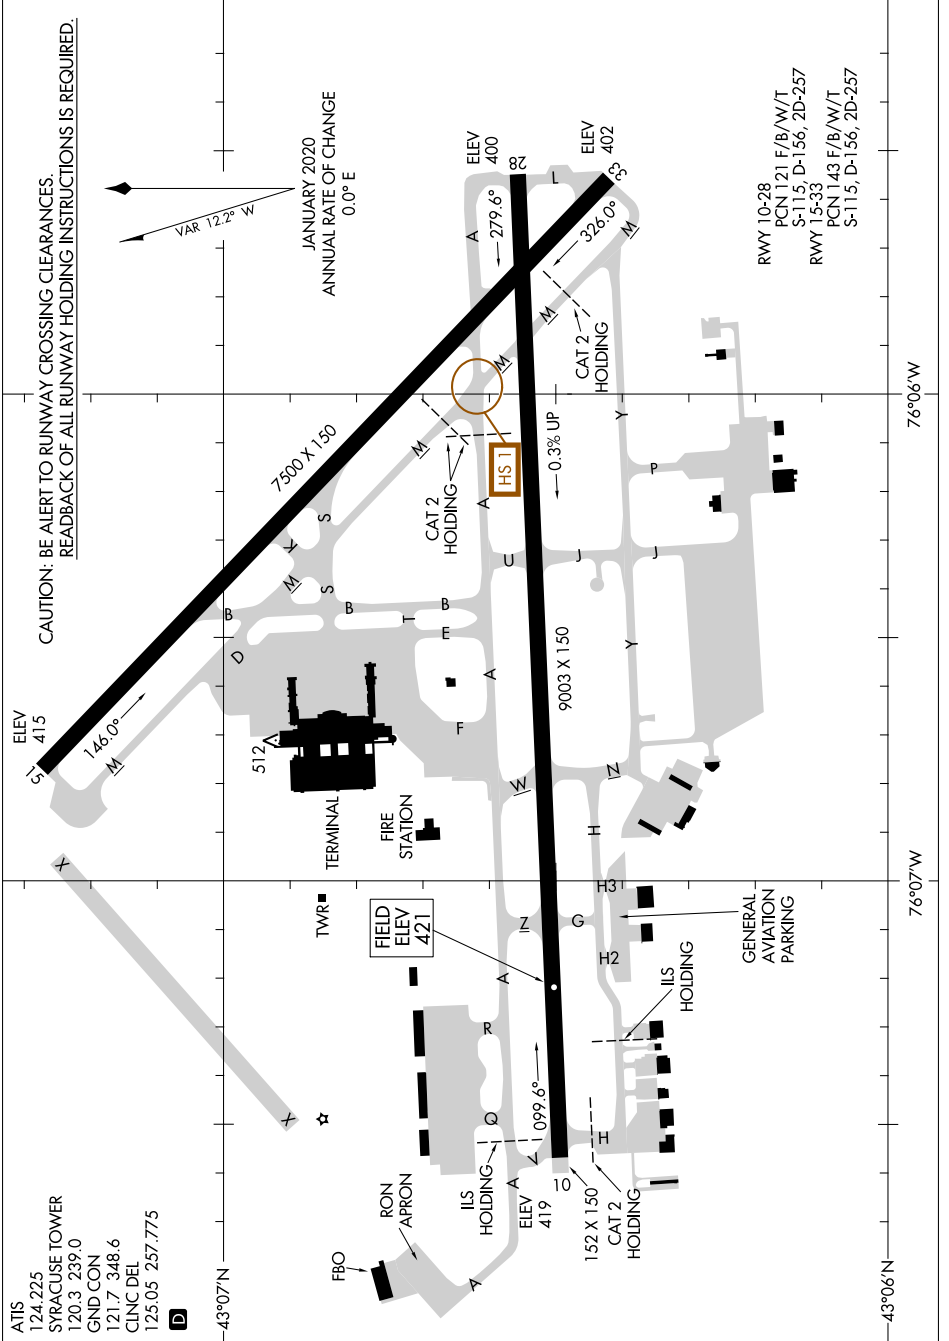

AIRPORT DIAGRAM

AL-411 (FAA)

SYRACUSE HANCOCK INTL (SYR)
SYRACUSE, NEW YORK

NE-2, 14 JUL 2022 to 11 AUG 2022

RWY 10-28
PCN T21 F/B/W/T
S-115, D-156, 2D-257

RWY 15-33
PCN T43 F/B/W/T
S-115, D-156, 2D-257

AIRPORT DIAGRAM

SYRACUSE, NEW YORK
SYRACUSE HANCOCK INTL (SYR)

NE-2, 14 JUL 2022 to 11 AUG 2022