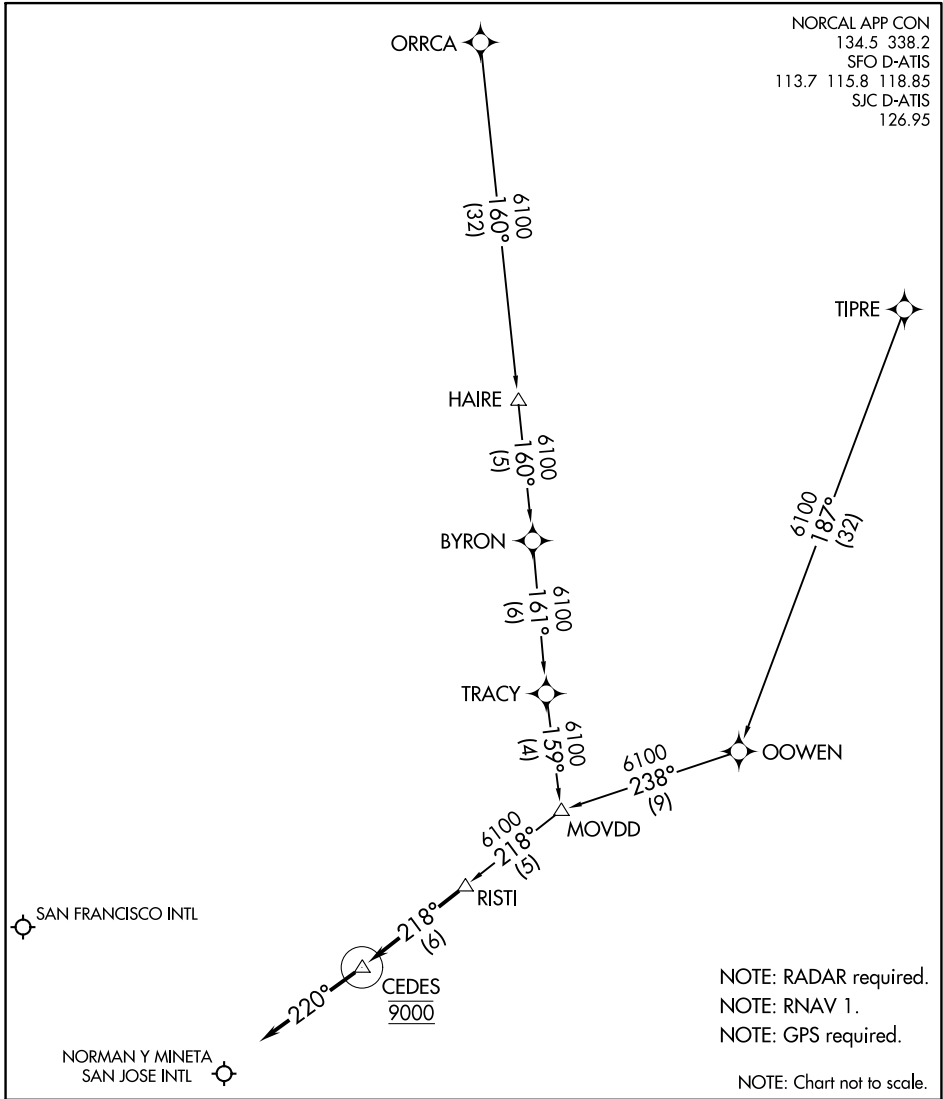

RISTI ONE ARRIVAL (RNAV)

AL-375 (FAA)

SAN FRANCISCO, CALIFORNIA

NORCAL APP CON
 134.5 338.2
 SFO D-ATIS
 113.7 115.8 118.85
 SJC D-ATIS
 126.95

SW-2, 14 JUL 2022 to 11 AUG 2022

SW-2, 14 JUL 2022 to 11 AUG 2022

ARRIVAL ROUTE DESCRIPTION

ORRCA TRANSITION (ORRCA.RISTI1)

TIPRE TRANSITION (TIPRE.RISTI1)

LANDING KSFO/KSJC: From RISTI on track 218° to cross CEDES at 9000, then on heading 220° or as assigned by ATC. Expect RADAR vectors to final approach course.