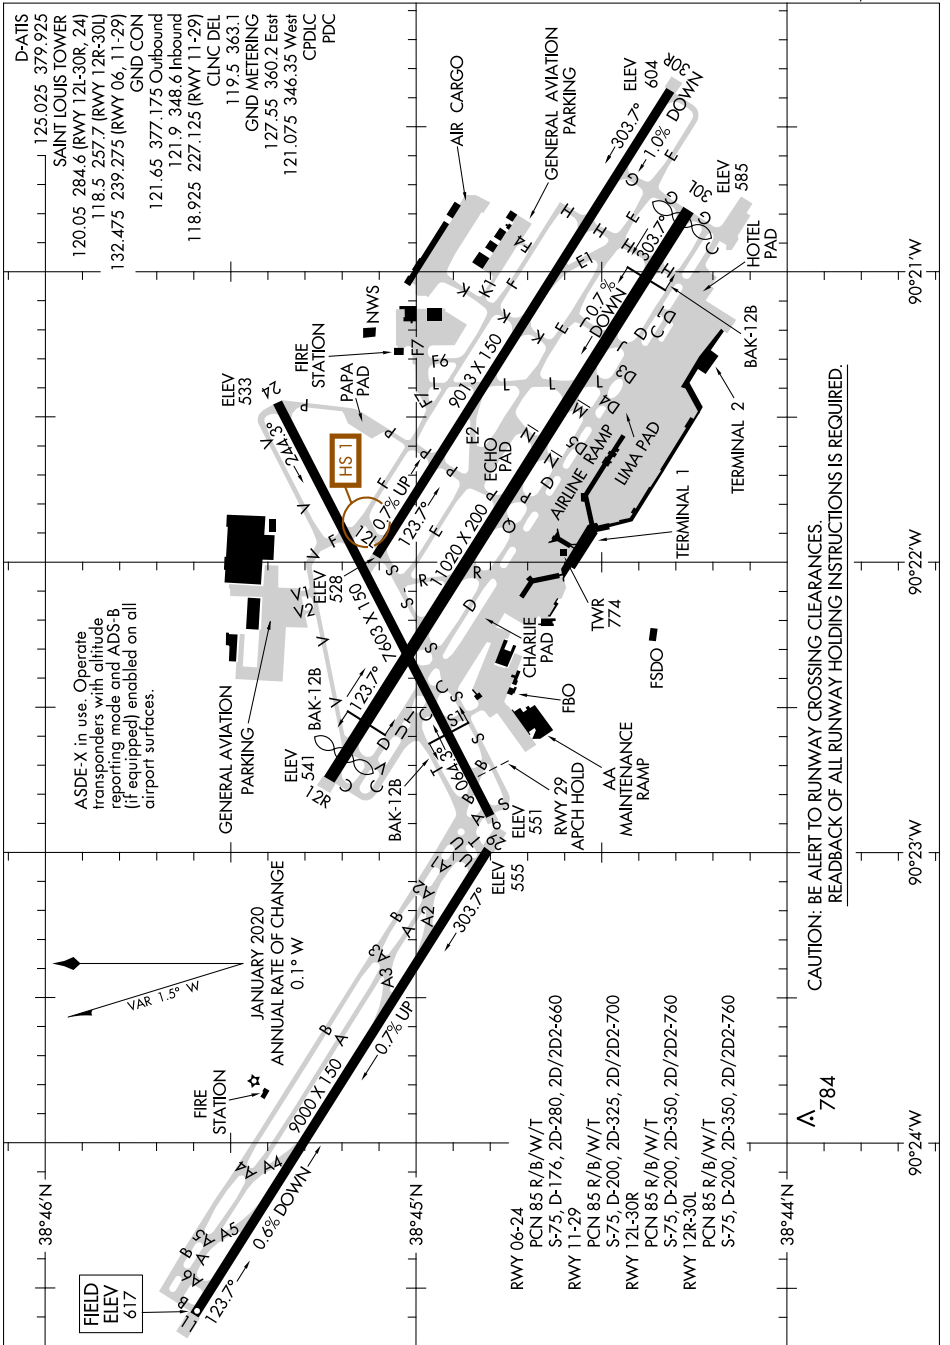

# AIRPORT DIAGRAM

ST LOUIS LAMBERT INTL (STL)

ST LOUIS, MISSOURI

AL-360 (FAA)

NC-3, 14 JUL 2022 to 11 AUG 2022

NC-3, 14 JUL 2022 to 11 AUG 2022

NC-3, 14 JUL 2022 to 11 AUG 2022

# AIRPORT DIAGRAM

ST LOUIS, MISSOURI

ST LOUIS LAMBERT INTL (STL)

ST LOUIS, MISSOURI

ST LOUIS LAMBERT INTL (STL)