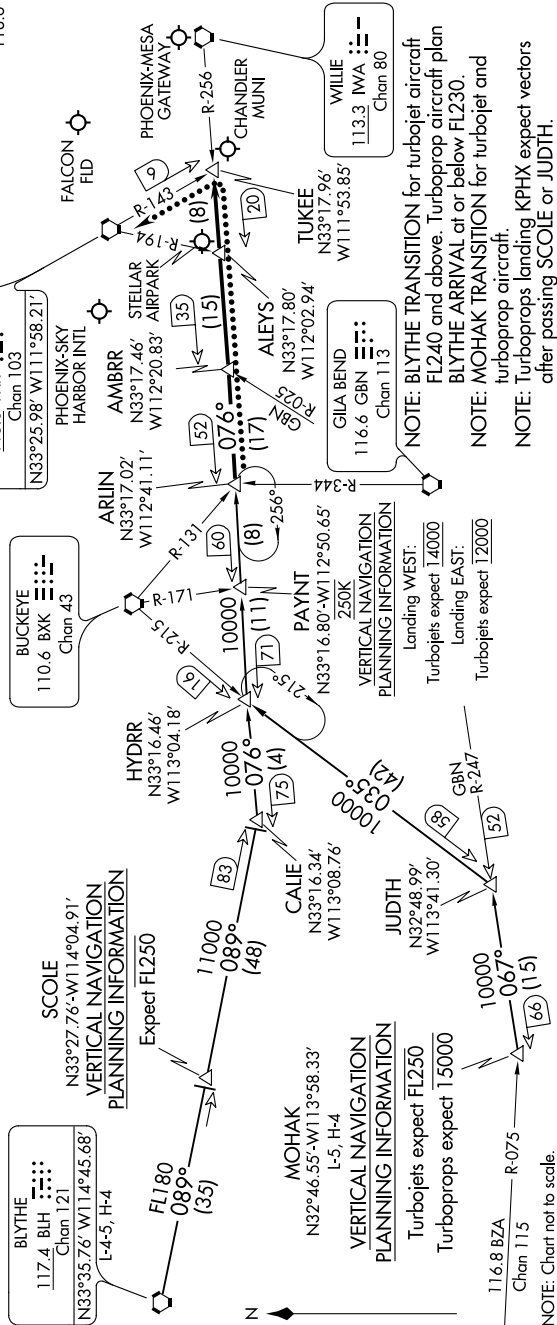

# ARLIN FOUR ARRIVAL

AL-322 (FAA)

PHOENIX, ARIZONA

SW-4, 14 JUL 2022 to 11 AUG 2022

## ARRIVAL ROUTE DESCRIPTION

**BLYTHE TRANSITION (BLH.ARLIN4):** From over BLH VORTAC on BLH R-089 and IWA R-256 to ARLIN INT. Thence. . . .

**MOHAK TRANSITION (MOHAK.ARLIN4):** From over MOHAK INT on GBN R-247 and BXK R-215 to HYDRR INT, then on IWA R-256 to ARLIN INT. Thence. . . .

**PHOENIX SKY HARBOR INTL:** Rwy 7L/R or 8: From over ARLIN, Expect vectors to final approach course; Rwy 25L/R or 26: From over ARLIN, on IWA R-256 to TUKEE. Expect vectors to final approach course prior to TUKEE.

**SATELLITE AIRPORTS:** Expect vectors after passing SCOPE or JUDTH.

**LOST COMMUNICATIONS:** After ARLIN, on IWA R-256 and PXR R-143 to PXR VORTAC.