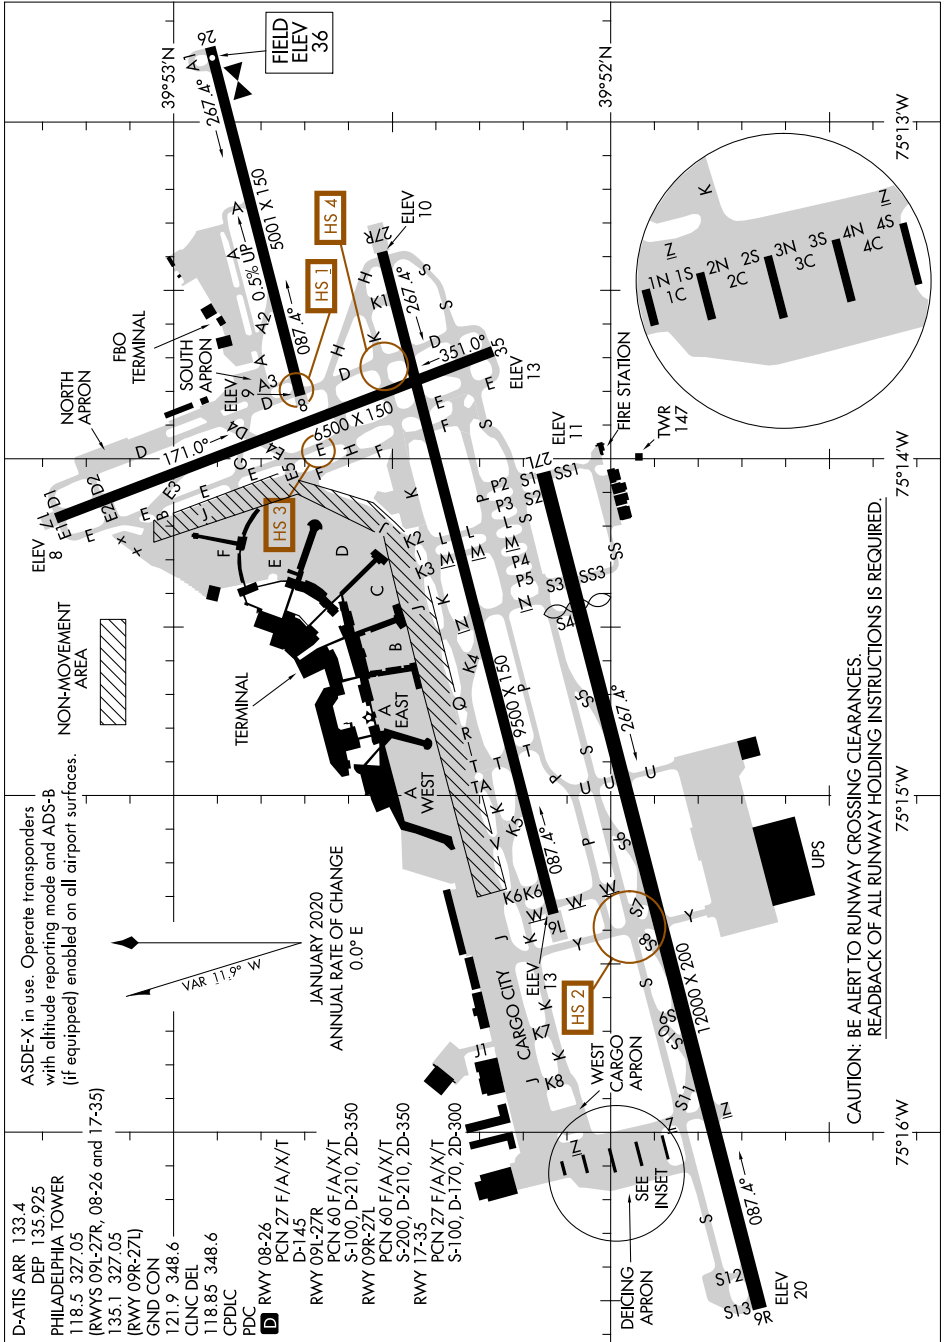

AIRPORT DIAGRAM

AL-320 (FAA)

PHILADELPHIA INTL (PHL)
PHILADELPHIA, PENNSYLVANIA

NE-4, 14 JUL 2022 to 11 AUG 2022

NE-4, 14 JUL 2022 to 11 AUG 2022

AIRPORT DIAGRAM

PHILADELPHIA, PENNSYLVANIA
PHILADELPHIA INTL (PHL)