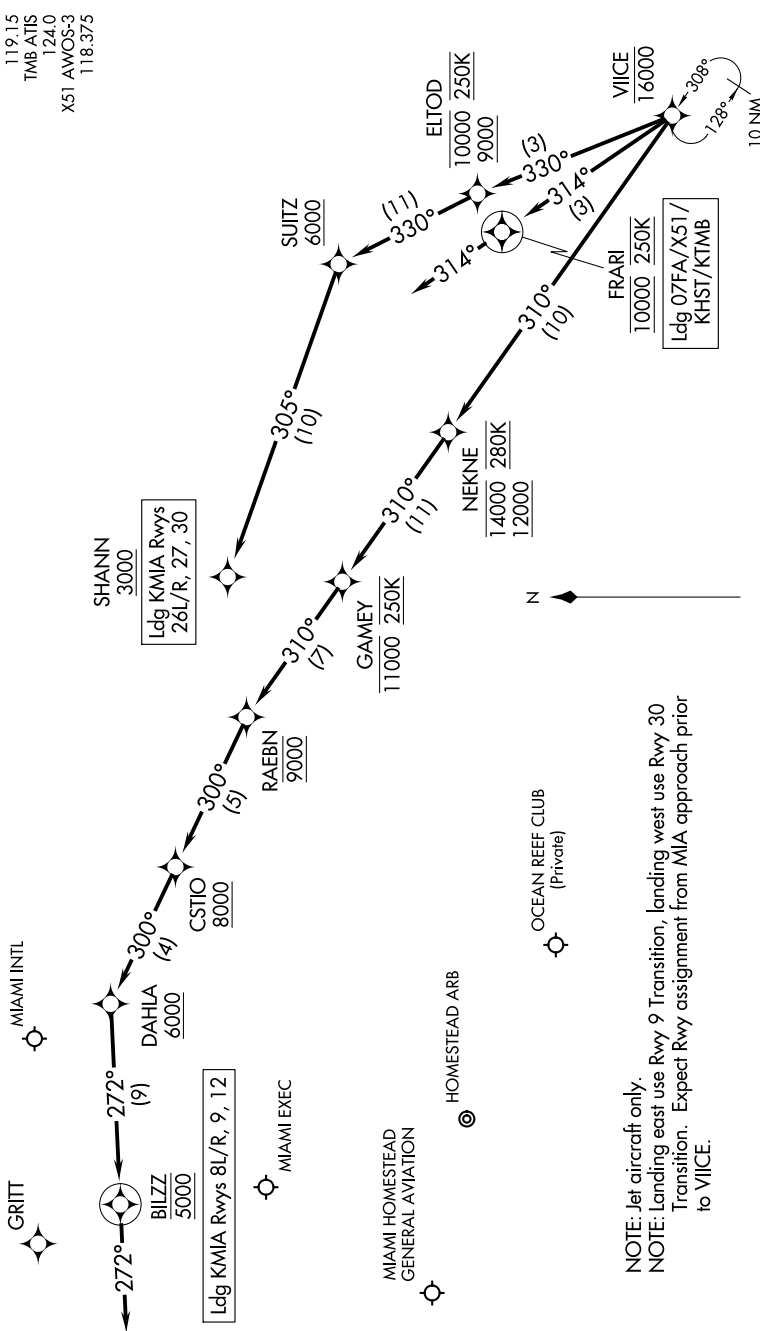

VIICE TWO ARRIVAL (RNAV) Arrival Routes

MIAMI, FLORIDA

MIAMI APP CON
 120.5 350.225
 KHST ATIS ★
 132.275 269.9
 MIA D-ATIS
 119.15
 TMB ATIS
 124.0
 X51 AWOS-3
 118.375

RNAV 1 - DME/DME/IRU or GPS.
 RADAR required.

NOTE: Jet aircraft only.
 NOTE: Landing east use Rwy 9 Transition, landing west use Rwy 30 Transition. Expect Rwy assignment from MIA approach prior to VIICE.

(NARRATIVE ON FOLLOWING PAGE)

NOTE: Chart not to scale.

SE-3, 14 JUL 2022 to 11 AUG 2022

SE-3, 14 JUL 2022 to 11 AUG 2022

VIICE TWO ARRIVAL (RNAV) Arrival Routes

MIAMI, FLORIDA