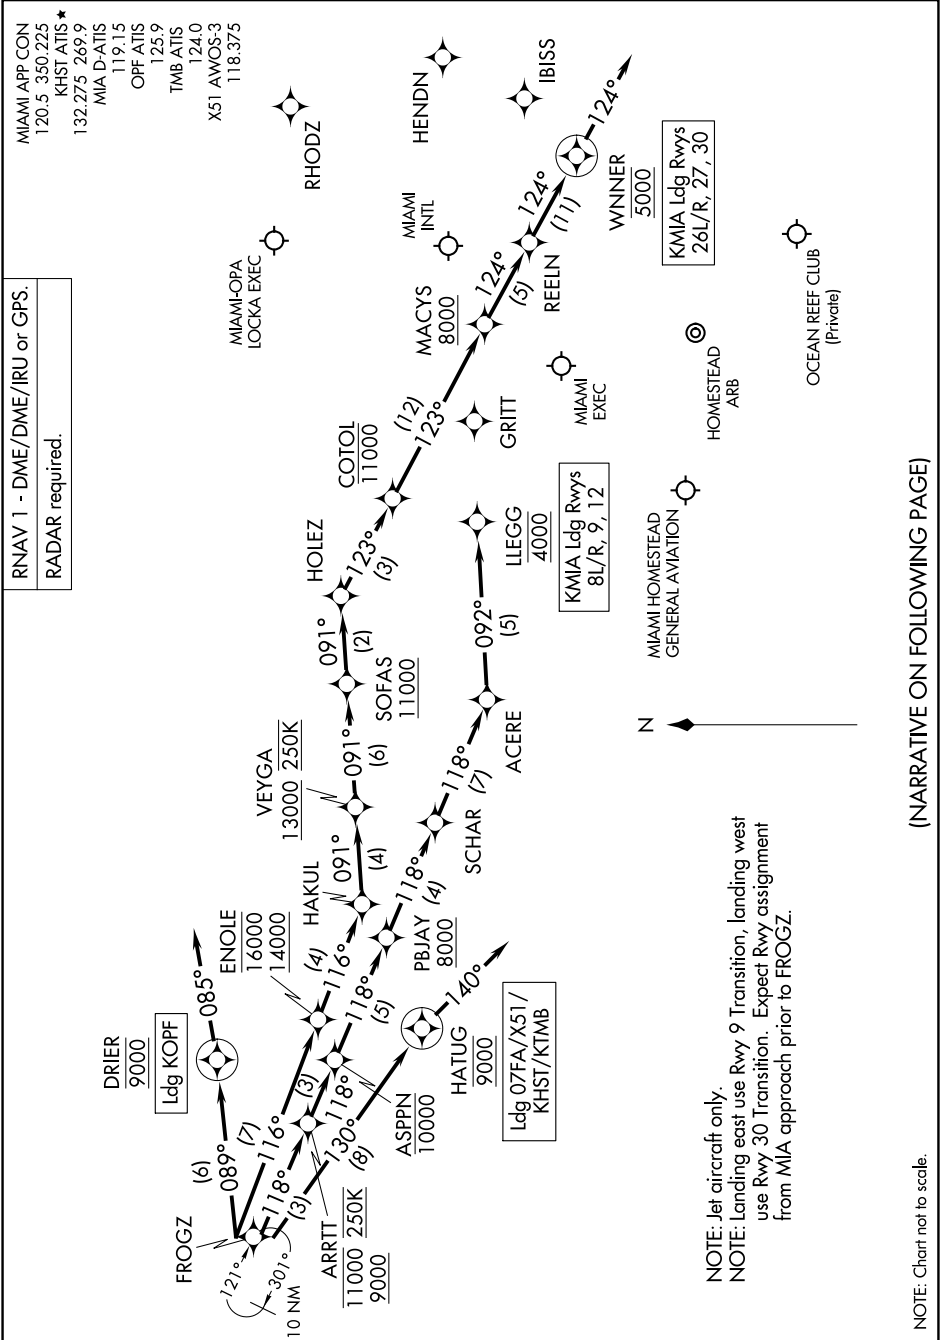

FROGZ TWO ARRIVAL (RNAV) Arrival Routes

MIAMI, FLORIDA

SE-3, 14 JUL 2022 to 11 AUG 2022

NOTE: Jet aircraft only.
 NOTE: Landing east use Rwy 9 Transition, landing west use Rwy 30 Transition. Expect Rwy assignment from MIA approach prior to FROGZ.

NOTE: Chart not to scale.

(NARRATIVE ON FOLLOWING PAGE)

SE-3, 14 JUL 2022 to 11 AUG 2022

FROGZ TWO ARRIVAL (RNAV) Arrival Routes

MIAMI, FLORIDA