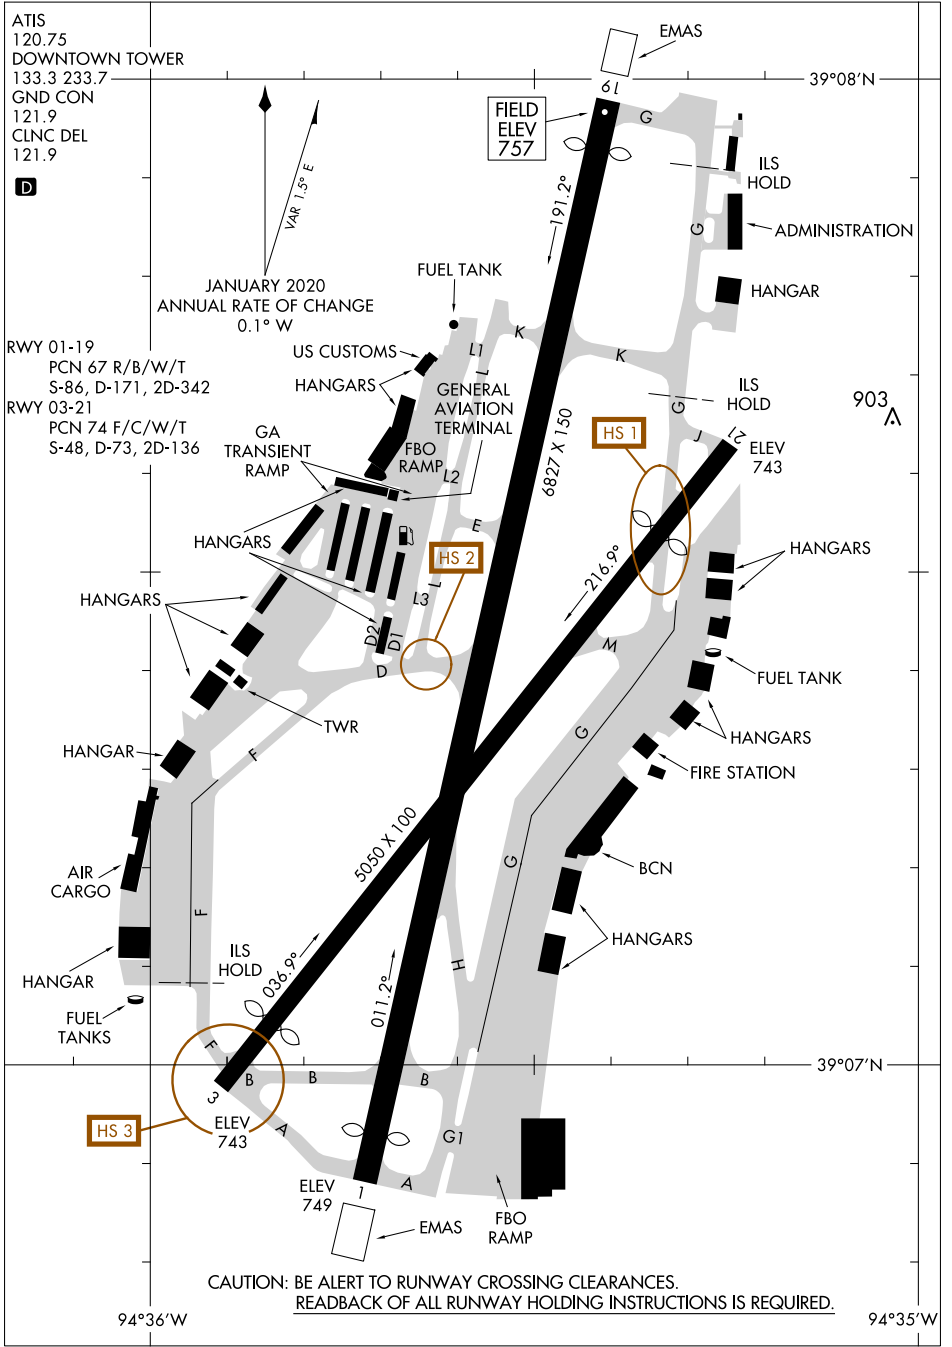

22139

# AIRPORT DIAGRAM

CHARLES B WHEELER DOWNTOWN (MKC)  
AL-213 (FAA) KANSAS CITY, MISSOURI

NC-3, 14 JUL 2022 to 11 AUG 2022

NC-3, 14 JUL 2022 to 11 AUG 2022

# AIRPORT DIAGRAM

22139

KANSAS CITY, MISSOURI  
CHARLES B WHEELER DOWNTOWN (MKC)