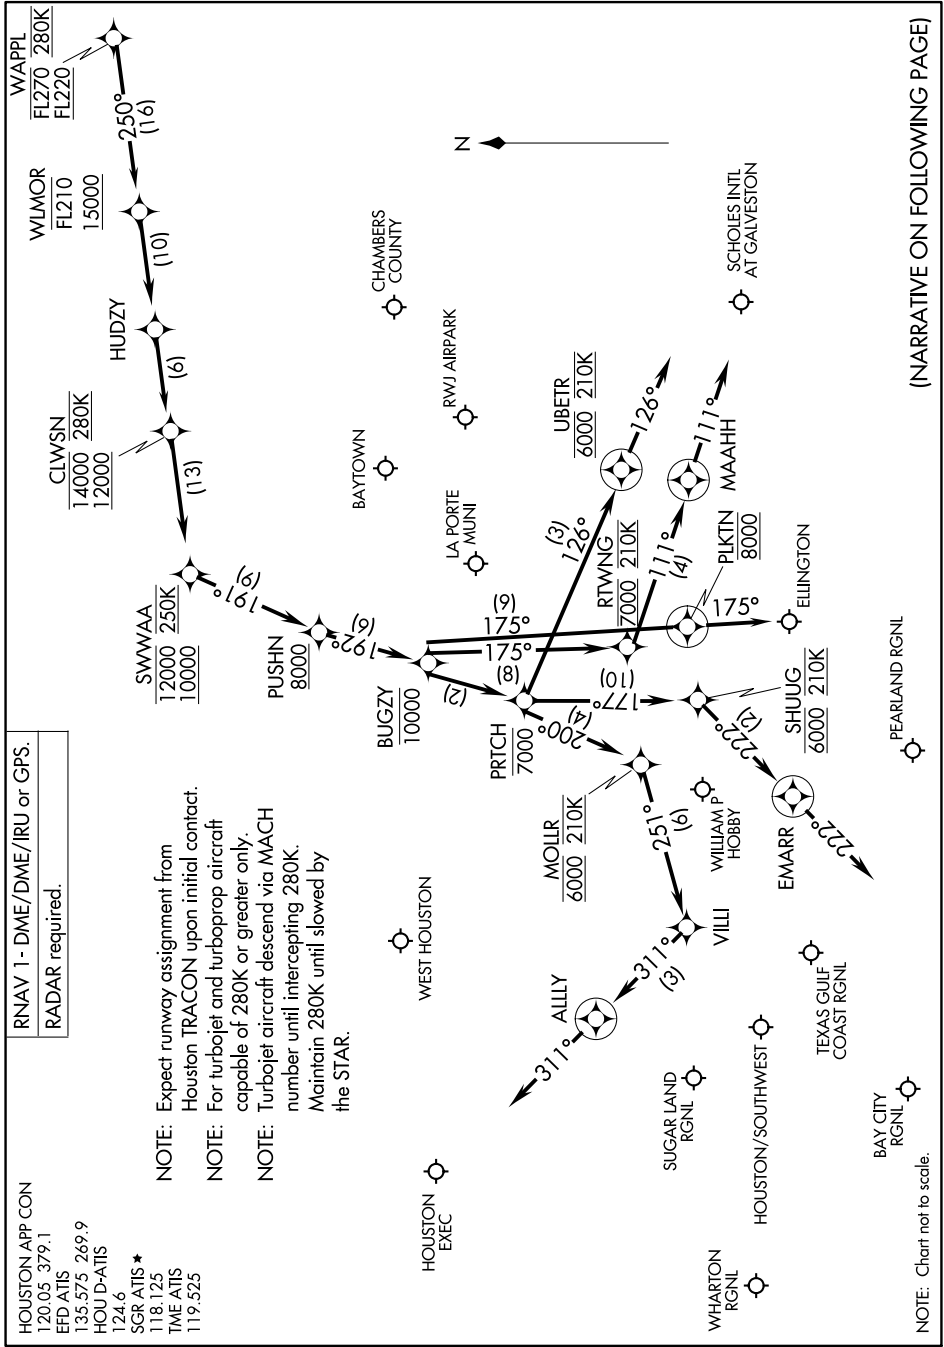

WAPPL SIX ARRIVAL (RNAV) Arrival Routes

HOUSTON, TEXAS

SC-5, 14 JUL 2022 to 11 AUG 2022

RNAV 1 - DME/DME/IRU or GPS.  
 RADAR required.

HOUSTON APP CON  
 120.05 379.1  
 EFD ATIS  
 135.575 269.9  
 HOU D-ATIS  
 124.6  
 SGR ATIS \*  
 118.125  
 TME ATIS  
 119.525

NOTE: Expect runway assignment from Houston TRACON upon initial contact.  
 NOTE: For turbojet and turboprop aircraft capable of 280K or greater only.  
 NOTE: Turbojet aircraft descend via MACH number until intercepting 280K. Maintain 280K until slowed by the STAR.

(NARRATIVE ON FOLLOWING PAGE)

SC-5, 14 JUL 2022 to 11 AUG 2022

WAPPL SIX ARRIVAL (RNAV) Arrival Routes

HOUSTON, TEXAS

NOTE: Chart not to scale.