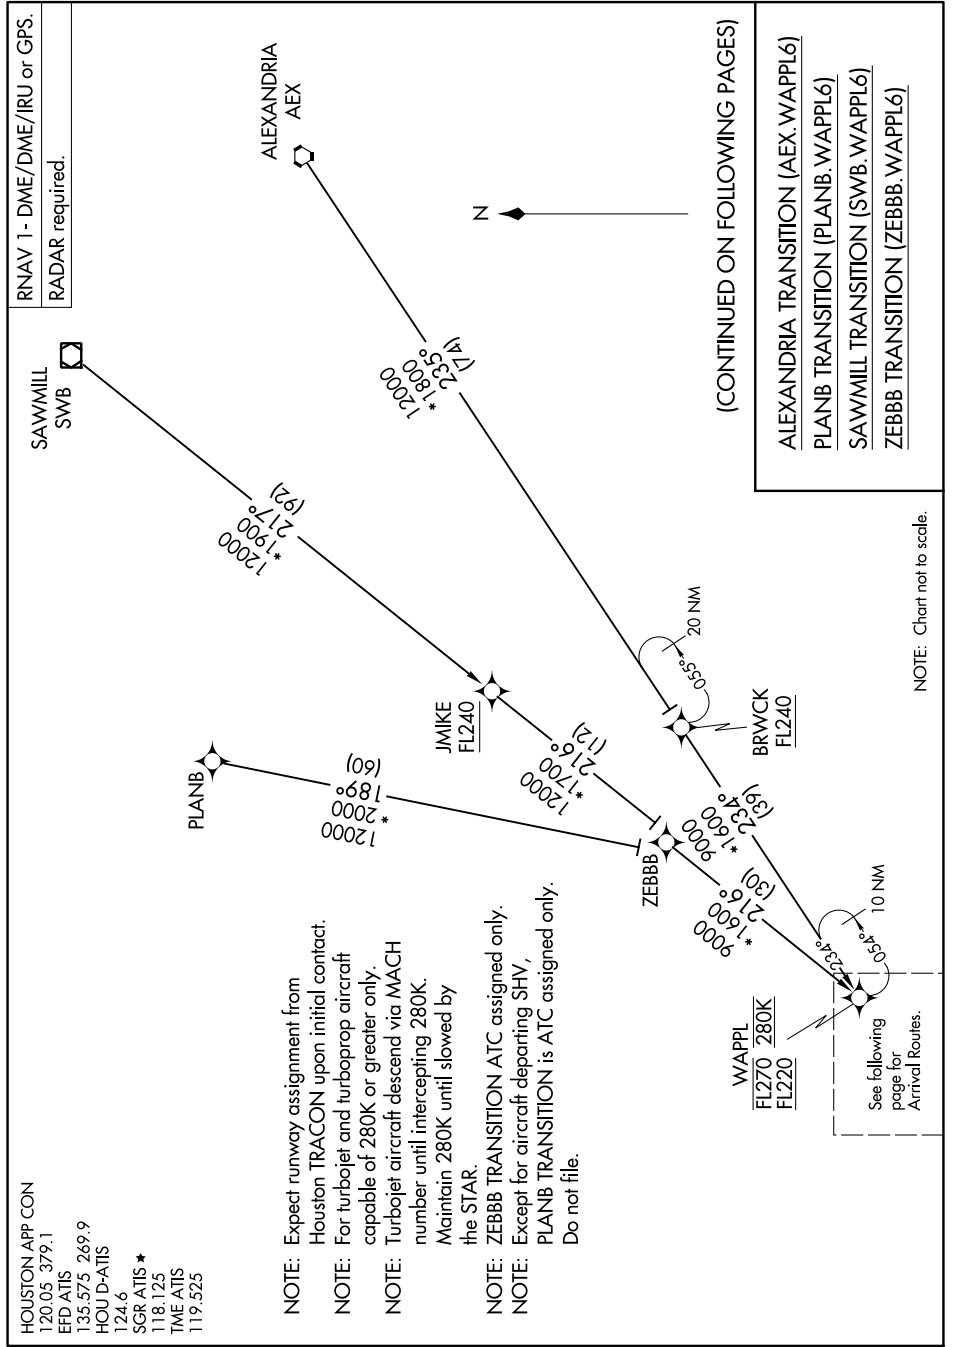

WAPPL SIX ARRIVAL (RNAV) Transition Routes

HOUSTON, TEXAS

SC-5, 14 JUL 2022 to 11 AUG 2022

WAPPL SIX ARRIVAL (RNAV) Transition Routes

HOUSTON, TEXAS

SC-5, 14 JUL 2022 to 11 AUG 2022