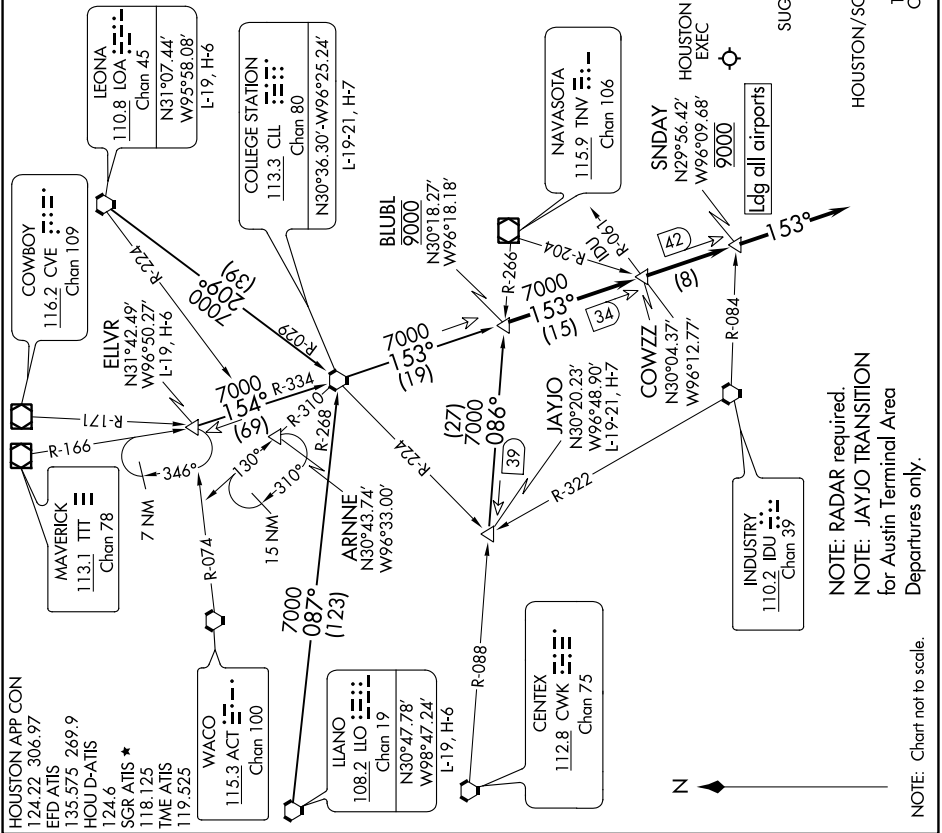

BLUBELL FOUR ARRIVAL

HOUSTON, TEXAS

SC-5, 14 JUL 2022 to 11 AUG 2022

ARRIVAL ROUTE DESCRIPTION

COLLEGE STATION TRANSITION (CLL.BLUBL4):
From over CLL VORTAC on CLL R-153 to BLUBL. Thence

ELIVR TRANSITION (ELVVR.BLUBL4): From over ELIVR on CLL R-334 to CLL VORTAC, then on CLL R-153 to BLUBL. Thence

JAYJO TRANSITION (JAYJO.BLUBL4): From over JAYJO on TNV R-266 to BLUBL. Thence

LEONA TRANSITION (LOA.BLUBL4): From over LOA VORTAC on LOA R-209 and CLL R-029 to CLL VORTAC, then on CLL R-153 to BLUBL. Thence

ILANO TRANSITION (ILO.BLUBL4): From over ILO VORTAC on ILO R-087 and CLL R-268 to CLL VORTAC, then on CLL R-153 to BLUBL. Thence

. . . . From over BLUBL on CLL R-153 to cross **SNDAY** at 9000, from **SNDAY** fly heading 153°. Expect vectors to final approach course at or prior to **SNDAY**.

SC-5, 14 JUL 2022 to 11 AUG 2022

BLUBELL FOUR ARRIVAL

HOUSTON, TEXAS

NOTE: Chart not to scale.

NOTE: RADAR required for Austin Terminal Area Departures only.