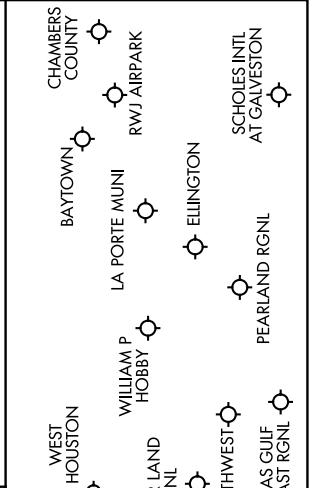

BLUBELL FOUR ARRIVAL

HOUSTON, TEXAS

SC-5, 14 JUL 2022 to 11 AUG 2022

ARRIVAL ROUTE DESCRIPTION

COLLEGE STATION TRANSITION (CLL.BLUBL4):
From over CLL VORTAC on CLL R-153 to BLUBL. Thence

ELIVR TRANSITION (ELVVR.BLUBL4): From over ELIVR on CLL R-334 to CLL VORTAC, then on CLL R-153 to BLUBL. Thence

JAYJO TRANSITION (JAYJO.BLUBL4): From over JAYJO on TNV R-266 to BLUBL. Thence

LEONA TRANSITION (LOA.BLUBL4): From over LOA VORTAC on LOA R-209 and CLL R-029 to CLL VORTAC, then on CLL R-153 to BLUBL. Thence

ILANO TRANSITION (ILO.BLUBL4): From over ILO VORTAC on ILO R-087 and CLL R-268 to CLL VORTAC, then on CLL R-153 to BLUBL. Thence

. . . . From over BLUBL on CLL R-153 to cross **SNDAY** at 9000, from **SNDAY** fly heading 153°. Expect vectors to final approach course at or prior to **SNDAY**.

SC-5, 14 JUL 2022 to 11 AUG 2022

BLUBELL FOUR ARRIVAL

HOUSTON, TEXAS

NOTE: Chart not to scale.

NOTE: RADAR required for Austin Terminal Area Departures only.