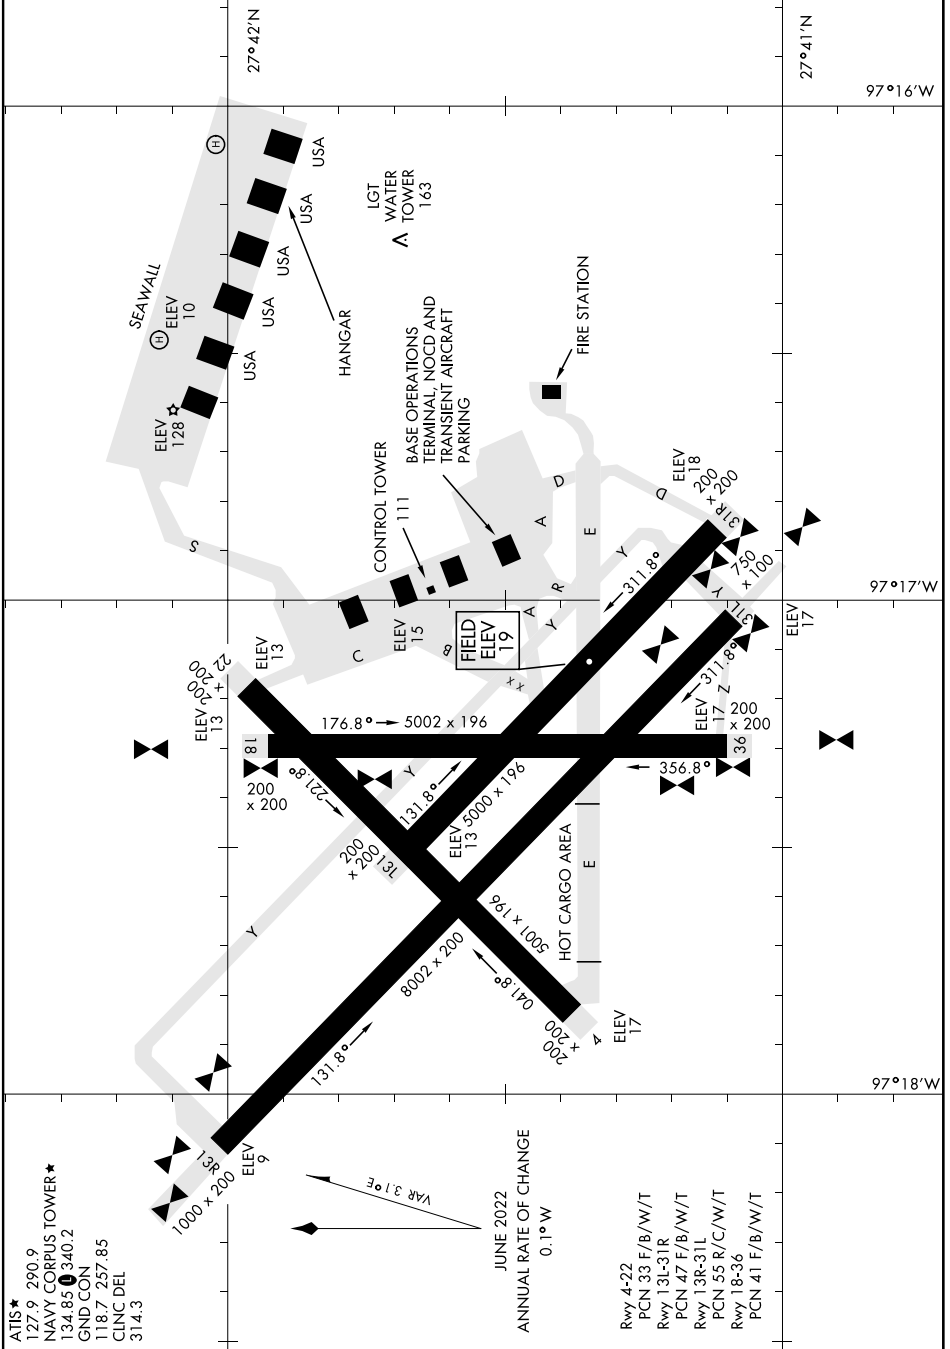

AIRPORT DIAGRAM

AL-98 [USN]

CORPUS CHRISTI NAS (TRUAX FLD) (KNGP)

CORPUS CHRISTI, TEXAS

SC-3, 14 JUL 2022 to 11 AUG 2022

SC-3, 14 JUL 2022 to 11 AUG 2022

AIRPORT DIAGRAM

CORPUS CHRISTI, TEXAS

CORPUS CHRISTI NAS (TRUAX FLD) (KNGP)