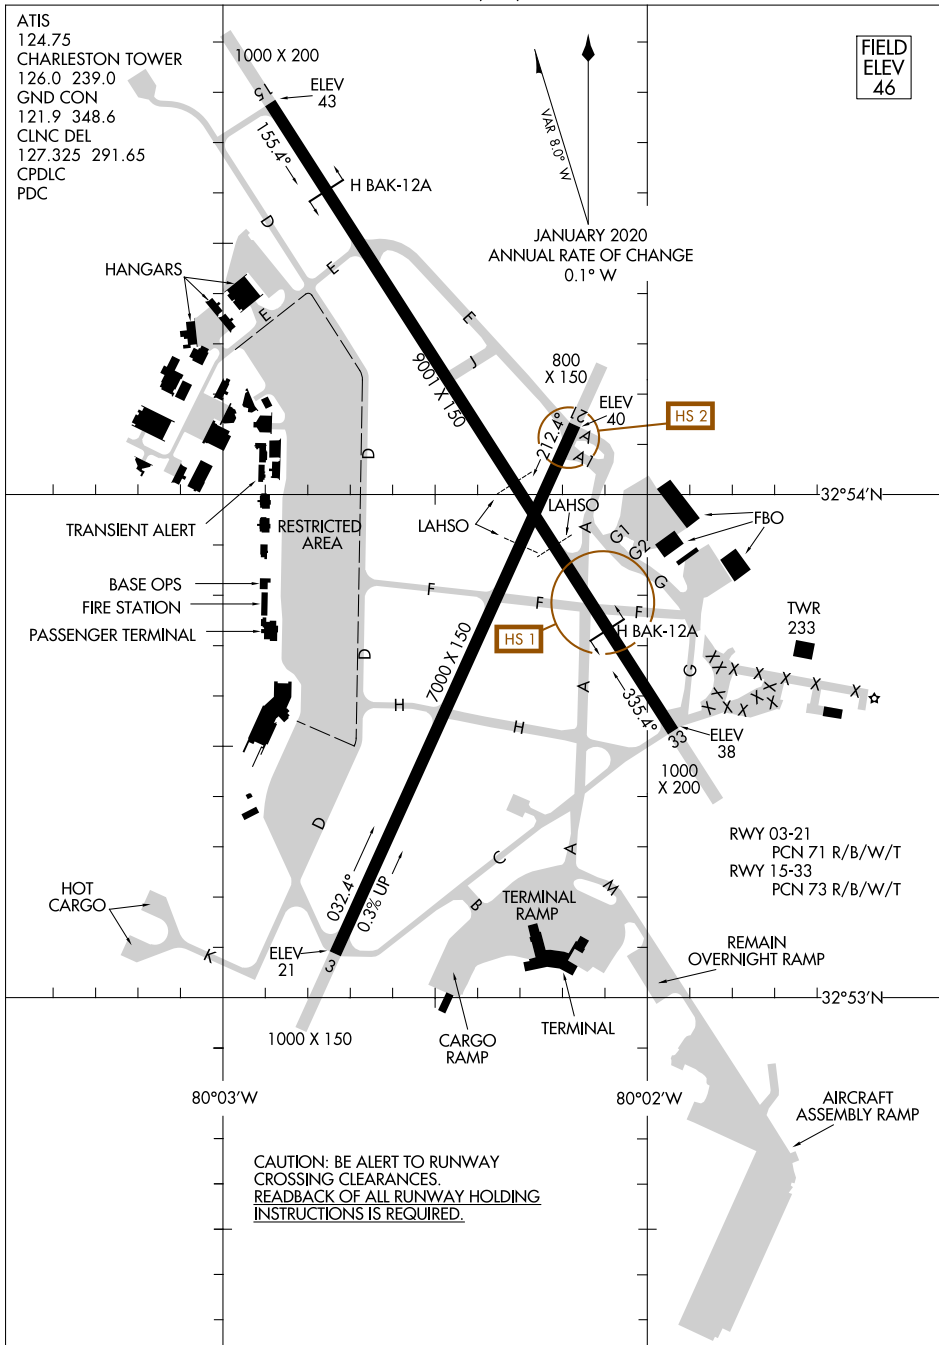

# AIRPORT DIAGRAM

AL-76 (FAA)

CHARLESTON AFB/INTL (CHS)  
CHARLESTON, SOUTH CAROLINA

SE-2, 14 JUL 2022 to 11 AUG 2022

SE-2, 14 JUL 2022 to 11 AUG 2022

# AIRPORT DIAGRAM

CHARLESTON, SOUTH CAROLINA  
CHARLESTON AFB/INTL (CHS)