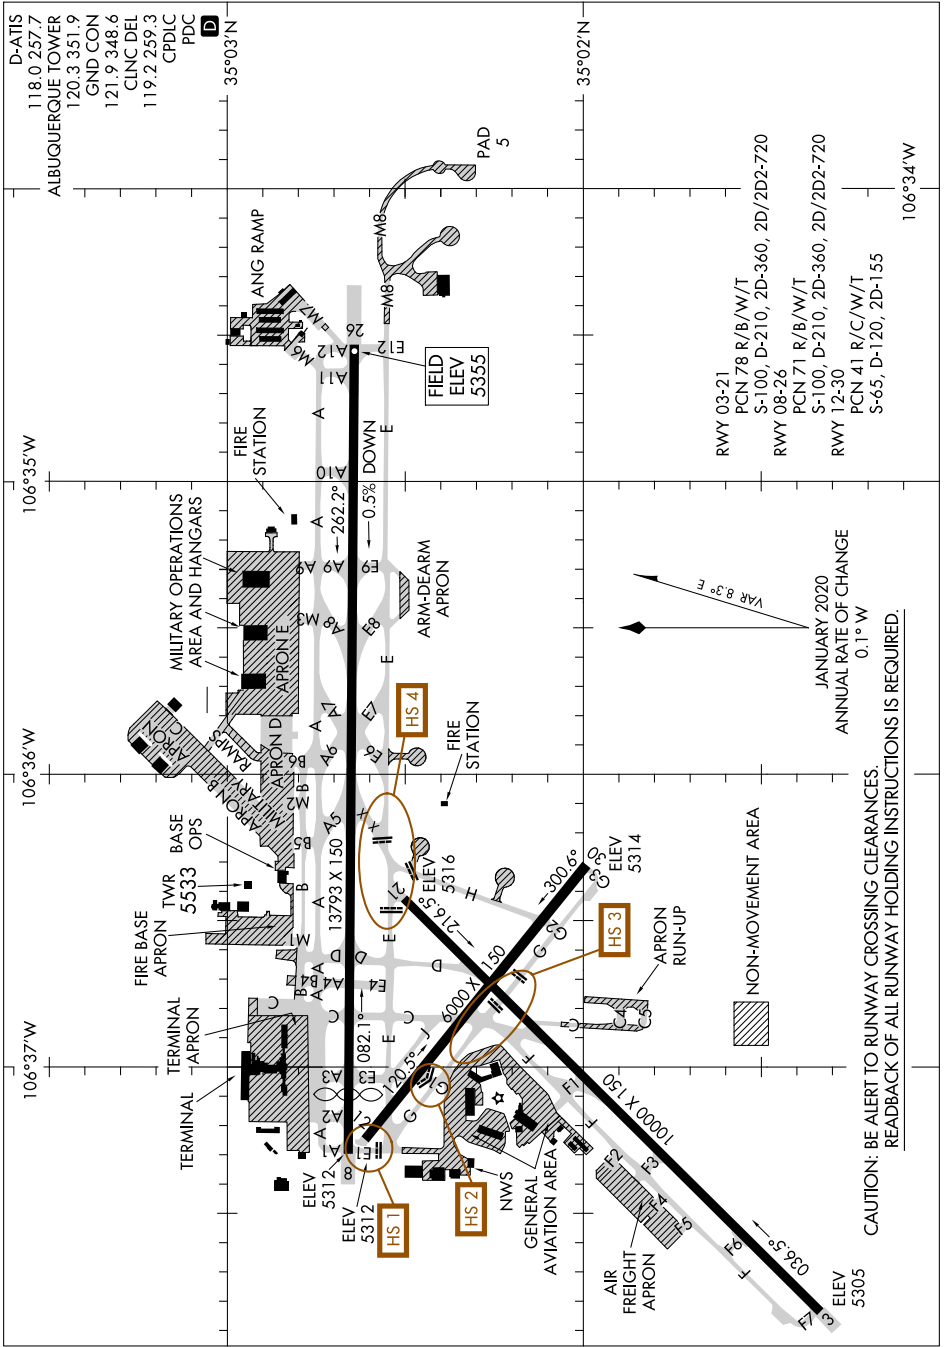

AIRPORT DIAGRAM

AL-12 (FAA)

ALBUQUERQUE INTL SUNPORT (ABQ)
ALBUQUERQUE, NEW MEXICO

SW-1, 14 JUL 2022 to 11 AUG 2022

SW-1, 14 JUL 2022 to 11 AUG 2022

AIRPORT DIAGRAM

ALBUQUERQUE, NEW MEXICO
ALBUQUERQUE INTL SUNPORT (ABQ)