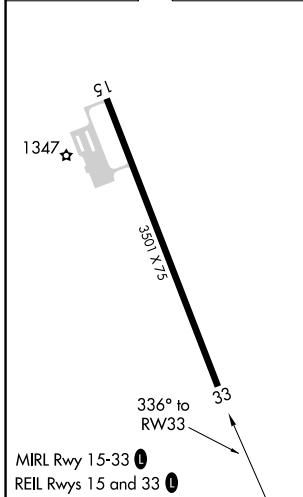

CATEGORY	A	B	C	D
LPV DA	1569-1	263 (300-1)		NA
LNAV/VNAV DA	1619-1	313 (400-1)		NA
LNAV MDA	1680-1	374 (400-1)		NA

NC-2, 16 JUN 2022 to 14 JUL 2022

NC-2, 16 JUN 2022 to 14 JUL 2022