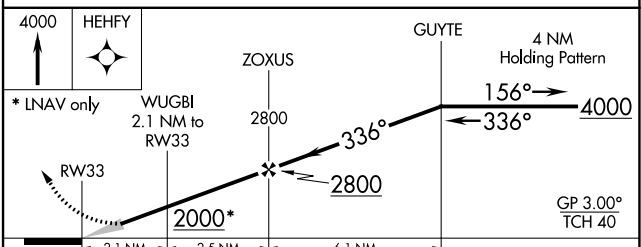

CATEGORY	A	B	C	D
LPV DA	1569-1	263 (300-1)		NA
LNAV/VNAV DA	1619-1	313 (400-1)		NA
LNAV MDA	1680-1	374 (400-1)		NA

NC-2, 16 JUN 2022 to 14 JUL 2022

NC-2, 16 JUN 2022 to 14 JUL 2022