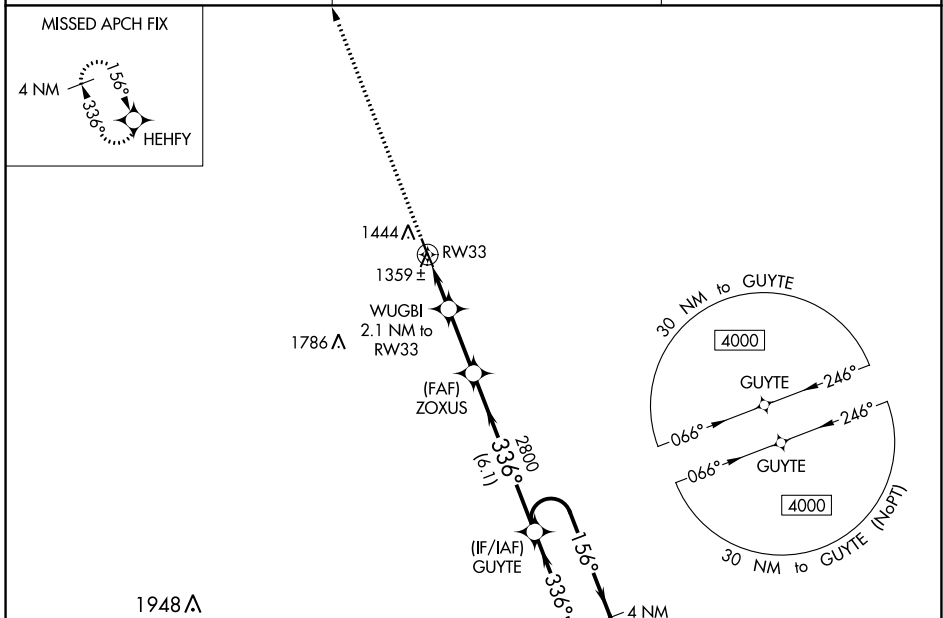

WAAS CH 63032 W33A	APP CRS 336°	Rwy Idg TDZE Apt Elev	3501 1306 1306

RNAV (GPS) RWY 33

TECUMSEH MUNI (ØG3)

RNP APCH.	MISSED APPROACH: Climb to 4000 direct HEH FY and hold.
▼ Baro-VNAV NA. Use Nebraska City altimeter setting, when not received, use Beatrice altimeter setting and increase all DA 3 feet and all MDA 20 feet. ▲ NA	

AFK AWOS-3PT 128.325	MINNEAPOLIS CENTER 126.4 317.7	CTAF 122.9

ELEV 1306	TDZE 1306