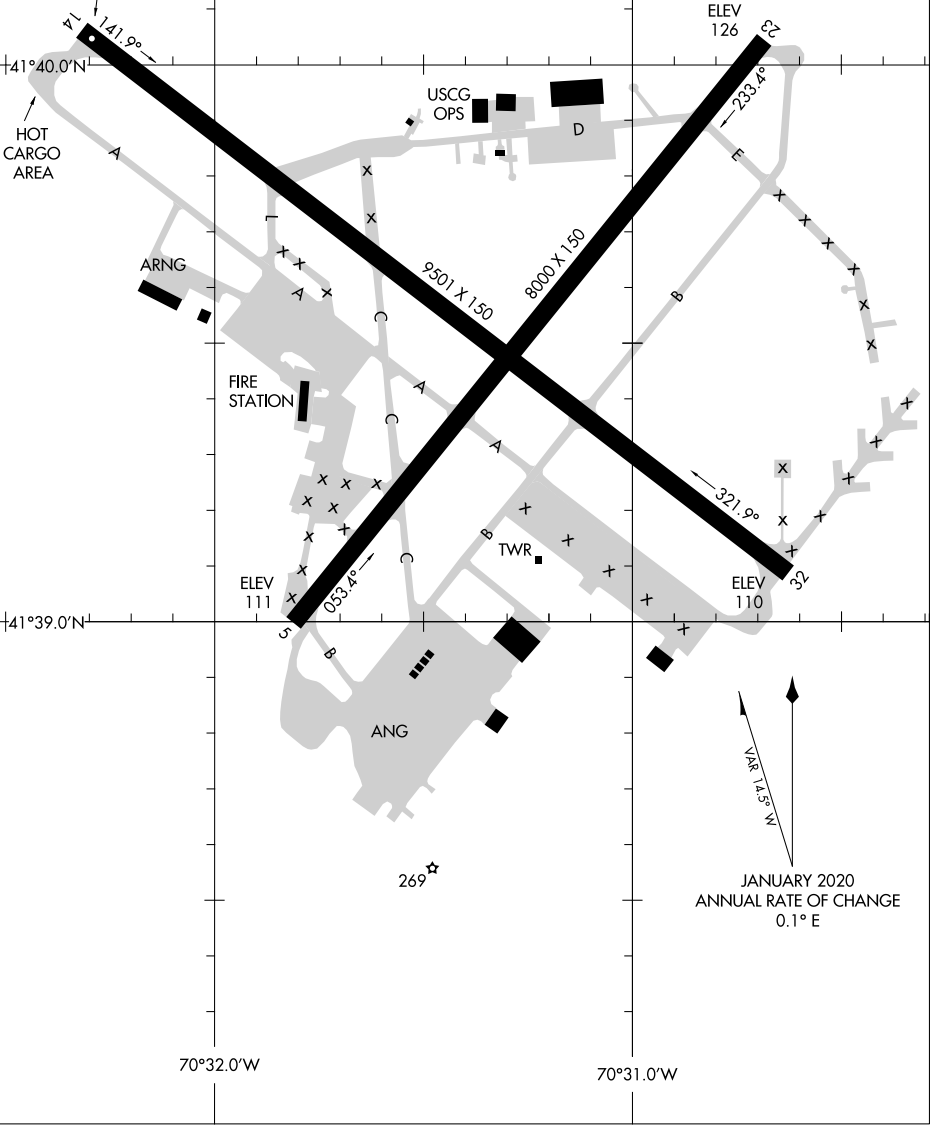

# AIRPORT DIAGRAM

CAPE COD COAST GUARD AIR STATION (F/MH)  
AL-10362 (FAA)  
FALMOUTH, MASSACHUSETTS

ATIS  
120.475 236.825  
COAST GUARD TOWER  
128.425 291.1  
GND CON  
124.15 275.8

CAUTION: BE ALERT TO RUNWAY CROSSING CLEARANCES.  
READBACK OF ALL RUNWAY HOLDING INSTRUCTIONS IS REQUIRED.

RWY 05-23  
PCN 33 F/A/W/T  
RWY 14-32  
PCN 26 F/A/W/T

FIELD  
ELEV  
130

NE-1, 16 JUN 2022 to 14 JUL 2022

NE-1, 16 JUN 2022 to 14 JUL 2022