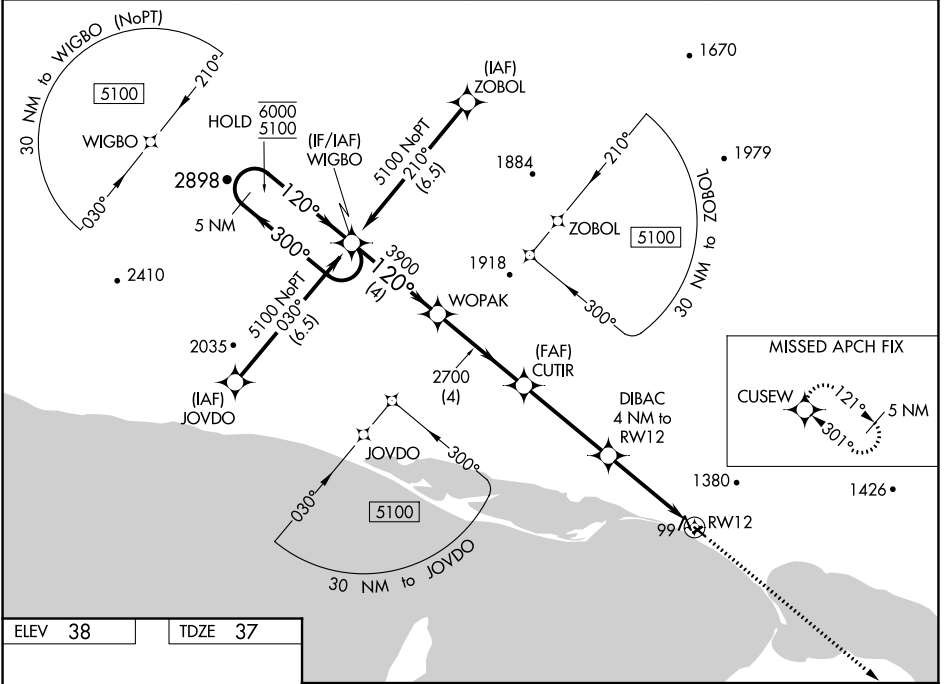

WAAS CH 77628 W12A	APP CRS 120°	Rwy Idg 2990 TDZE 37 Apt Elev 38
---------------------------------	------------------------	---

RNAV (GPS) RWY 12

BREVIG MISSION (KTS) (PFKT)

RNP APCH.

⚠ Circling NA north of Rws 12 and 23. Circling Rwy 23 NA at night.
⚠ For uncompensated Baro-VNAV systems, LNAV/VNAV NA below -25° C or above 54°C.

MISSED APPROACH: Climb to 6300 direct CUSEW and hold, continue climb-in-hold to 6300.

AWOS-3P 121.55	ANCHORAGE CENTER 133.3 290.4	NOME RADIO 135.6	CTAF 123.0
--------------------------	--	----------------------------	----------------------

ELEV 38	TDZE 37
---------	---------

CATEGORY	A	B	C	D
LPV DA	287-1	250 (300-1)		NA
LNAV/VNAV DA	287-1	250 (300-1)		NA
LNAV MDA	360-1	323 (400-1)		NA
C CIRCLING	620-1 582 (600-1)	1460-1½ 1422 (1500-1½)		NA

AK, 19 MAY 2022 to 14 JUL 2022

AK, 19 MAY 2022 to 14 JUL 2022