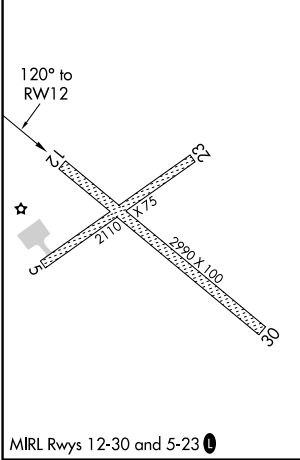

WAAS CH 77628 W12A	APP CRS 120°	Rwy Idg 2990 TDZE 37 Apt Elev 38
---------------------------------	------------------------	---

RNAV (GPS) RWY 12

BREVIG MISSION (KTS) (PFKT)

RNP APCH.

⚠ Circling NA north of Rws 12 and 23. Circling Rwy 23 NA at night.
⚠ For uncompensated Baro-VNAV systems, LNAV/VNAV NA below -25° C or above 54°C.

MISSED APPROACH: Climb to 6300 direct CUSEW and hold, continue climb-in-hold to 6300.

AWOS-3P 121.55	ANCHORAGE CENTER 133.3 290.4	NOME RADIO 135.6	CTAF 123.0
--------------------------	--	----------------------------	----------------------

ELEV 38	TDZE 37
---------	---------

CATEGORY	A	B	C	D
LPV DA	287-1	250 (300-1)		NA
LNAV/VNAV DA	287-1	250 (300-1)		NA
LNAV MDA	360-1	323 (400-1)		NA
C CIRCLING	620-1 582 (600-1)	1460-1½ 1422 (1500-1½)		NA