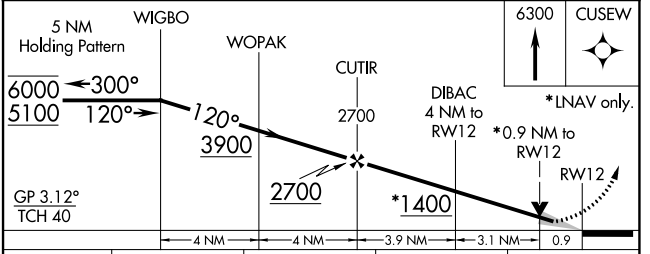

CATEGORY	A	B	C	D
LPV DA	287-1	250 (300-1)		NA
LNAV/VNAV DA	287-1	250 (300-1)		NA
LNAV MDA	360-1	323 (400-1)		NA
C CIRCLING	620-1 582 (600-1)	1460-1½ 1422 (1500-1½)		NA

AK, 19 MAY 2022 to 14 JUL 2022

AK, 19 MAY 2022 to 14 JUL 2022