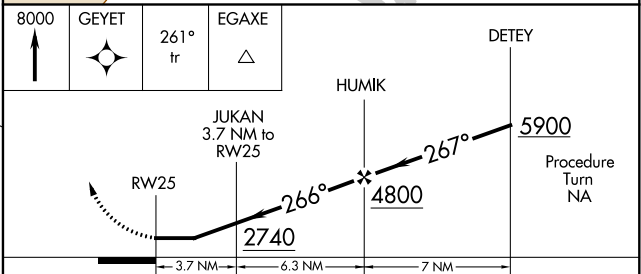

APP CRS 266°	Rwy Idg TDZE Apt Elev N/A N/A 1643

RNAV (GPS)-A

TOK JUNCTION (6K8) (PFTO)

▽ NA DME/DME RNP-0.3 NA. Use Northway altimeter setting.	MISSED APPROACH: Climb to 8000 direct GEYET and via 261° track to EGAXE and hold, continue climb-in-hold to 8000.

AWOS-3PT 118.1	ORT/PAOR ASOS 135.4	ANCHORAGE CENTER 126.55 323.0	NORTHWAY RADIO 122.4	UNICOM 122.8 (CTAF) 0

CATEGORY	A	B	C	D
CIRCLING	2580-1¼	937 (1000-1¼)	NA	

AK, 19 MAY 2022 to 14 JUL 2022

AK, 19 MAY 2022 to 14 JUL 2022