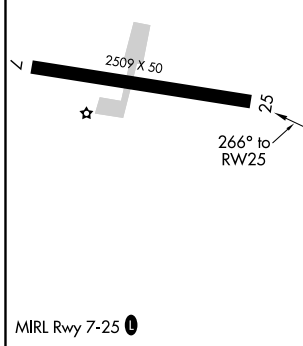

APP CRS 266°	Rwy Idg TDZE Apt Elev N/A N/A 1643

RNAV (GPS)-A

TOK JUNCTION (6K8) (PFTO)

▽ NA DME/DME RNP-0.3 NA. Use Northway altimeter setting.	MISSED APPROACH: Climb to 8000 direct GEYET and via 261° track to EGAXE and hold, continue climb-in-hold to 8000.

AWOS-3PT 118.1	ORT/PAOR ASOS 135.4	ANCHORAGE CENTER 126.55 323.0	NORTHWAY RADIO 122.4	UNICOM 122.8 (CTAF) 0

CATEGORY	A	B	C	D
CIRCLING	2580-1¼	937 (1000-1¼)	NA	

AK, 19 MAY 2022 to 14 JUL 2022

AK, 19 MAY 2022 to 14 JUL 2022