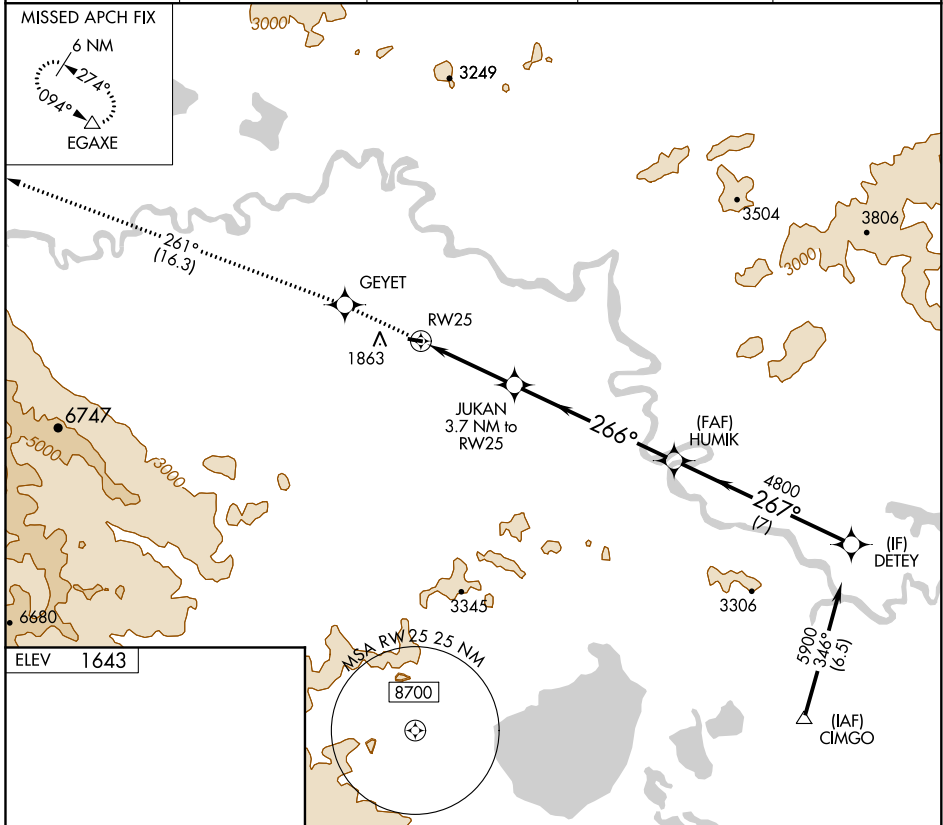

APP CRS 266°	Rwy Idg TDZE Apt Elev N/A N/A 1643
------------------------	--

RNAV (GPS)-A

TOK JUNCTION (6K8) (PFTO)

<p>▽ NA</p> <p>DME/DME RNP-0.3 NA. Use Northway altimeter setting.</p>	<p>MISSED APPROACH: Climb to 8000 direct GEYET and via 261° track to EGAXE and hold, continue climb-in-hold to 8000.</p>
---	--

AWOS-3PT 118.1	ORT/PAOR ASOS 135.4	ANCHORAGE CENTER 126.55 323.0	NORTHWAY RADIO 122.4	UNICOM 122.8 (CTAF) 0
--------------------------	-------------------------------	---	--------------------------------	--

CATEGORY	A	B	C	D
CIRCLING	2580-1¼	937 (1000-1¼)	NA	

AK, 19 MAY 2022 to 14 JUL 2022

AK, 19 MAY 2022 to 14 JUL 2022