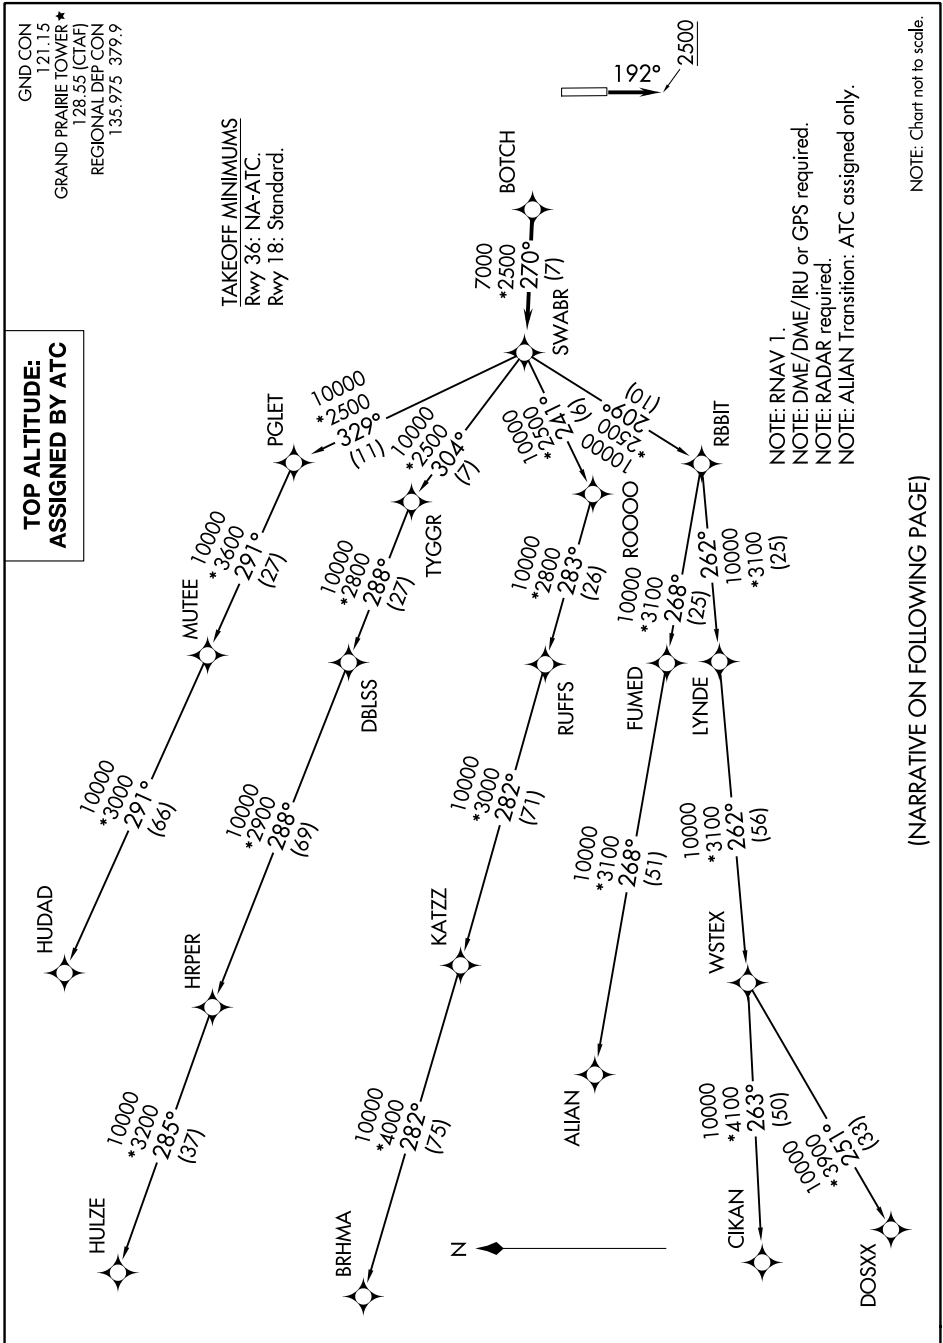

SWABR ONE DEPARTURE (RNAV)

SC-2, 16 JUN 2022 to 14 JUL 2022

SWABR ONE DEPARTURE (RNAV)

(NARRATIVE ON FOLLOWING PAGE)

SC-2, 16 JUN 2022 to 14 JUL 2022