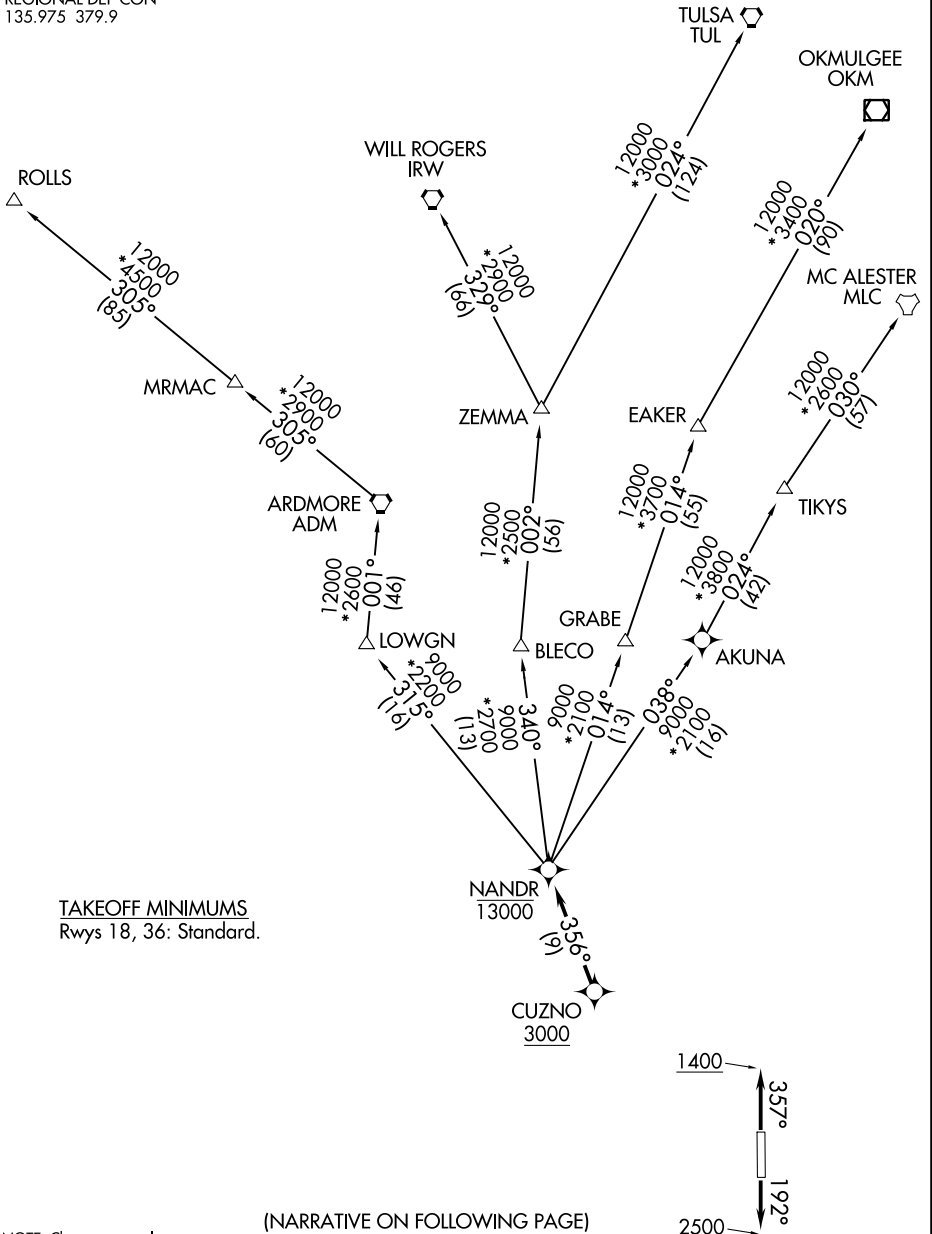

NANDR ONE DEPARTURE (RNAV)

GRAND PRAIRIE, TEXAS

GND CON
 121.15
 GRAND PRAIRIE TOWER *
 128.55 (CTAF)
 REGIONAL DEP CON
 135.975 379.9

RNAV 1 - DME/DME/IRU or GPS.
 RADAR required.

**TOP ALTITUDE:
 ASSIGNED BY ATC**

SC-2, 16 JUN 2022 to 14 JUL 2022

SC-2, 16 JUN 2022 to 14 JUL 2022

NOTE: Chart not to scale.

NANDR ONE DEPARTURE (RNAV)

(NANDR1.NANDR) 19MAY22

GRAND PRAIRIE, TEXAS
 GRAND PRAIRIE MUNI (GPM)