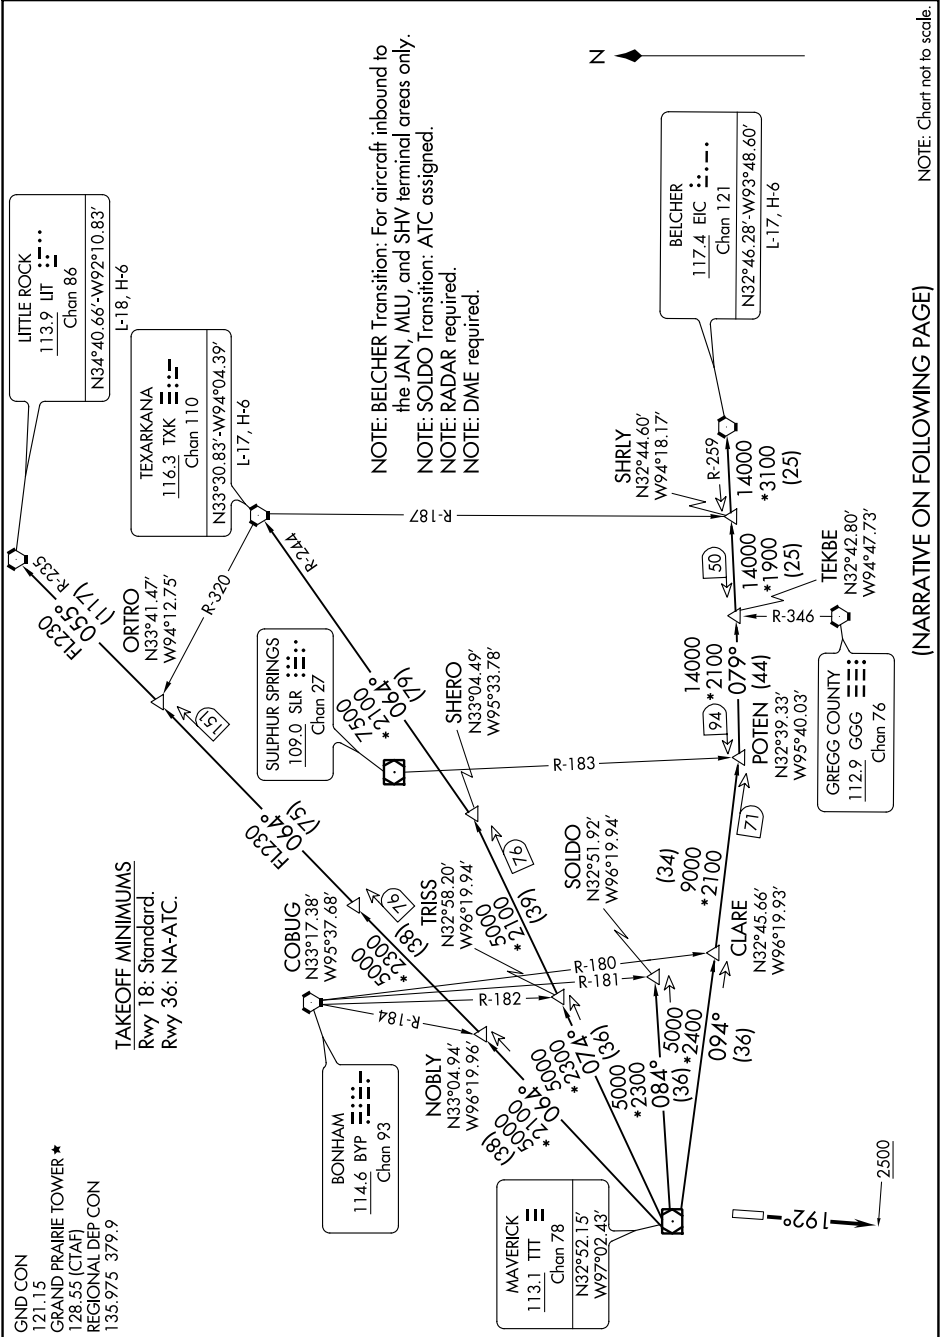

# DALLAS ONE DEPARTURE

GRAND PRAIRIE, TEXAS

SC-2, 16 JUN 2022 to 14 JUL 2022

NOTE: Chart not to scale

(NARRATIVE ON FOLLOWING PAGE)

SC-2, 16 JUN 2022 to 14 JUL 2022

# DALLAS ONE DEPARTURE

GRAND PRAIRIE, TEXAS