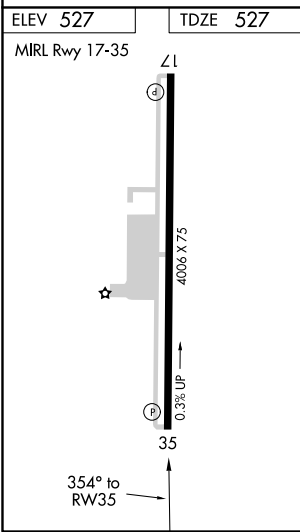

APP CRS 354°	Rwy Idg 4006
	TDZE 527
	Apt Elev 527

RNAV (GPS) RWY 35

SALLISAW MUNI (JSV)

▽ DME/DME RNP-0.3 NA. Night landing: Rwy 17 NA.
△ NA Helicopter visibility reduction below ¾ SM NA.

MISSED APPROACH: Climb to 3100
direct JENKO WP and hold.

AWOS-3 118.475	RAZORBACK APP CON * 120.9 343.75	UNICOM 122.7 (CTAF)

CATEGORY	A	B	C	D
LNAV MDA	1160-1 633 (700-1)		1160-1¾ 633 (700-1¾)	NA
CIRCLING	1160-1 633 (700-1)		1300-2¼ 773 (800-2¼)	NA

SC-1, 16 JUN 2022 to 14 JUL 2022

SC-1, 16 JUN 2022 to 14 JUL 2022