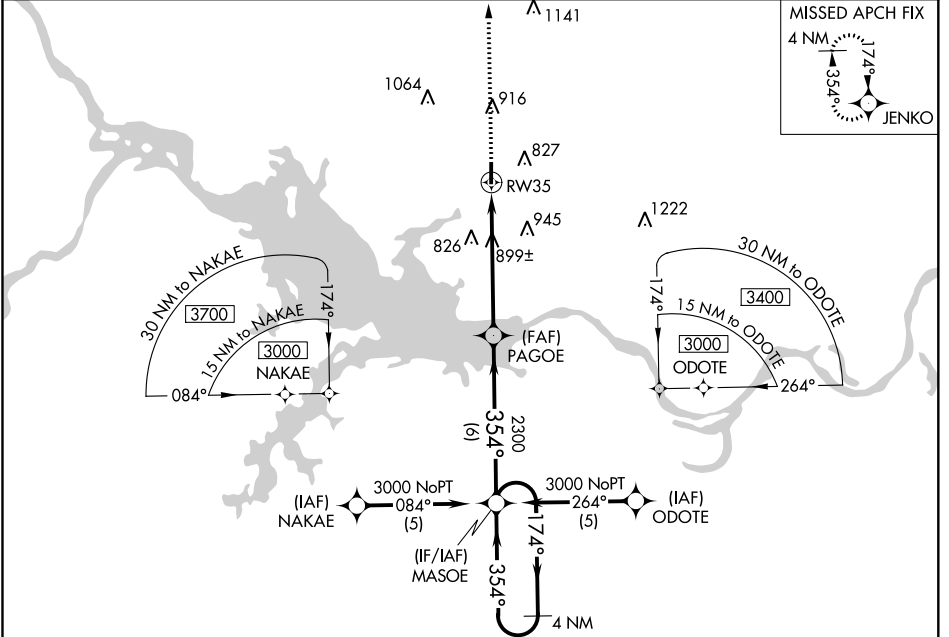

APP CRS 354°	Rwy Idg 4006
	TDZE 527
	Apt Elev 527

RNAV (GPS) RWY 35

SALLISAW MUNI (JSV)

▽ DME/DME RNP-0.3 NA. Night landing: Rwy 17 NA.
△ NA Helicopter visibility reduction below ¾ SM NA.

MISSED APPROACH: Climb to 3100
direct JENKO WP and hold.

AWOS-3 118.475	RAZORBACK APP CON * 120.9 343.75	UNICOM 122.7 (CTAF)

CATEGORY	A	B	C	D
LNAV MDA	1160-1 633 (700-1)		1160-1¾ 633 (700-1¾)	NA
CIRCLING	1160-1 633 (700-1)		1300-2¼ 773 (800-2¼)	NA

SC-1, 16 JUN 2022 to 14 JUL 2022

SC-1, 16 JUN 2022 to 14 JUL 2022