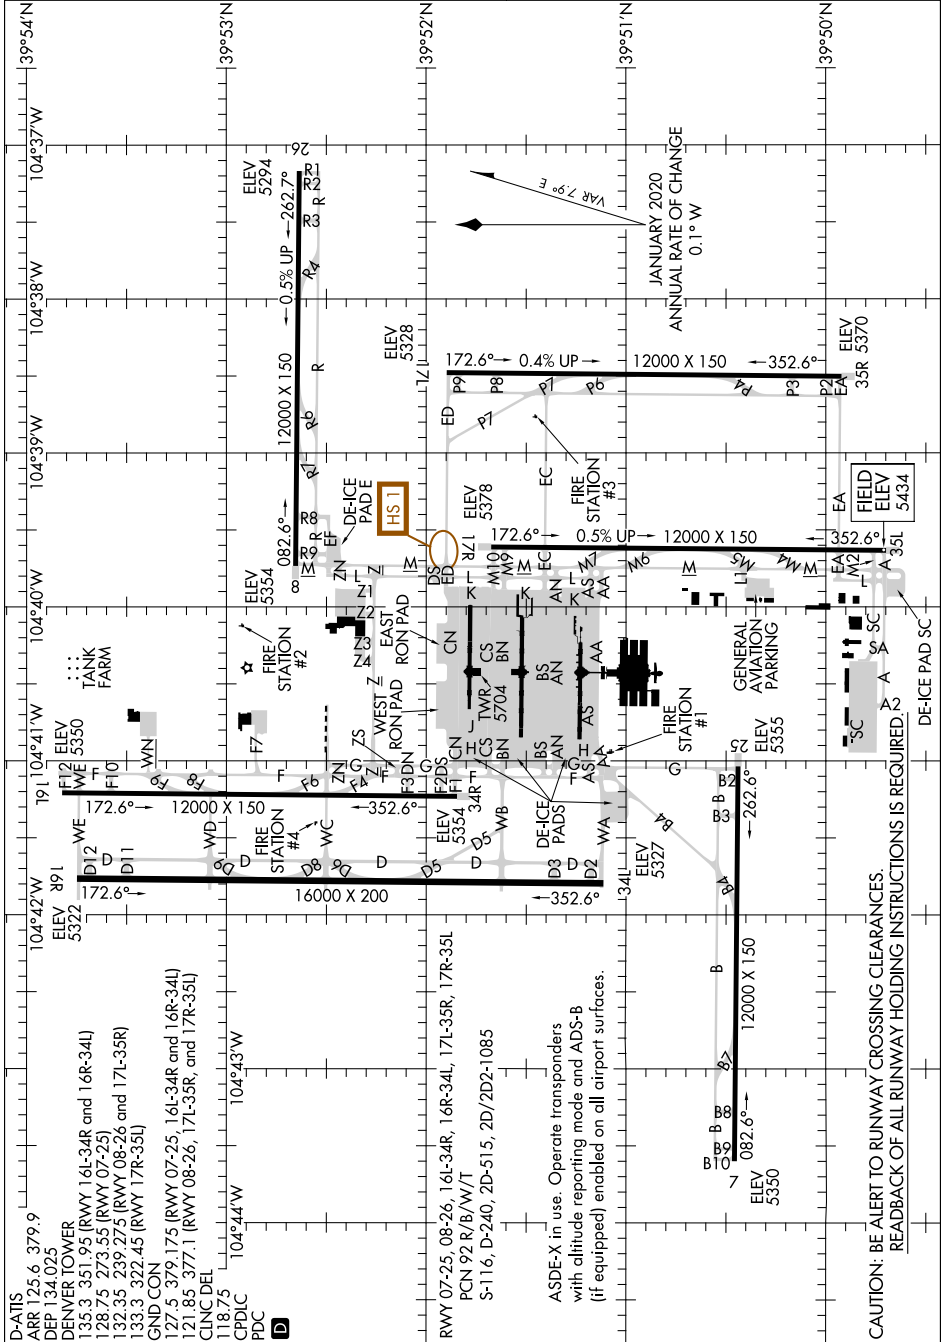

AIRPORT DIAGRAM

AL-9077 (FAA)

DENVER INTL (DEN)
DENVER, COLORADO

SW-1, 16 JUN 2022 to 14 JUL 2022

SW-1, 16 JUN 2022 to 14 JUL 2022