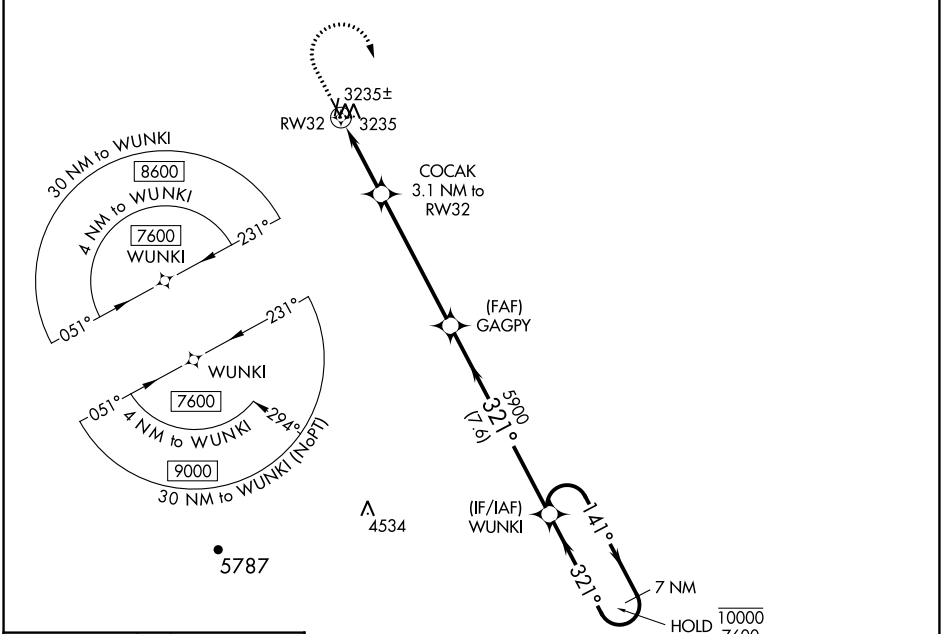

WAAS CH 82728 W32A	APP CRS 321°	Rwy Idg TDZE Apt Elev	4501 3180 3191
--	------------------------	-----------------------------	---

RNAV (GPS) RWY 32

BELLE FOURCHE MUNI (EFC)

RNP APCH.	Baro-VNAV NA. Use Ellsworth altimeter setting.	MISSED APPROACH: Climb to 3800 then climbing right turn to 7600 direct WUNKI and hold. Continue climb-in-hold to 7600.
-----------	---	--

DENVER CENTER 127.95 338.2	AUNICOM 122.8 (CTAF) 0
--------------------------------------	----------------------------------

ELEV 3191	TDZE 3180
-----------	-----------

CATEGORY	A	B	C	D
LPV DA	3553-1 373 (400-1)			NA
RNAV/VNAV DA	3558-1 378 (400-1)			NA
RNAV MDA	3660-1	480 (500-1)	3660-1 ³ / ₈ 480 (500-1 ³ / ₈)	NA
C CIRCLING	3780-1 589 (600-1)	3820-1 629 (700-1)	3820-1 ³ / ₄ 629 (700-1 ³ / ₄)	NA