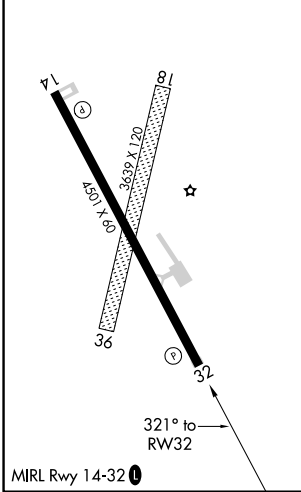

CATEGORY	A	B	C	D
LPV DA	3553-1 373 (400-1)			NA
RNAV/VNAV DA	3558-1 378 (400-1)			NA
RNAV MDA	3660-1	480 (500-1)	3660-1³/₈ 480 (500-1³/₈)	NA
C CIRCLING	3780-1 589 (600-1)	3820-1 629 (700-1)	3820-1³/₄ 629 (700-1³/₄)	NA

NC-1, 16 JUN 2022 to 14 JUL 2022

NC-1, 16 JUN 2022 to 14 JUL 2022