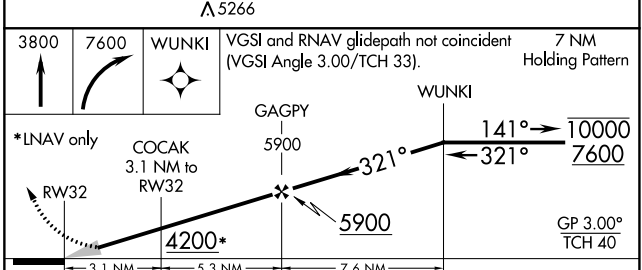

WAAS CH 82728 W32A	APP CRS 321°	Rwy Idg TDZE Apt Elev	4501 3180 3191
--	------------------------	-----------------------------	---

RNAV (GPS) RWY 32

BELLE FOURCHE MUNI (EFC)

RNP APCH.	Baro-VNAV NA. Use Ellsworth altimeter setting.	MISSED APPROACH: Climb to 3800 then climbing right turn to 7600 direct WUNKI and hold. Continue climb-in-hold to 7600.
-----------	---	--

DENVER CENTER 127.95 338.2	AUNICOM 122.8 (CTAF) 0
--------------------------------------	----------------------------------

ELEV 3191	TDZE 3180
-----------	-----------

CATEGORY	A	B	C	D
LPV DA	3553-1 373 (400-1)			NA
RNAV/VNAV DA	3558-1 378 (400-1)			NA
RNAV MDA	3660-1	480 (500-1)	3660-1 ³ / ₈ 480 (500-1 ³ / ₈)	NA
C CIRCLING	3780-1 589 (600-1)	3820-1 629 (700-1)	3820-1 ³ / ₄ 629 (700-1 ³ / ₄)	NA