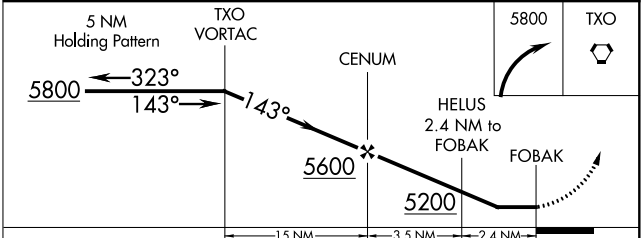

APP CRS 143°	Rwy Idg TDZE Apt Elev	N/A N/A 3779
------------------------	-----------------------------	---

RNAV (GPS)-B

MULESHOE MUNI (2T1)

<p>▲NA Use Clovis Rgnl altimeter setting; when not received use Hereford Muni altimeter setting.</p>		<p>MISSED APPROACH: Climbing right turn to 5800 direct TXO VORTAC and hold.</p>	
CVN AWOS-3PT 135.375	FORT WORTH CENTER 126.45 316.1	CTAF 122.9	122.8 0

CATEGORY	A	B	C	D
CIRCLING	4360-1 581 (600-1)	4380-1 601 (700-1)	4660-2¾ 881 (900-2¾)	NA

SC-2, 16 JUN 2022 to 14 JUL 2022

SC-2, 16 JUN 2022 to 14 JUL 2022