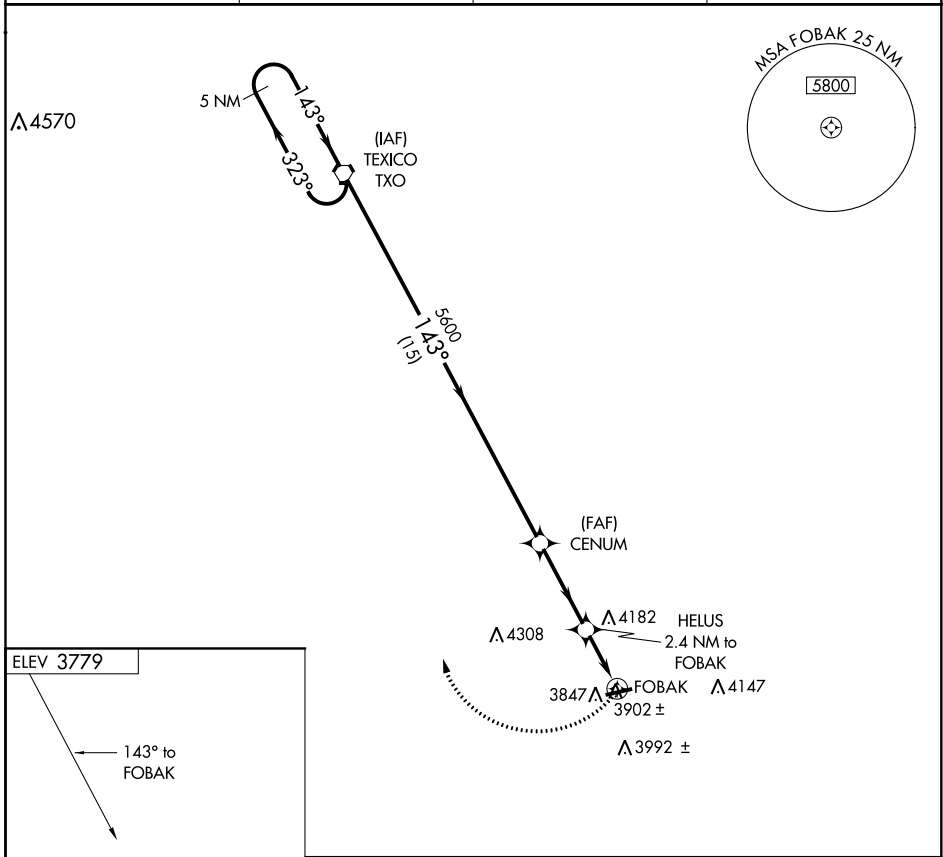

APP CRS 143°	Rwy Idg TDZE Apt Elev	N/A N/A 3779
------------------------	-----------------------------	---

RNAV (GPS)-B

MULESHOE MUNI (2T1)

<p>▲NA Use Clovis Rgnl altimeter setting; when not received use Hereford Muni altimeter setting.</p>		<p>MISSED APPROACH: Climbing right turn to 5800 direct TXO VORTAC and hold.</p>	
CVN AWOS-3PT 135.375	FORT WORTH CENTER 126.45 316.1	CTAF 122.9	122.8 0

CATEGORY	A	B	C	D
CIRCLING	4360-1 581 (600-1)	4380-1 601 (700-1)	4660-2¾ 881 (900-2¾)	NA

SC-2, 16 JUN 2022 to 14 JUL 2022

SC-2, 16 JUN 2022 to 14 JUL 2022