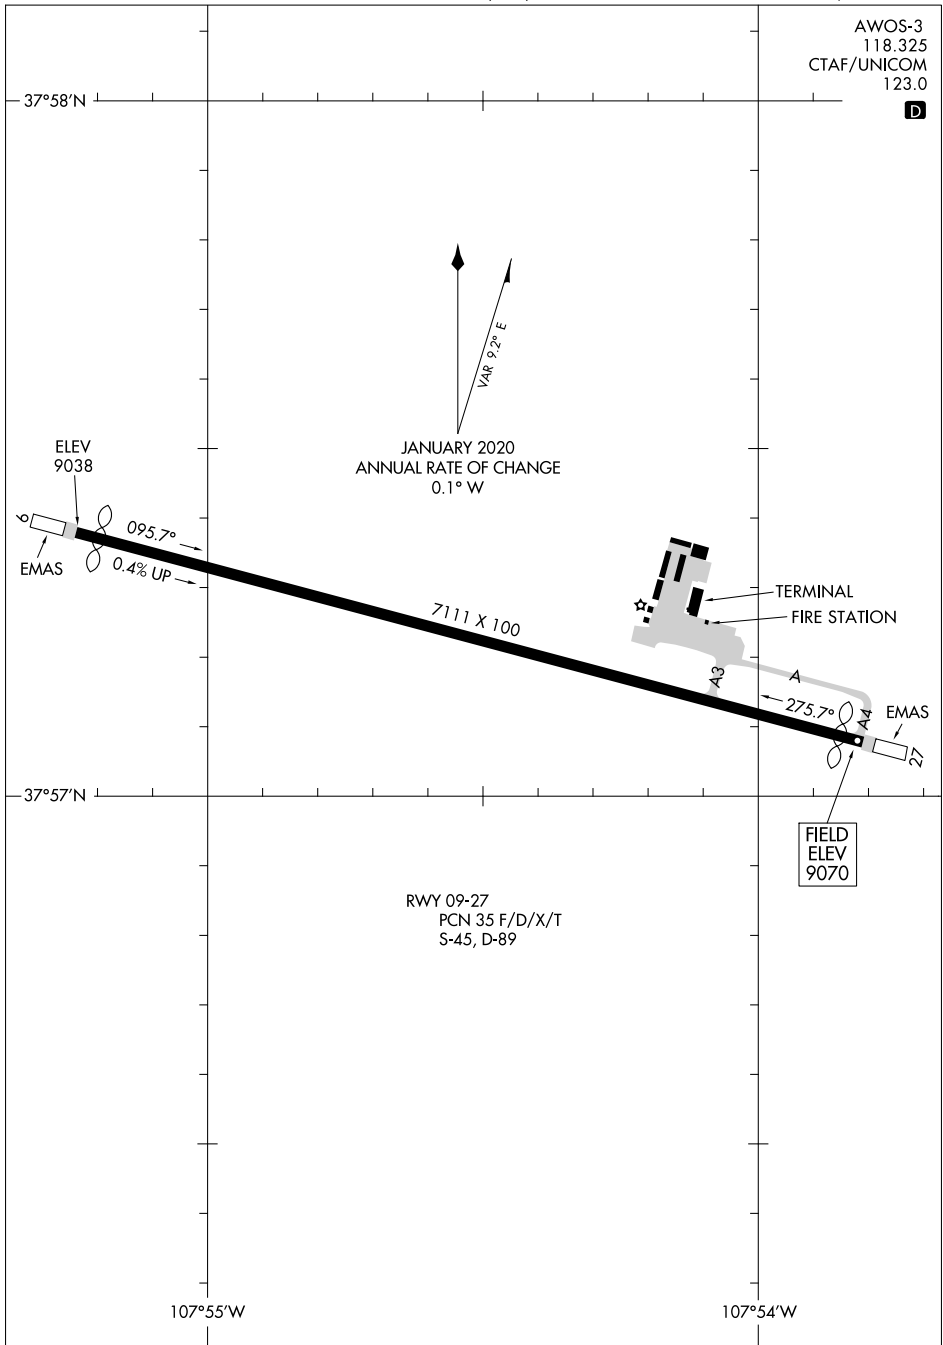

20086

AIRPORT DIAGRAM

AL-6920 (FAA)

TELLURIDE RGNL (TEX)
TELLURIDE, COLORADO

AWOS-3
118.325
CTAF/UNICOM
123.0

D

SW-1, 16 JUN 2022 to 14 JUL 2022

SW-1, 16 JUN 2022 to 14 JUL 2022

AIRPORT DIAGRAM

20086

TELLURIDE, COLORADO
TELLURIDE RGNL (TEX)