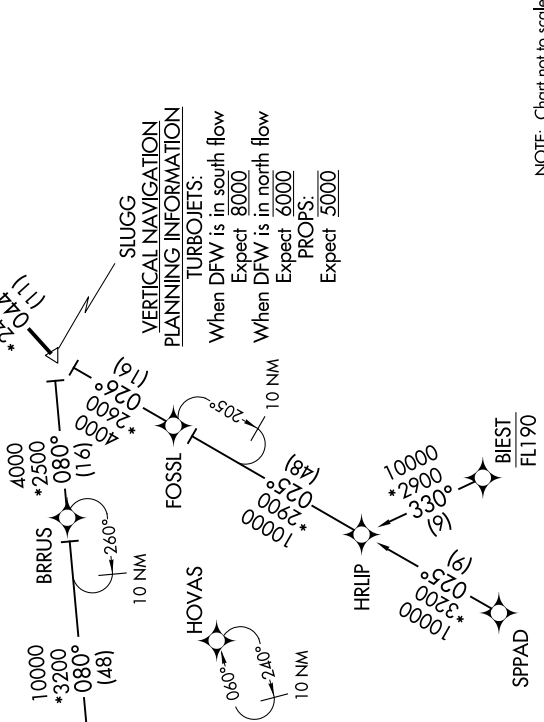

LIKES THREE ARRIVAL (RNAV)

FORT WORTH, TEXAS

SC-2, 16 JUN 2022 to 14 JUL 2022

REGIONAL APP CON
 135.975 125.8 257.95
 AFW ATIS
 126.925
 FTW ATIS
 120.7
 NFW ATIS ★
 351.675

NOTE: RADAR required.
 NOTE: RNAV 1.
 NOTE: DME/DME/IRU or GPS required.

NOTE: Chart not to scale.

SC-2, 16 JUN 2022 to 14 JUL 2022

LIKES THREE ARRIVAL (RNAV)

FORT WORTH, TEXAS